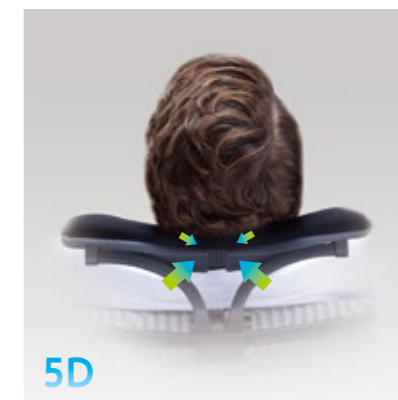

DOWNLOAD

Search
COMFORT SMART +
and download APP

COMFORT SMART +

W-wing shape headrest design, protect the neck but zero pressure on shoulder

POFIT 5D HEADREST

5D (Double height, tilt, angle and shape) adjustable headrest can suit much more users of different height range(150-190cm) and various head shapes

1D

2D

3D

4D

5D

- 1D Height Vertical Adjustment**
Suitable to mid-height people
- 2D Height Setting Adjustment**
Suitable to taller people
- 3D Tilt Adjustment**
Suitable to all body types of people
- 4D Angle Adjustment**
Suitable to different working needs
- 5D Shape Auto-Adjustment**
Suitable to various head shapes