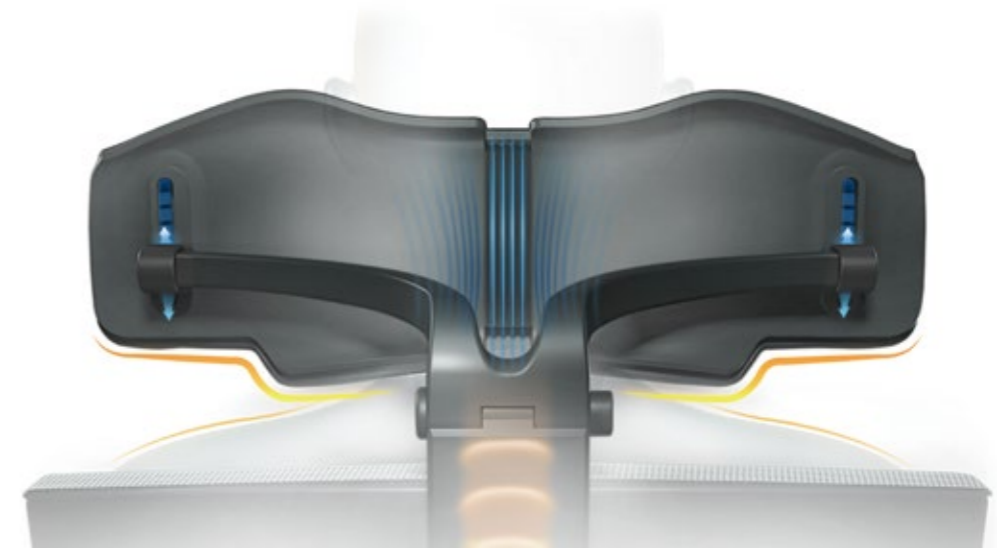

DOWNLOAD

Search
COMFORT SMART +
and download APP

COMFORT SMART +

W-wing shape headrest design, protect the neck but zero pressure on shoulder

POFIT 5D HEADREST

5D (Double height, tilt, angle and shape) adjustable headrest can suit much more users of different height range(150-190cm) and various head shapes

1D

2D

3D

4D

5D

- 1D Height Vertical Adjustment**
Suitable to mid-height people
- 2D Height Setting Adjustment**
Suitable to taller people
- 3D Tilt Adjustment**
Suitable to all body types of people
- 4D Angle Adjustment**
Suitable to different working needs
- 5D Shape Auto-Adjustment**
Suitable to various head shapes