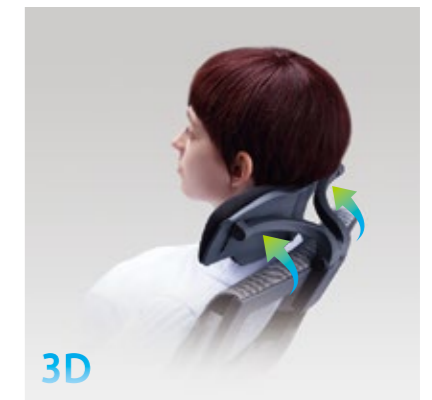

DOWNLOAD

Search
COMFORT SMART +
and download APP

COMFORT SMART +

W-wing shape headrest design, protect the neck but zero pressure on shoulder

POFIT 5D HEADREST

5D (Double height, tilt, angle and shape) adjustable headrest can suit much more users of different height range(150-190cm) and various head shapes

1D

2D

3D

4D

5D

- 1D Height Vertical Adjustment**
Suitable to mid-height people
- 2D Height Setting Adjustment**
Suitable to taller people
- 3D Tilt Adjustment**
Suitable to all body types of people
- 4D Angle Adjustment**
Suitable to different working needs
- 5D Shape Auto-Adjustment**
Suitable to various head shapes