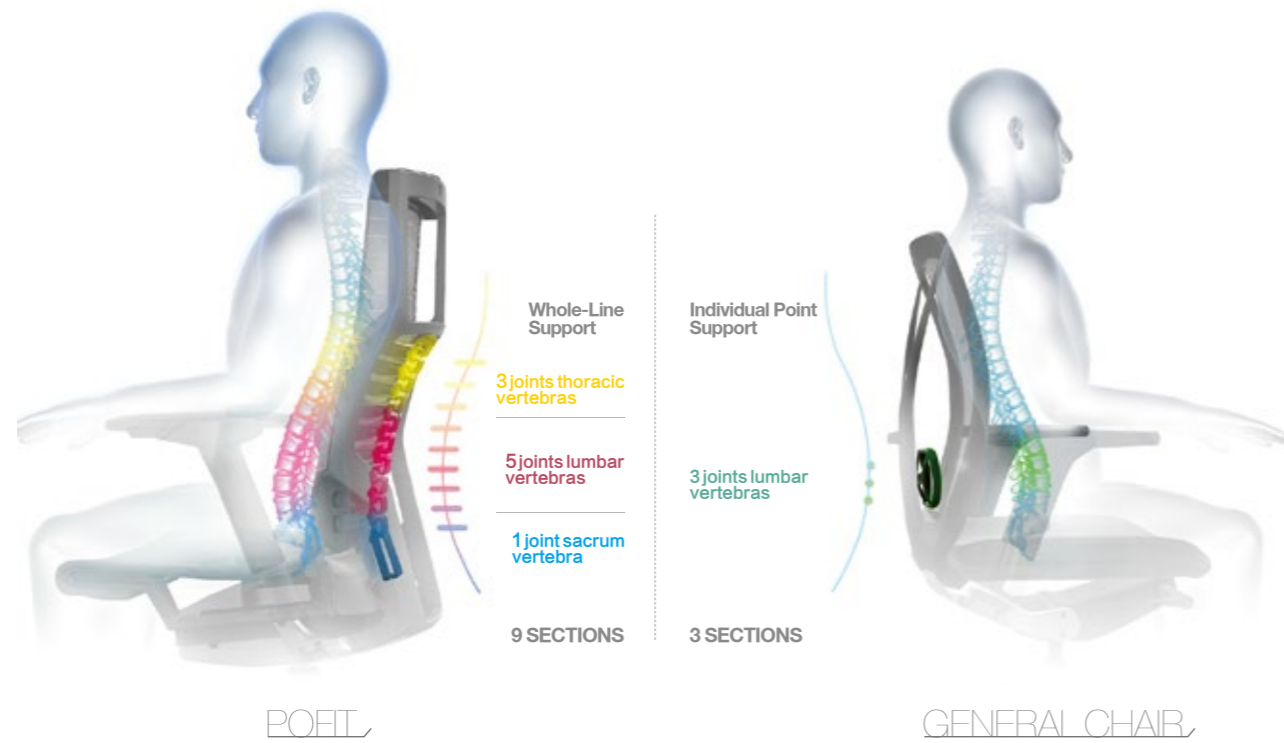

POFIT

WORLD ERGONOMIC SEATING

POFIT WORLD CLASS ERGONOMIC CHAIR

- World 1st High Tech Chair with Bluetooth APP
- Dynamic Bionic Spine Pressure Relief Design
- Omni-directional & Double-wing Support Chips Design for Back Muscles
- LIVEMOTION Lumbar Tracking Design
- Intelligent Seat Cushion
- Matt Black Frame

POFIT ADVANCED ENGINEERING

Pofit is the world first chair which can interact with users through Smart APP connected by Bluetooth. And POFIT adapts ultimate bionic spine design and 20pcs support chips design for back muscle groups to redefine original ergonomic chair

Pofit applies technology to design bionic spine to bring you more than 300% protection to your whole spine. Bionic spine is the best solution for back & lumbar pain on current office chairs design field. Pofit achieved successfully whole-line support to human spine rather than individual support. Pofit's dynamic bionic spine pressure relief design, omni-directional & double-wing support chips to back muscles and LIVEMOTION lumbar tracking design, all provide perfect and comfortable support to users' whole back, including whole spine and back muscle groups

BIONIC SPINE ADJUSTMENT

7 POSITIONS LEVEL
meet users with the height of 150 ~ 190cm

POFIT FUNCTIONS TO ADJUST

INTELLIGENT SEAT CUSHION

- 1 Single Lever Control**
Seat Height & Back Tilt with 4 positions locking
- 2 Two Modes Back Tilt**
'LOOSEN' mode for natural and relaxed support
'TIGHTEN' mode for powerful support
- 3 Front Seat Depth Adjustment**
Make seat depth adjustment ergonomically without changing sitting position