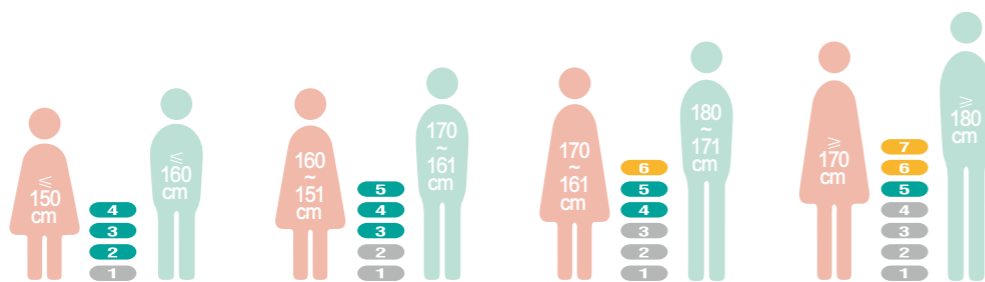

POFIT SEATING INNOVATION

5D HEADREST

5D (Double height, tilt, angle and shape) adjustable headrest can suit much more users of different height range(150-190cm) and various head shapes

OPEN SHOULDER DESIGN

SINGLE LEVER CONTROL

Ingeniously ergonomic single lever control can operate the seat height and back tilt & 4 positions tilt locking easily

AUTO-TENSION & TWO RECLINE MODES ADJUSTMENT

Weight activated mechanism can auto-adjust back-tilt tension according to users' body weight. Two recline modes to change natural and relaxed tilt resistance or more powerful tilt resistance

BIONIC SPINE ADJUSTMENT

7 POSITIONS LEVEL
meet users with the height of 150 ~ 190cm

POFIT FUNCTIONS TO ADJUST

INTELLIGENT SEAT CUSHION

- 1 Single Lever Control**
Seat Height & Back Tilt with 4 positions locking
- 2 Two Modes Back Tilt**
'LOOSEN' mode for natural and relaxed support
'TIGHTEN' mode for powerful support
- 3 Front Seat Depth Adjustment**
Make seat depth adjustment ergonomically without changing sitting position