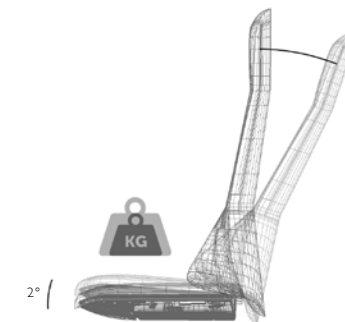

MANAGERIAL  
L 70/55  
P 70/58  
HT 123/133  
HS 45/55

MANAGERIAL  
L 70/55  
P 70/58  
HT 123/133  
HS 45/55

MANAGERIAL  
L 70/55  
P 70/58  
HT 100/110  
HS 45/55

MANAGERIAL  
L 70/55  
P 70/58  
HT 100/110  
HS 45/55

SUPPORTO LOMBARE REGOLABILE  
ADJUSTABLE LUMBAR SUPPORT  
SUPPORT LUMBAIRE RÉGLABLE

MECCANISMO ACTIVEPLUS®  
ACTIVEPLUS® MECHANISM  
MECANISME ACTIVEPLUS®