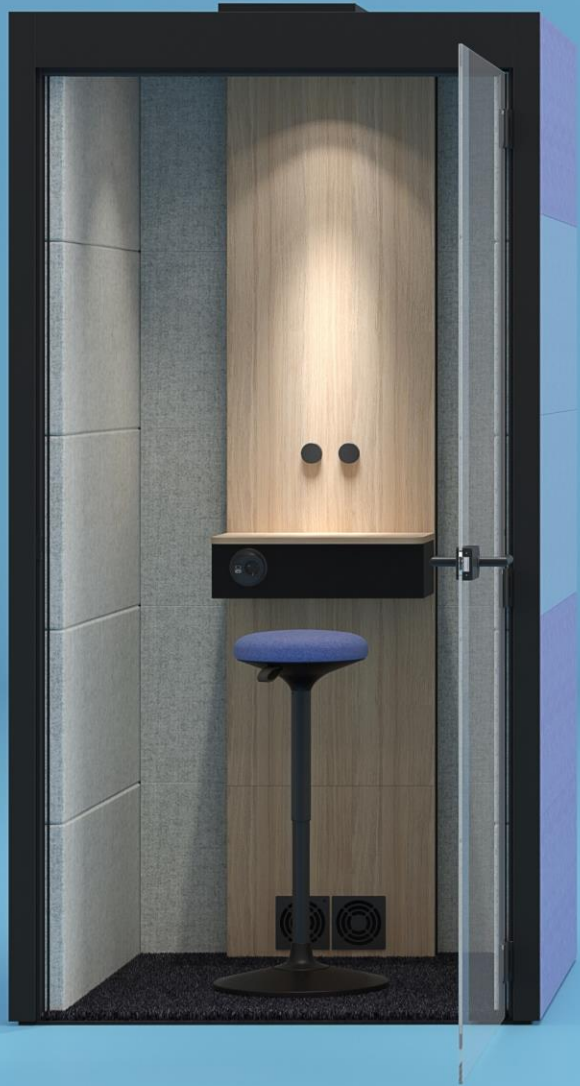

SWAY

For a dynamic sitting

SWAY pivoting stool - a solution
for better productivity at work

Your best office partner

- A healthier sitting alternative
- Perfect for dynamic work environment
- Can be used as a support when standing
- A modern and sleek design

A Unique pivoting system

- The seat can be tilted up to 8 degrees in all directions and rotated 360 degrees

- A stable, non-skid base surface
- An elegant brown leather strap for seat height adjustment

↑
MAX
850 mm

Adjust the seat
height to your
individual needs

↓
MIN
600 mm

The SWAY pivoting stool can be easily fit to the height-adjustable desks, as well as high or conference tables

Due to its compact size, this chair is perfect for different size SILENT ROOM acoustic furniture or small meeting rooms

S W A Y

Choose your office mood