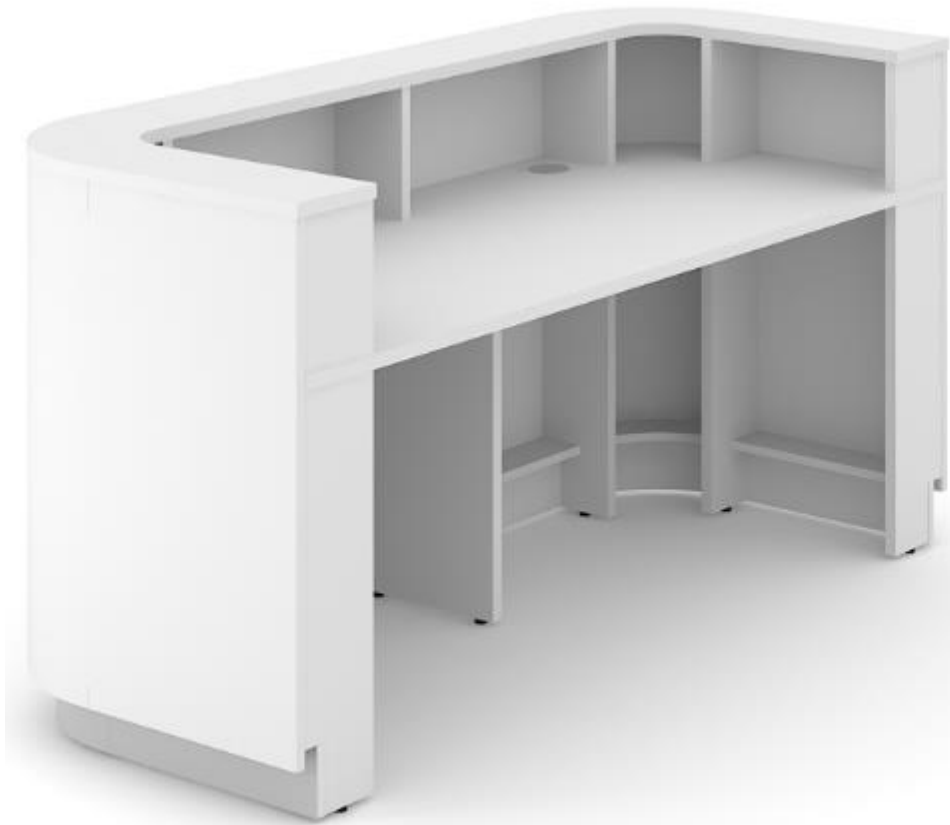

COSY

RECEPTION FURNITURE

Reception

A first impression is a lasting impression.

Clean, modern look with no sharp corners on the front side to make your office look welcoming, friendly and cosy for visitors.

- High modesty panel – CPL;
- Supports and desktops – white melamine (M1);
- Plinth – polished aluminium color HPL.

Texture:

CPL / Melamine M1