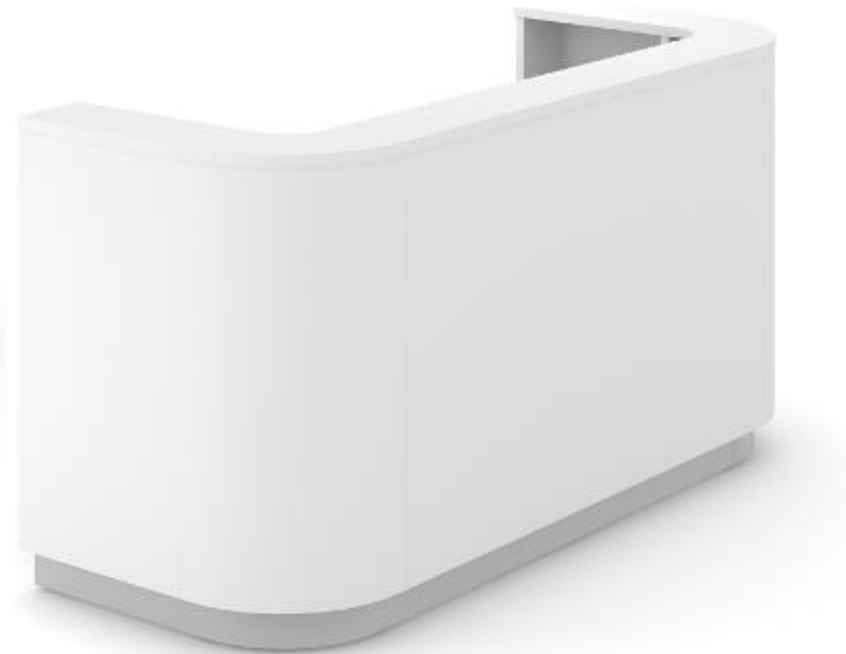

COSY

RECEPTION FURNITURE

Reception

A first impression is a lasting impression.

Clean, modern look with no sharp corners on the front side to make your office look welcoming, friendly and cosy for visitors.

- High modesty panel – CPL;
- Supports and desktops – white melamine (M1);
- Plinth – polished aluminium color HPL.

Texture:

CPL / Melamine M1