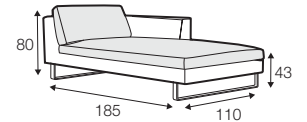

set 7
2 seater left + corner 90° + 2 seater right

set 8
3 seater left + corner 90° + 3 seater right

set 13 left / or right
2 seater left / or right + corner 90°
+ 3 seater right / or left

set 14 right / or left
3 seater left / or right + corner 90°
+ bench right / or left

set 15 right / or left
2 seater left / or right + corner 90°
+ bench right / or left

example of leather cover
3 seater

modular system

elements of the modular system

armchair
left / or right

armchair
without armrests

armchair wide
left / or right

armchair wide
without armrests

2 seater left / or right

2 seater
without armrests

3 seater left / or right

3 seater
without armrests

3XL seater left / or right

3XL seater
without armrests

chaiselongue
right / or left

chaiselongue long
right / or left

bench right / or left

corner 90°

extra dimensions

depth of seat

accessories

headrest with roll L-50