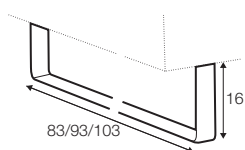

chaiselongue
right / or left

chaiselongue long
right / or left

bench right / or left

corner 90°

extra dimensions

depth of seat

accessories

headrest with roll L-50

headrest with roll L-70

endpart left / or right

legs

no. 47
metal chrome,
painted black or grey
and brushed steel*

no. 104
metal chrome,
painted black or grey

*please check a cost of brushed steel finish with a sale representative