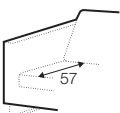

set 7
2 seater left + corner 90° + 2 seater right

set 8
3 seater left + corner 90° + 3 seater right

set 13 left / or right
2 seater left / or right + corner 90°
+ 3 seater right / or left

set 14 right / or left
3 seater left / or right + corner 90°
+ bench right / or left

armchair wide
left / or right

armchair wide
without armrests

2 seater left / or right

2 seater
without armrests

3 seater left / or right

3 seater
without armrests

3XL seater left / or right

3XL seater
without armrests

chaiselongue
right / or left

chaiselongue long
right / or left

bench right / or left

corner 90°

extra dimensions

depth of seat

accessories

headrest with roll L-50