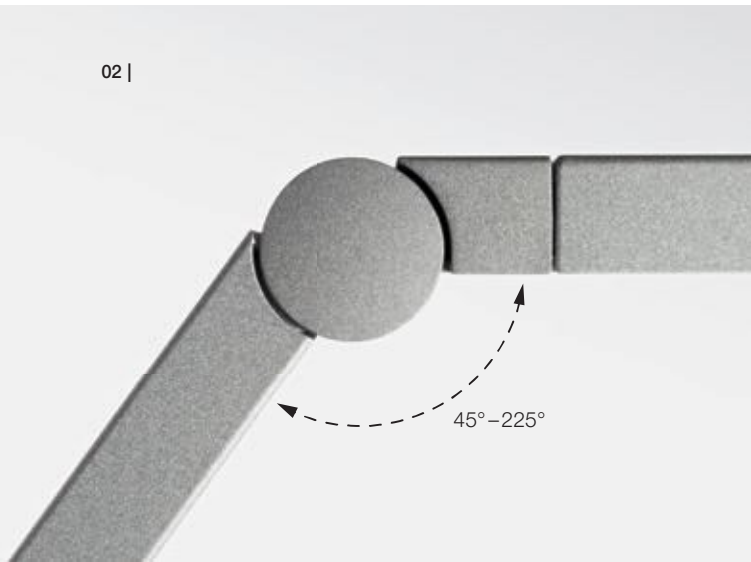

- 01 | Colour temperature adjustable from 2,700 to 6,500 Kelvin, boost function for short-term maximum activation, USB charging feature for smartphones and tablets
- 02 | Self-locking joints
- 03 | Adjustment of colour temperature to personal daily rhythm with VITACORE® app
- 04 | Perfect temperature management for a long service life of well over 50,000 hours for LEDs
- 05 | Two warm-white and two cold-white CREE high-power LEDs, high light illuminance of 1,000 lux at a height of 110 cm above the table surface, narrow tolerance binnings for high colour fidelity, high colour rendition with CRI $\geq$ 85

02 |