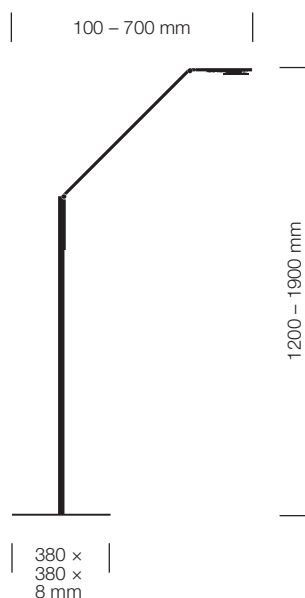

IDdesign

|||| LUCTRA

vivax

PERFECT
DAY
LIGHT

LINEAR FLOOR

For those who like a minimalistic approach to their work space, LUCTRA® floor lamps can offer the ideal solution. The LINEAR FLOOR lamp illuminates every workplace from a maximum height of 1.90 metres with the same, perfectly even light as all other LUCTRA® models. Thanks to high quality LEDs and the VITACORE® electronic system, the biological effectiveness of the light is combined with an easy operation.

Control	via VITACORE® electronics or app
Setting of light intensity	continuously up to 1,000 lux
Setting of light colour	continuously between 2,700 and 6,500 Kelvin
Boost function	for maximum cold-white lighting at 1,000 lux
USB charging ports	× 2
Touch panel	made of glass
Article number with lamp base	9235
Colours	
	01 black
	02 white
	23 aluminium

02 |

04 |

05 |