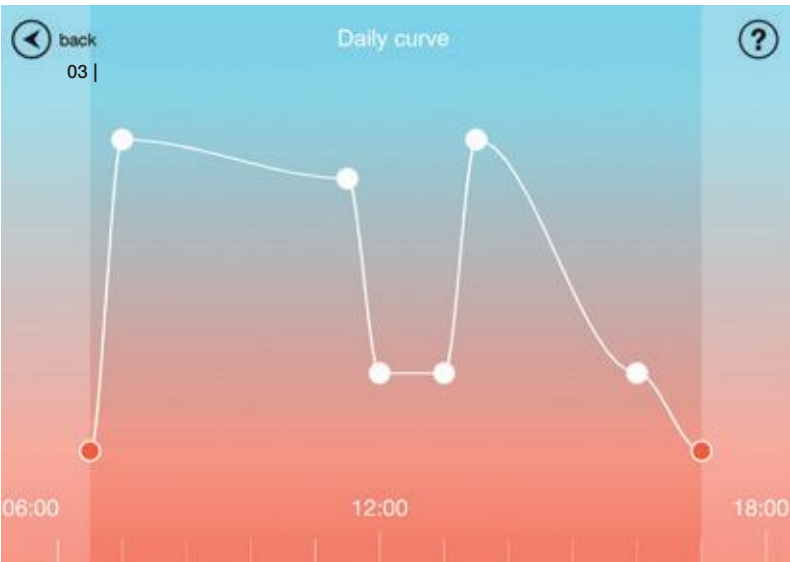

- 01 | Colour temperature adjustable from 2,700 to 6,500 Kelvin, boost function for short-term maximum activation, USB charging feature for smartphones and tablets
- 02 | Self-locking joints
- 03 | Adjustment of colour temperature to personal daily rhythm with VITACORE® app
- 04 | Perfect temperature management for a long service life of well over 50,000 hours for LEDs
- 05 | Two warm-white and two cold-white CREE high-power LEDs, high light illuminance of 1,000 lux at a height of 110 cm above the table surface, narrow tolerance binnings for high colour fidelity, high colour rendition with CRI $\geq$ 85

02 |