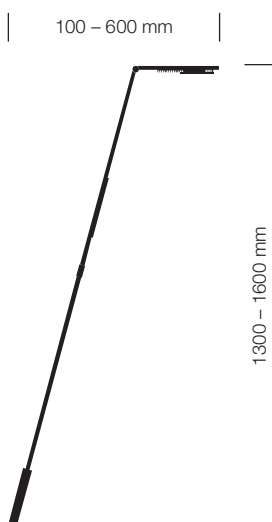

IDdesign

|||| LUCTra

vivax

PERFECT
DAY
LIGHT

FLEX

FLEX is the cordless lamp with biologically effective lighting for mobile working in the office or at home. Four high-performance CREE LEDs are powered for up to four hours by the integrated lithium-ion battery. The rubberised base and the height-adjustable protective sleeve guarantee stability and security in all positions. FLEX gives you complete freedom to work or relax anywhere without compromising on the quality of light.

Control	via VITACORE® electronics
Setting of light intensity	in five steps up to 1,000 lux
Setting of light colour	in three steps 2,700 / 3,600 / 6,500 Kelvin
Battery technology	with lithium-ion battery
Touch panel	acrylic glass
Article number with lamp base	9231
Colours	
	01 black
	02 white
	09 orange
	23 aluminium

FLEX FEATURES

01 |

01 | Height-adjustable protective sleeve so it can be leaned securely and anti-slip base

02 | Two warm-white and two cold-white CREE high-power LEDs, high light illuminance of 1,000 lux at a height of 60 cm above the table surface, narrow tolerance binnings for high colour fidelity, high colour rendition with CRI \geq 85

03 | Colour temperature adjustable for three levels (2,700/3,600/6,500 Kelvin)

04 | Rotatable head for direct or indirect lighting

05 | Lithium-ion battery for up to four hours operating time

02 |

03 |

04 |