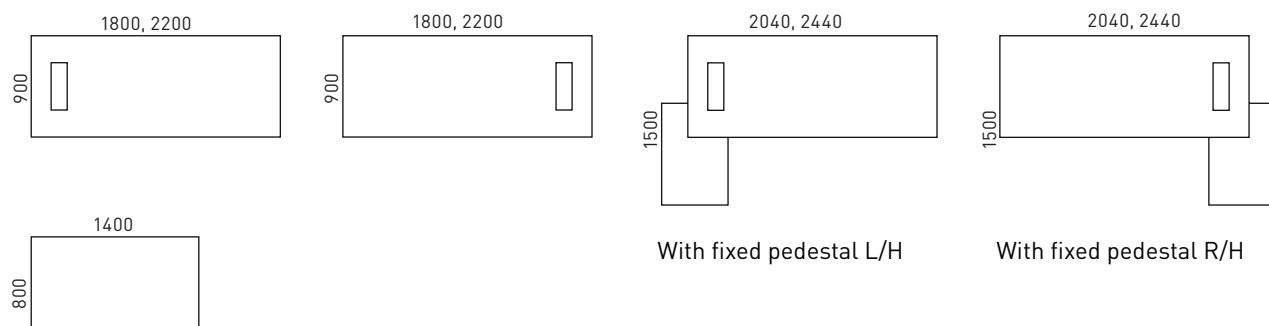

RANGE

Supplementary unit