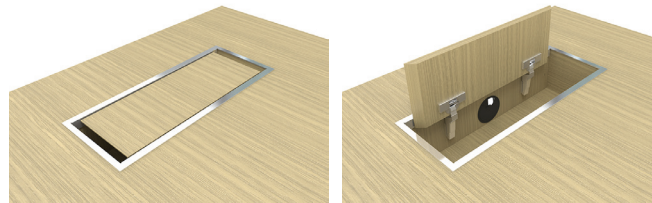

Desktop

- 36 mm MFC (melamine) with 2 mm ABS edging;
- 37 mm chipboard covered in wood veneer with 1,5 mm edging;
- Grain direction runs the length of the desktop;
- 1800x900/2200x900 mm;
- Desk height – 750 mm;
- 420x140 mm cut-out for grommet and power socket box.

Modesty panel

- 36 mm MFC (melamine) with 2 mm ABS edging;
- 37 mm chipboard covered in wood veneer with 1,5 mm edging.

Legs

- Folded steel band - 60x10 mm;
- Powder coated metal or polished chrome;
- Hard felt pads glued to the bottom of the legs, H=10 mm;
- Fastened with screws ("metal to metal").

Rectangular grommet with metal frame

- 18 mm MFC (melamine) or 19 mm chipboard covered in wood veneer matching the desktop;
- Grommet dimensions - 380x135 mm;
- Hinges with soft closing;
- Folded steel band metal frame – 12 mm width on top;

- Metal frame dimensions - 445x170 mm;
- Powder coated metal or polished chrome.

Box for power socket block

- 16 mm MFC (melamine) or chipboard covered in wood veneer matching the desktop;
- Inside dimensions – 420x145 mm, H=115 mm (incl. desktop);
- Round black plastic cable port at the centre of long side, Ø60 mm.

Fixed pedestals

- 900x600 mm with two drawers and a pull-out drawer for suitcase, handbag or computer case;
- L/H (left) or R/H (right);
- Base leg made of folded steel band - 60x8 mm;
- H=615 mm (carcass – 500 mm; base leg – 115 mm);
- Other technical information matches the one covered in "PLANA pedestals".