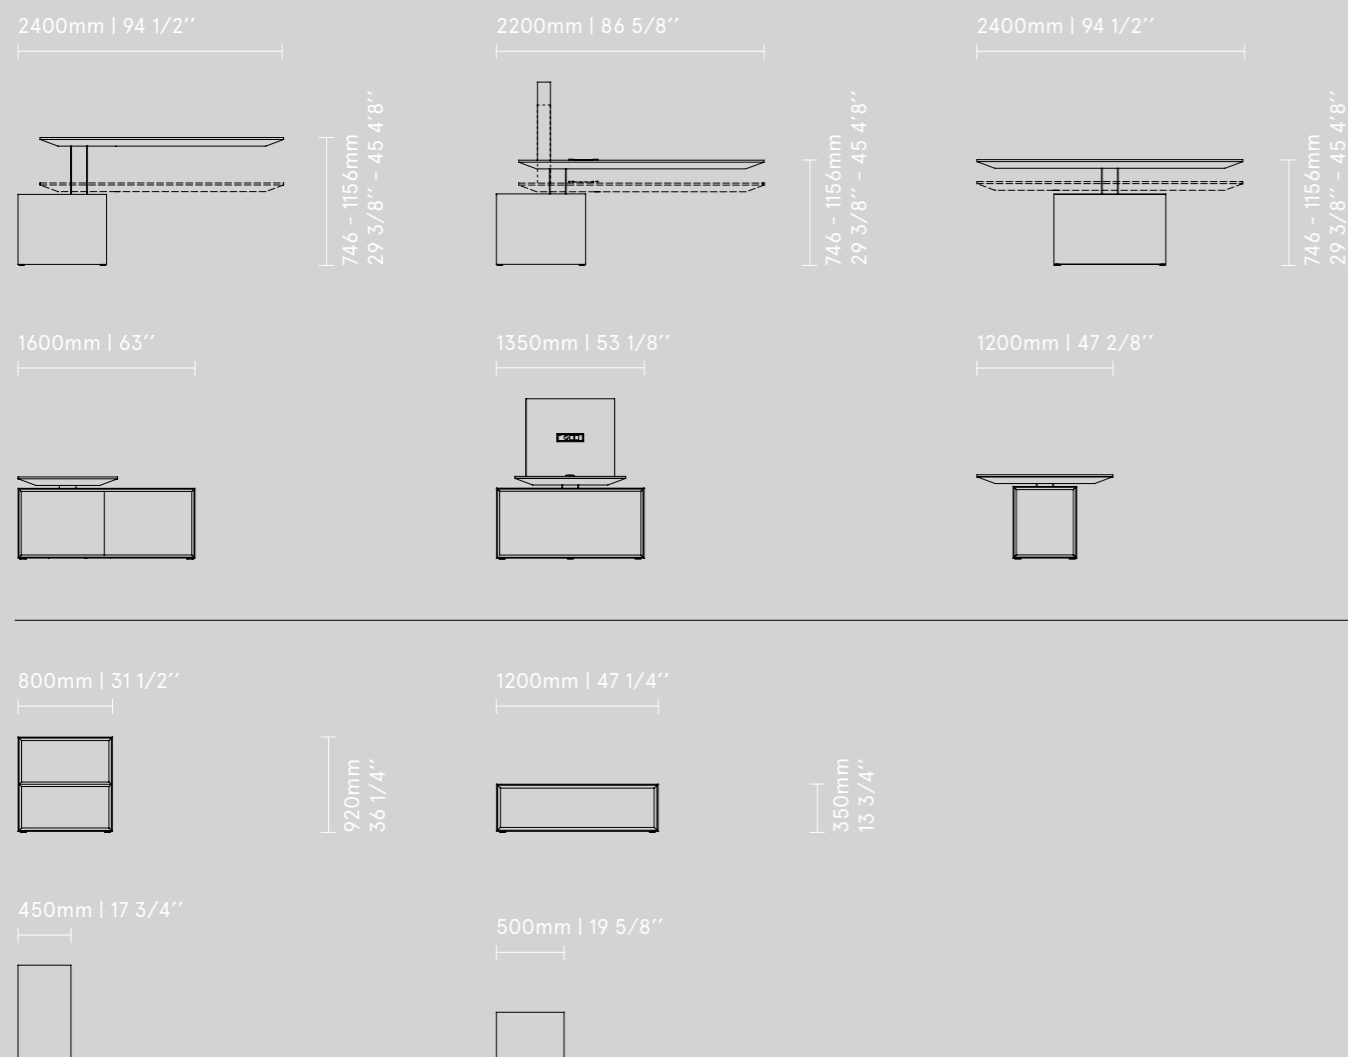

Gravity

Whether furnishing a spot for one-on-ones or team meetings, it's best to pick smart solution that fuels the creative process. Designed to both please the eye and enhance efficiency, the Gravity conference table and multimedia station as well feature height adjustment. Such a solution allows you to adjust the worktop up and down, providing users with

the autonomy to perform however best suit their task. Built-in sockets increase its functionality. Blurring the boundaries between work and home, the Gravity coffee table allows for a more laid-back atmosphere. Bookcase and storage with drawers complete the look. These modular units can stand alone or be combined, so that they fit virtually any spatial situation.