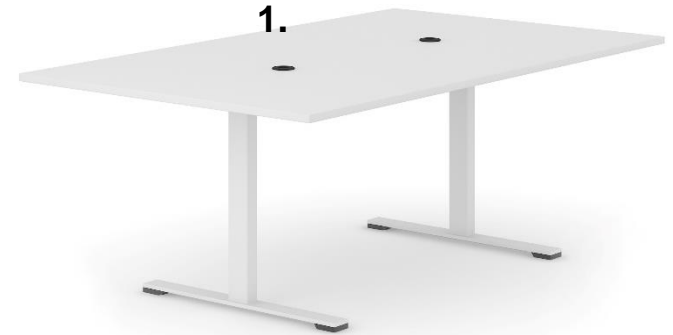

1. Power sockets (included/ part of the desk):

- By OE ELECTRICS (EU, UK, FR, CH).
  Tables with concrete base only EU, UK, FR.
- • 1/2 sockets for 230V/110V

2. Cable tray (included/ part of the desk) :

- Tray hides electric installation;
- Dimensions: 920/1120x190x52mm;
- No tools required to open;
- Available in white and black colours

2000/2800/3200x1200, H=740