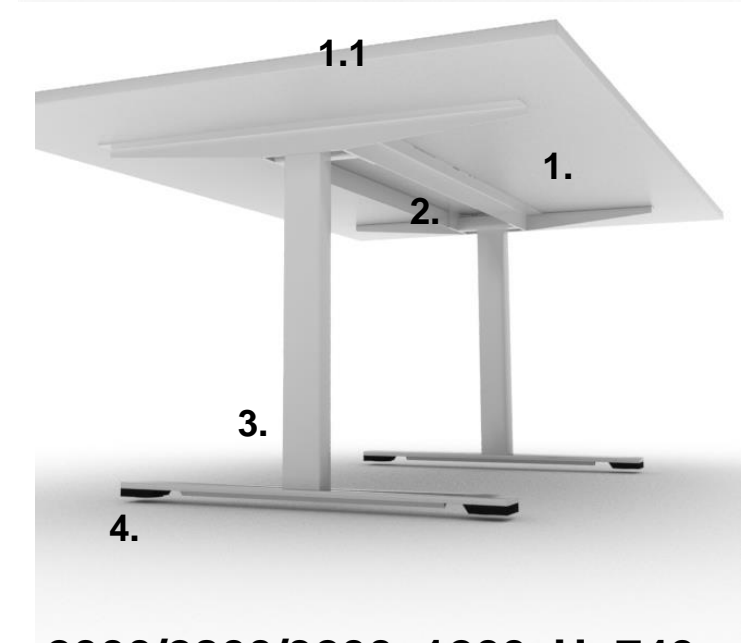

1. Frame:

- Metal profile 40x40x3mm;
- Powder coated, color white or black (the same like the legs).

2. Cable tray (included/ part of the desk) :

- The tray hides electric leg cable installation;
- No tools required to open;
- Powder coated; white or black (the same colors like the frames').

- Metal tube 70x20x2mm;
- High levelling feet. Always black;
- Powder coated; white or black.

3. Frame:

- Metal profile 35x35x4mm;
- Powder coated; color the same like the legs.

1800x700, H=900/1030

1. Tabletop MDF 25mm (bevelled edge around):

- dark gray marmoleum; edge black lacquered;
- white-CPL; edge white painted;

1.1 Tabletop MFC 25mm, with 2mm ABS edge; white.

2. Metal frame:

- Metal “L”profile: 50x50x3mm;
- Powder coated metal.

3. Leg column:

- Dimensions (mm) : 50x80x686H;
- Powder coated metal. Colors black and white

4. Leg base:

- A leg base made of 12mm thick steel sheet;
- Dimensions 70x800x30mm.
- Leg base has height leveling feets;
- Leveling feet covers made of black lacquered MDF;