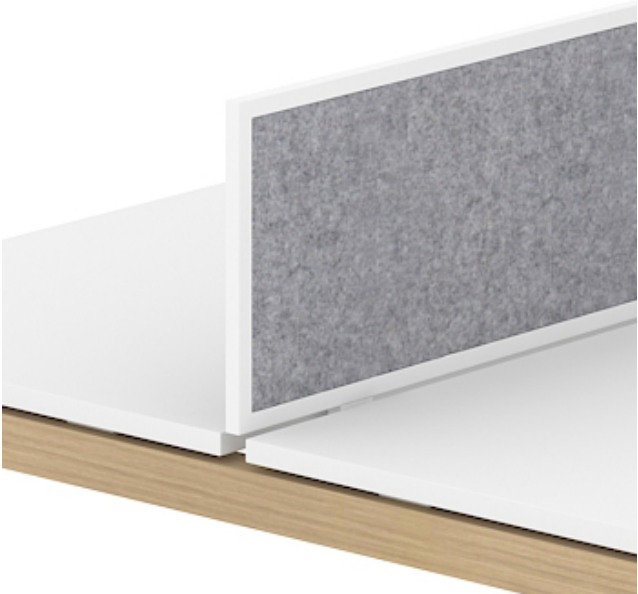

# Range

High tables

Coffee tables  
(round)

Coffee tables  
(square)

Melamine

HPL

1600 / 1800x700 mm  
H=1050 mm

Ø700 mm  
H=480 mm

700x700 mm  
H=480 mm

# Screens

Plexiglas (Perspex) screens and modesty panels

Fabric screens

Fabric screens with metal frame