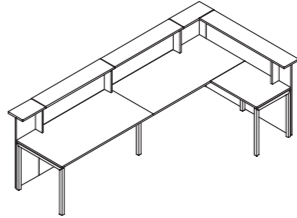

W 1600, 1800
D 700
H 1050

W 1600, 1800
D 700
H 1050

NOVA high tables

W 1600, 1800
D 700
H 1050

NOVA Executive furniture

W 1800, 2000
D 1000
H 740

W 1800, 2000
D 1000
H 740

W 1615
D 410
H 750

W 1382
D 350
H 570

NOVA reception furniture

W 1600, 1800
D 935
H 1125

W 3200
D 935
H 1125

W 3340
D 1735
H 1125

W 3470
D 935
H 1125

NOVA furniture pieces are assembled using the metal to metal (screws only) fixing and can be safely reassembled as many times as you need. It's all simple.