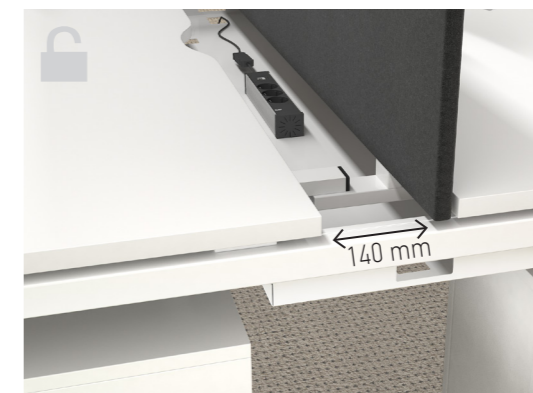

W 2400, 2800, 3200, 3600
D 1440, 1640
H 740

W 1400, 1600, 1800
D 1200
H 740

W 1400, 1600, 1800
D 1200
H 740

Ø 2810
H 740

W 1440, 1640
D 600
H 740

W 600, 800
D 600, 800
H 740

NOVA U Slide desks

An exclusively functional office desking system with sliding desktop for convenient wiring of all the IT cables you might need at your workspace.