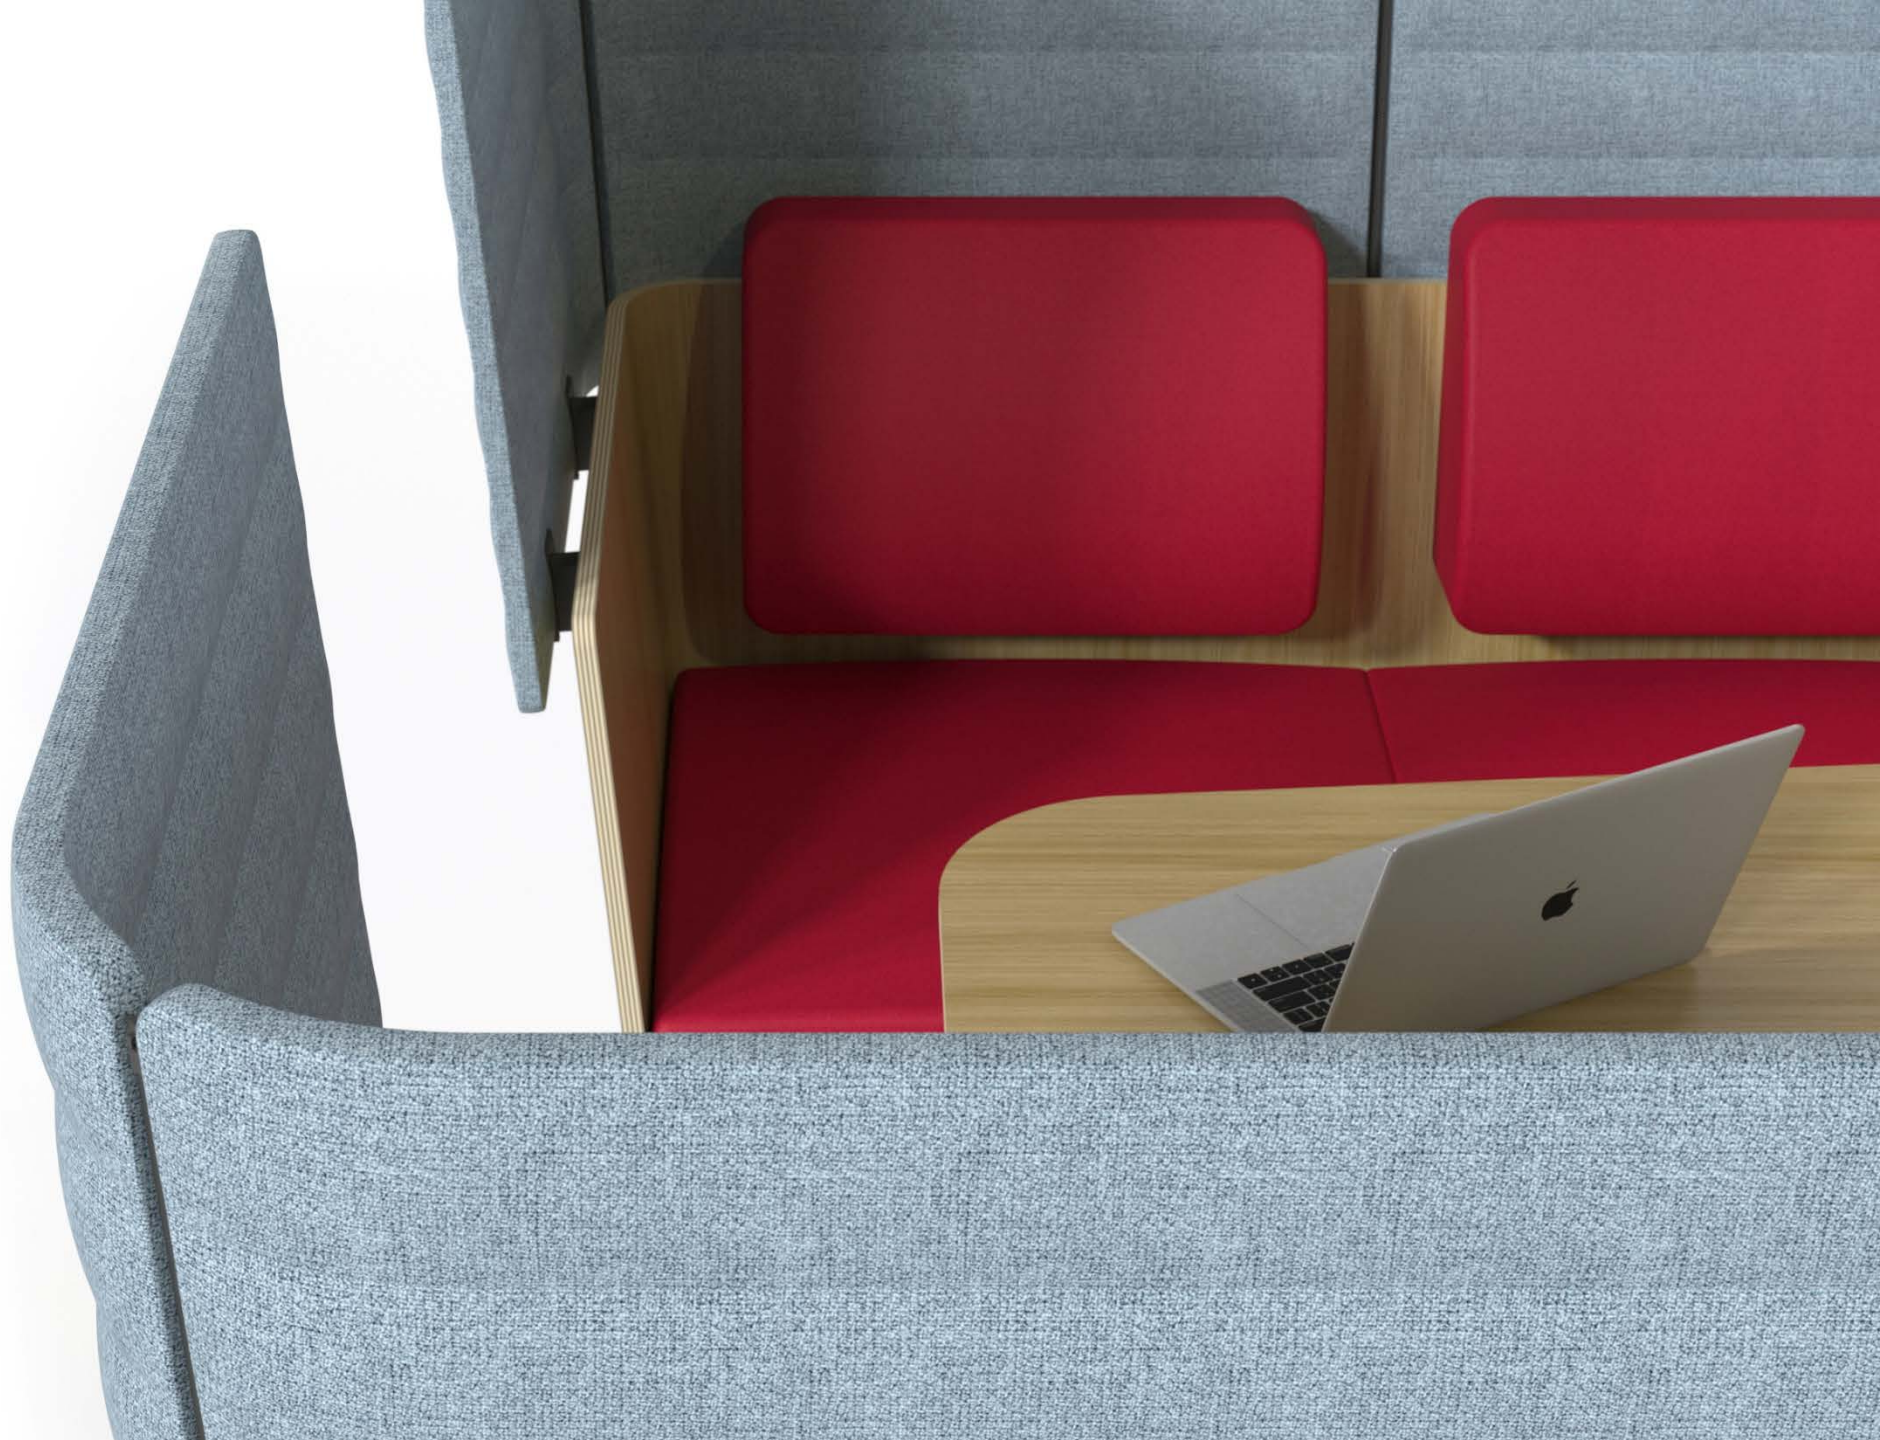

Design

Adaptability

Comfort

Functionality

Variety of

combinations

Aesthetic design,
smooth shapes
and natural
elements bring a
sense of warmth
to the office.

Adaptability

This lounge seating is ideal for multiple uses: brief tasks or longer work sessions, meetings, teamwork or relaxation.

Comfort

High panels serve as barriers shielding employees from background noise while comfortable seating creates a laid-back and private environment.

Functionality

The seating unit can accommodate a monitor screen for convenient presentation of information during business meetings. The table is equipped with a power socket with integrated USB type A and C connectors for any work devices to make sure you never run out of energy.

RANGE

4-seat lounge seating with a table,
a power socket cut-out and a
monitor holder

4-seat lounge seating with a table

4-seat lounge seating without a table

Note. A power socket must be ordered separately.