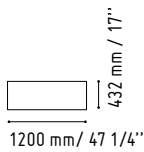

- 116 - BLACK GLASS
- 08 - BLACK

A2L06

- 08 - BLACK TAMBOUR
- 08 - BLACK