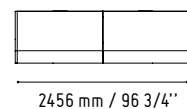

Linea turn your attention with its style and elegance.
LED light installed at the bottom of the desk adds the sophisticated style and gives you the impression that the room is bigger.

LIN25

824 mm / 32 1/2"