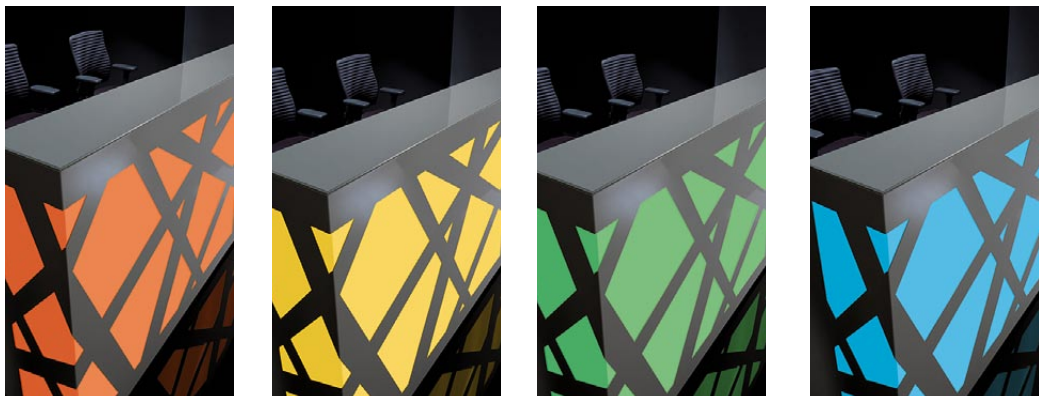

REMOTE CONTROL

RGBW LED lighting steered with a remote control allows to regulate the intensity and the color of light automatically. Pressing one button changes the color of the reception desk and allows to light the counter in accordance with the selected program with monotonous or pulsating rhythmical colors.

LZ646

880 mm / 34 5/8"

2200 mm / 86 3/4"

67 - WHITE PASTEL