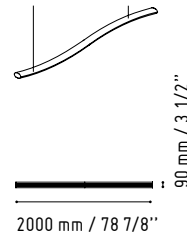

LINEA

LIN40L

**MM-PU x 3 +
MM-ON x 3 +
MM-PO x 3**

SNA20

- 117 - WHITE GLASS
- 67 - WHITE PASTEL

- CUZ13 - RED
- CUZ12 - GREY

- WHITE GLOSS