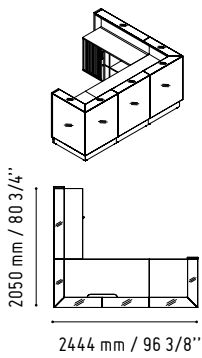

LINEA

LIN40L

**MM-PU x 3 +
MM-ON x 3 +
MM-PO x 3**

SNA20

- 117 - WHITE GLASS
- 67 - WHITE PASTEL

- CUZ13 - RED
- CUZ12 - GREY

- WHITE GLOSS