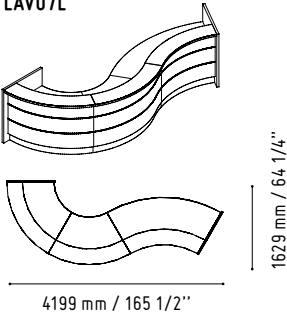

Due to a wide range of available elements the shape of the Valde reception desk can be configured in various forms — from a circle through an arch to angular and simple blocks. It allows to arrange even small reception rooms without any problems.

LAV07L