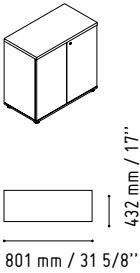

A2104HZ

- 148 - HIGH GLOSS GREY
- 67 - WHITE PASTEL