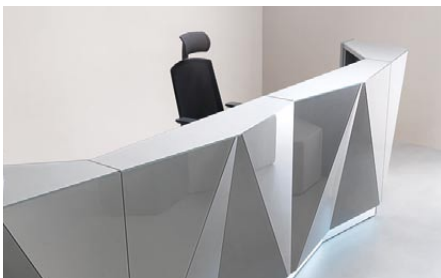

RECEPTION DESKS

4-13

14-19

20-29

30-33

34-39

40-41

42

43

44-45

ALPA

46-49

50-51