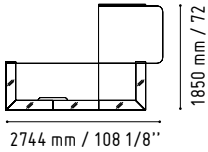

- 116 - BLACK GLASS
- 08 - BLACK