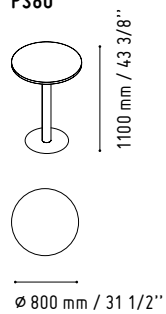

- 31 - CANADIAN OAK
- 73 - HIGH GLOSS WHITE
- 67 - WHITE PASTEL

PS80