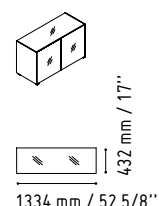

CHECK YOUR WIRELESS DEVICE
YOU CAN CONNECT NOW.

4

LIN33L

1856 mm / 73 1/8"

1122 mm / 44 1/4"

MM-2WP

1140 mm / 44 7/8"

720 mm / 28 3/8"

MM-PU

650 mm / 25 5/8"

650 mm / 25 5/8"

SNA20

2000 mm / 78 7/8"

90 mm / 3 1/2"

LIN35P

2650 mm / 104 3/8"

- 117 - WHITE GLASS
- 67 - WHITE PASTEL

SSL15

1500 mm / 59 1/8"

- WHITE GLOSS

IM21S

1334 mm / 52 5/8"

- 117 - WHITE GLASS
- 67 - WHITE PASTEL

LINEA