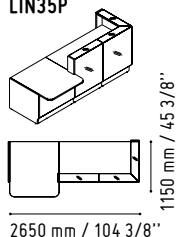

CHECK YOUR WIRELESS DEVICE
YOU CAN CONNECT NOW.

4

LIN33L

1856 mm / 73 1/8"

1122 mm / 44 1/4"

MM-2WP

1140 mm / 44 7/8"

720 mm / 28 3/8"

MM-PU

650 mm / 25 5/8"

650 mm / 25 5/8"

SNA20

2000 mm / 78 7/8"

90 mm / 3 1/2"

LIN35P

2650 mm / 104 3/8"