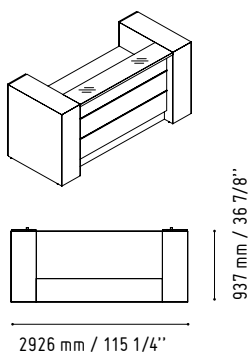

VALDE

LAV03L