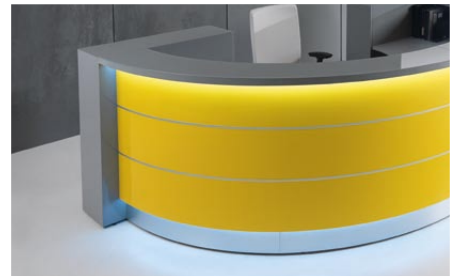

14-19

VALDE

20-29