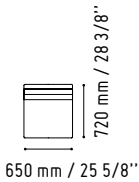

- CUZ2A - VIOLET
- CUZ12 - GREY