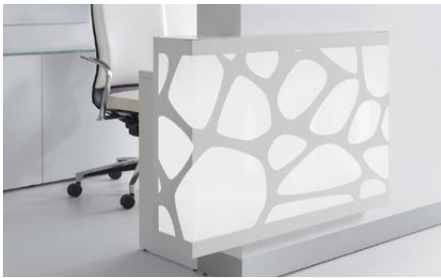

ORGANIC

30-33