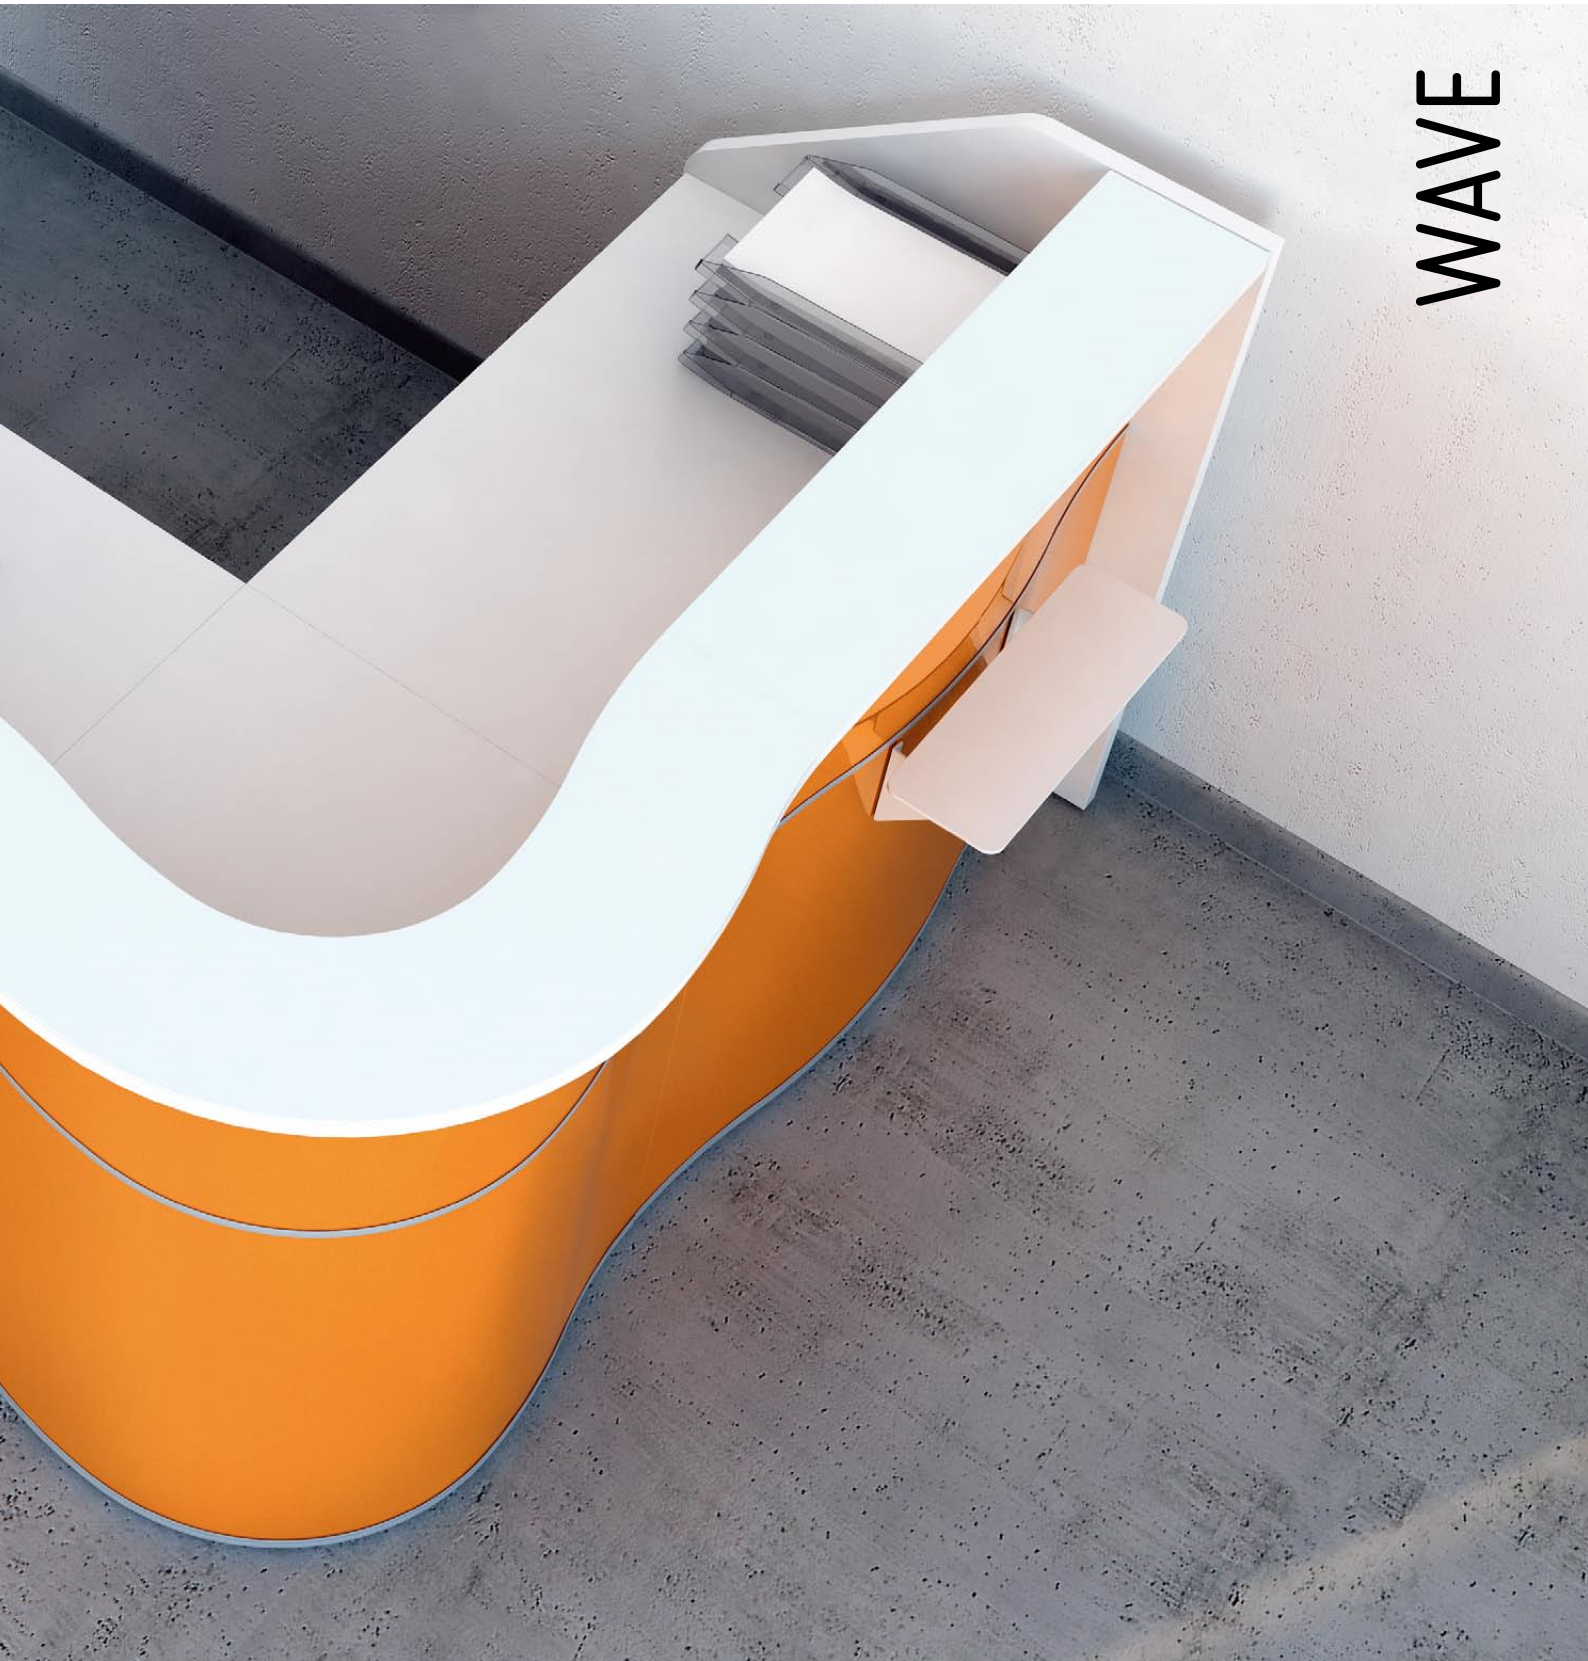

67 - WHITE PASTEL

mini WAVE

The wave reception was created with both enormous and compact office spaces in mind. This brilliant design synchronizes its functionality and esthetic properties.

WAVE

LUV40P + 2xLUV09