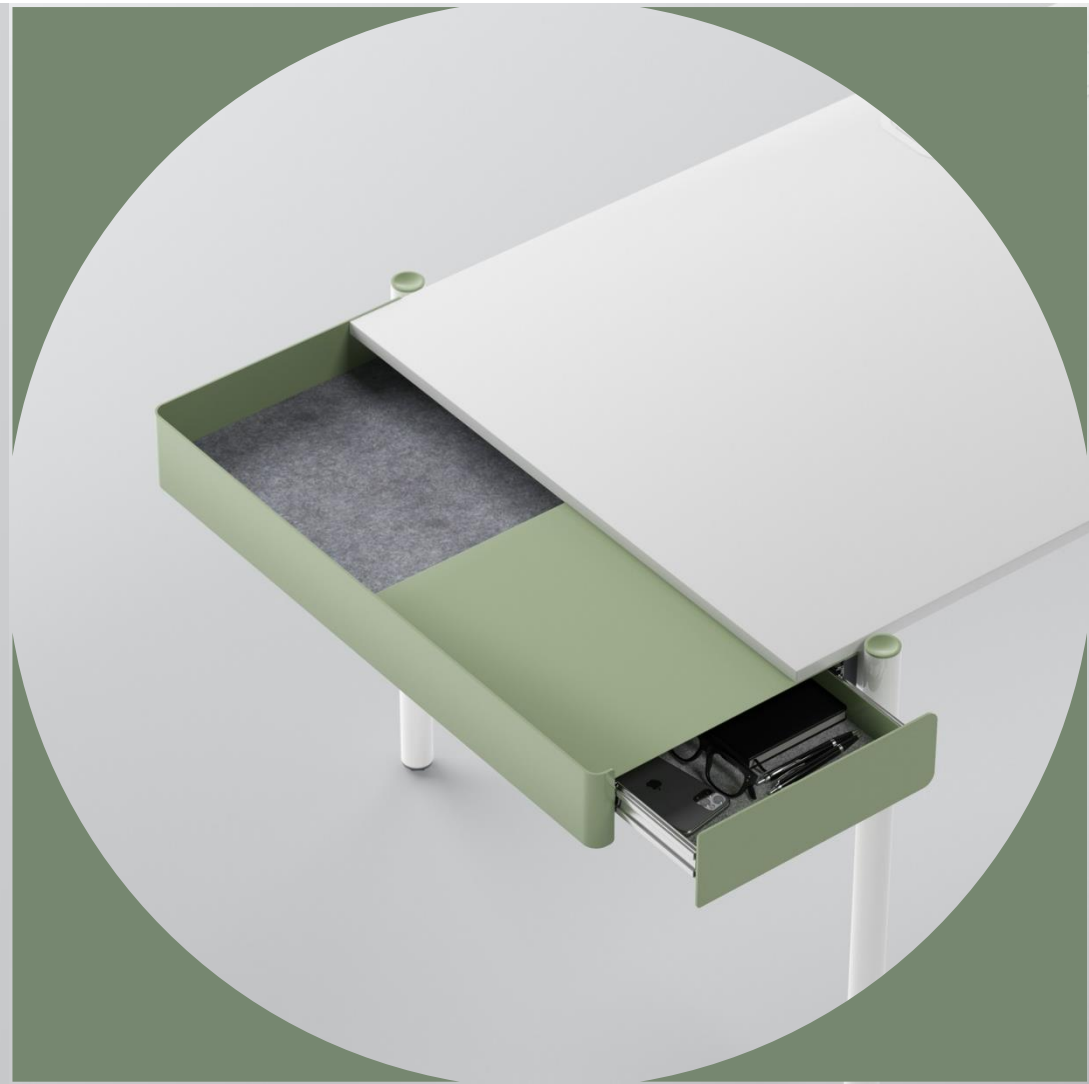

narbutas

 , ZED  !

Workplace that inspires

ZEDO

A modern office is a place where it is nice to be and comfortable to work

ZEDO

And a place that inspires

ZEDO

ZEDO is an inspiring and flexible desk system featuring distinctive design

ZEDO

”

I want to discover
new forms and bring
more colors to a
modern office.“

Paolo Pampanoni

ZEDO

Original design and unique combinations

ZEDO

Colourful shelves – stylish and practical

ZEDO

For storing items in a minimalist workplace

ZEDO

Design continuation in convenient power solutions

ZEDO

ZEDO changes together with the user

ZEDO

An easily adaptable extension table

ZEDO

A screen made from PET felt

ZEDO

Thought out to the smallest detail

ZEDO

”