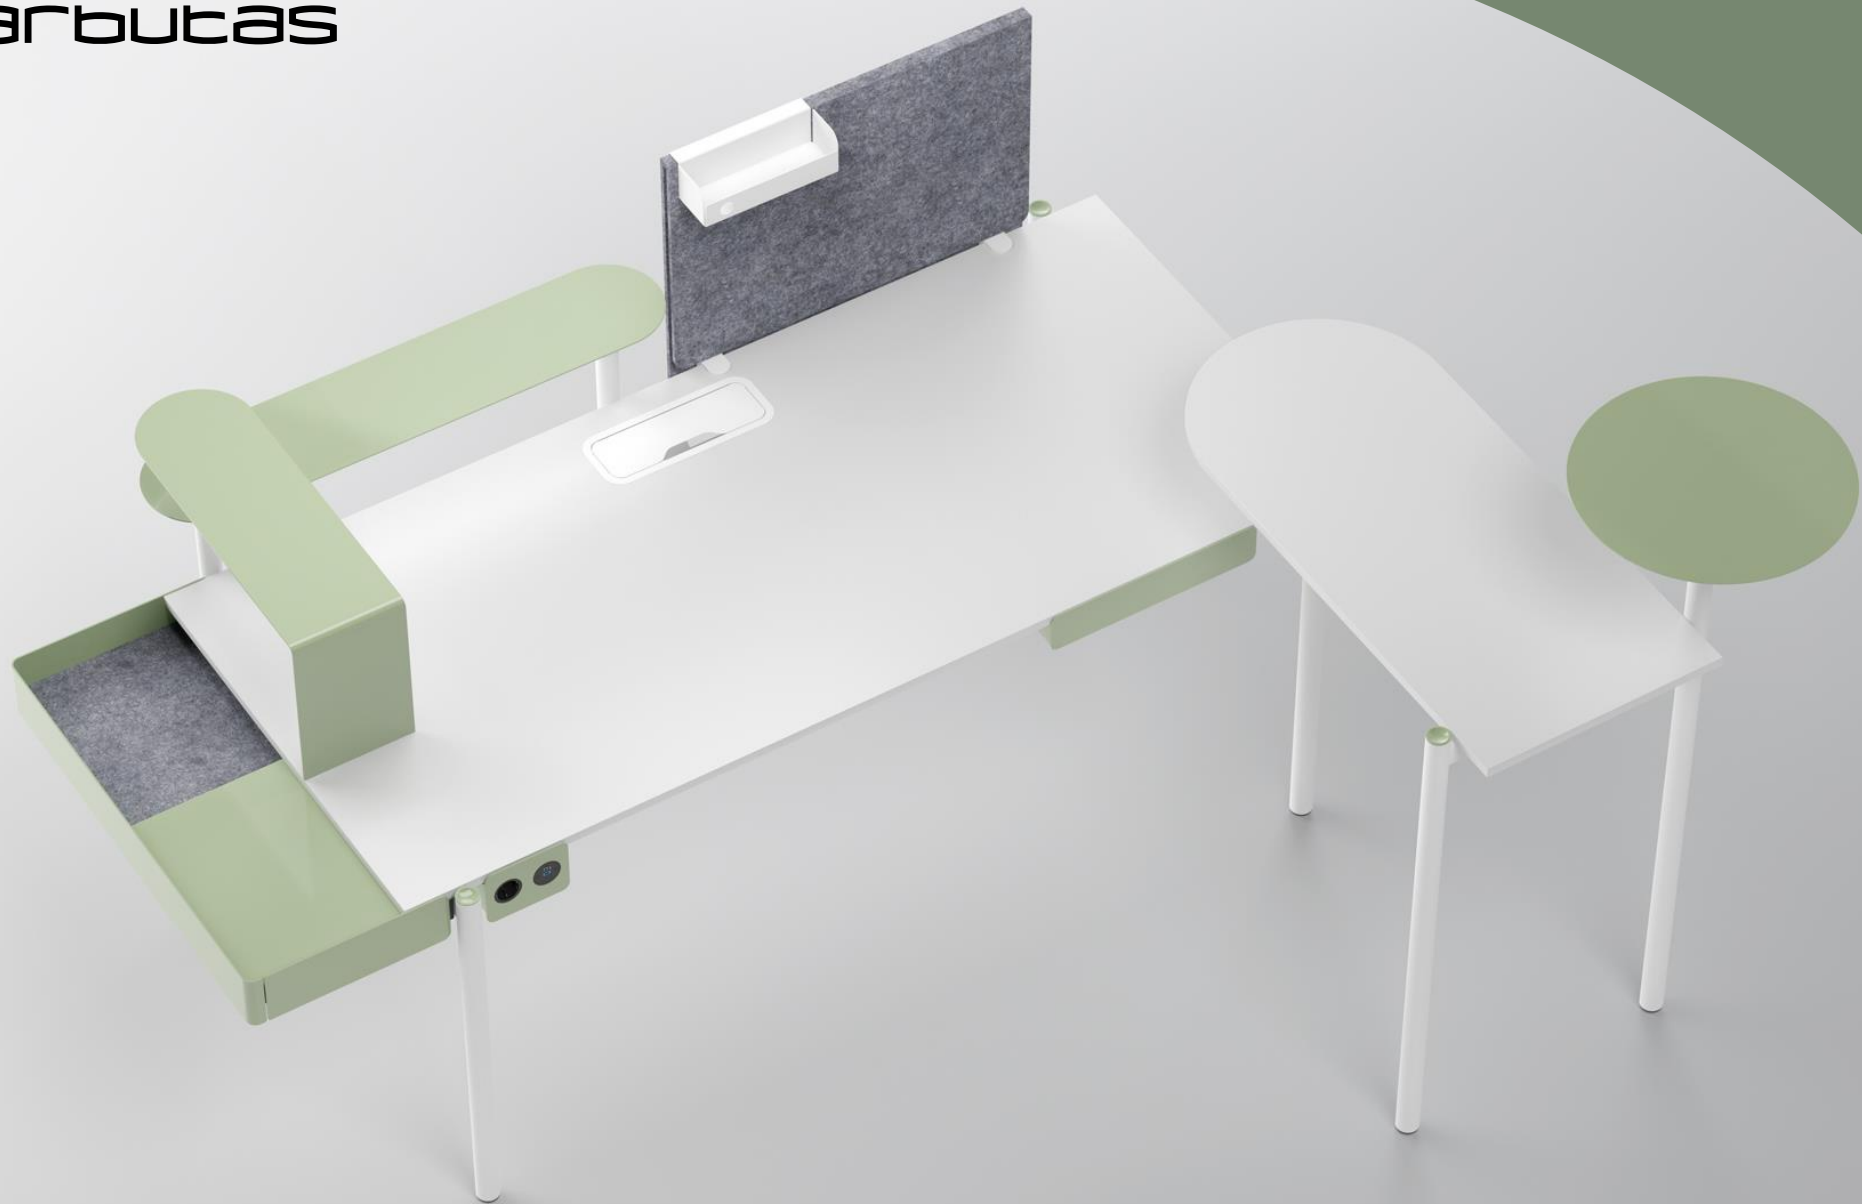

narbutas

narbutas.com