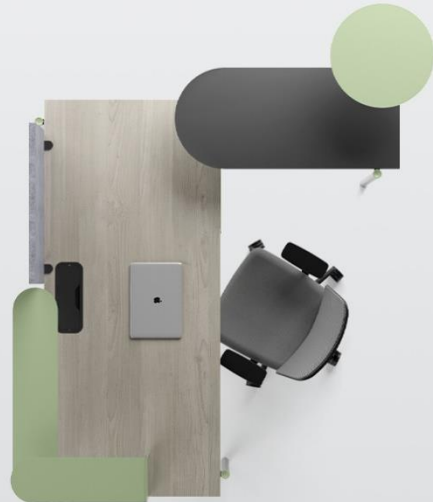

A flexible and functional system that fulfils all the needs of a modern office

Create a practical and unique office

ZEDO

ZEDO – an inspiring workplace with an original character

ZEDO desks

Desks	Dimensions	Legs	Plug	Desktop												
	<p>Width: 1000 (only 785 in depth), 1200, 1400, 1600, 1800</p> <p>Depth: 785 (700) 885 (800)</p> <p>Height: 740</p>	<p>Metal</p> 	<p>Metal</p> 	<p>Melamine</p> <table border="0"> <tr> <td data-bbox="2076 492 2229 528">1 category</td> <td data-bbox="2318 492 2471 528">2 category</td> </tr> <tr> <td></td> <td></td> </tr> <tr> <td></td> <td></td> </tr> <tr> <td></td> <td></td> </tr> <tr> <td></td> <td></td> </tr> <tr> <td></td> <td></td> </tr> </table>	1 category	2 category										
1 category	2 category															
																
																
																
																
																
	<p>Width: 1200, 1400, 1600, 1800</p> <p>Depth: 1530 (1445) 1730 (1645)</p> <p>Height: 740</p>			<p>Melamine</p> <table border="0"> <tr> <td data-bbox="2076 492 2229 528">1 category</td> <td data-bbox="2318 492 2471 528">2 category</td> </tr> <tr> <td></td> <td></td> </tr> <tr> <td></td> <td></td> </tr> <tr> <td></td> <td></td> </tr> <tr> <td></td> <td></td> </tr> <tr> <td></td> <td></td> </tr> </table>	1 category	2 category										
1 category	2 category															
																
																
																
																
																

ZEDO desks

Supplementary units / Extension table	Dimensions	Legs	Plug / Fittings	Desktop
	<p>Width: 1200, 1400, 1600, 1800 Depth: 785 (700), 885 (800) Height: 740</p>	<p>Metal</p> 	<p>Metal</p> 	<p>Melamine</p> <p>1 category 2 category</p> 
	<p>Width: 1200, 1400, 1600, 1800 Depth: 1530 (1445), 1730 (1645) Height: 740</p>			
	<p>Width: 1000, 1400 Depth: 535 (450) Height: 950</p>			