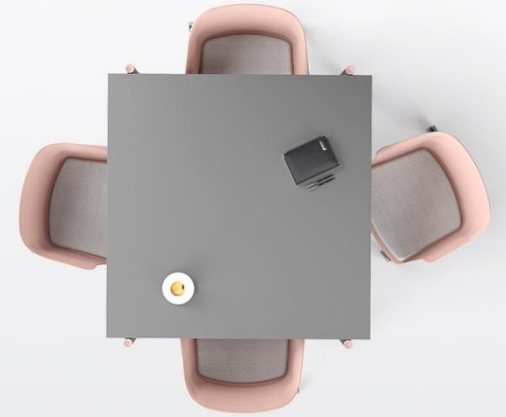

A flexible and functional system that fulfils all the needs of a modern office

Create a practical and unique office

ZEDO

ZEDO – an inspiring workplace with an original character

ZEDO desks

Desks	Dimensions	Legs	Plug	Desktop												
	<p>Width: 1000 (only 785 in depth), 1200, 1400, 1600, 1800</p> <p>Depth: 785 (700) 885 (800)</p> <p>Height: 740</p>	<p>Metal</p> 	<p>Metal</p> 	<p>Melamine</p> <table border="0"> <tr> <td data-bbox="2076 492 2229 528">1 category</td> <td data-bbox="2318 492 2471 528">2 category</td> </tr> <tr> <td></td> <td></td> </tr> <tr> <td></td> <td></td> </tr> <tr> <td></td> <td></td> </tr> <tr> <td></td> <td></td> </tr> <tr> <td></td> <td></td> </tr> </table>	1 category	2 category										
1 category	2 category															
																
																
																
																
																
	<p>Width: 1200, 1400, 1600, 1800</p> <p>Depth: 1530 (1445) 1730 (1645)</p> <p>Height: 740</p>			<p>Melamine</p> <table border="0"> <tr> <td data-bbox="2076 492 2229 528">1 category</td> <td data-bbox="2318 492 2471 528">2 category</td> </tr> <tr> <td></td> <td></td> </tr> <tr> <td></td> <td></td> </tr> <tr> <td></td> <td></td> </tr> <tr> <td></td> <td></td> </tr> <tr> <td></td> <td></td> </tr> </table>	1 category	2 category										
1 category	2 category															
																
																
																
																
																

ZEDO desks

Supplementary units / Extension table	Dimensions	Legs	Plug / Fittings	Desktop
	<p>Width: 1200, 1400, 1600, 1800 Depth: 785 (700), 885 (800) Height: 740</p>	<p>Metal</p> 	<p>Metal</p> 	<p>Melamine</p> <p>1 category 2 category</p> 
	<p>Width: 1200, 1400, 1600, 1800 Depth: 1530 (1445), 1730 (1645) Height: 740</p>			
	<p>Width: 1000, 1400 Depth: 535 (450) Height: 950</p>			