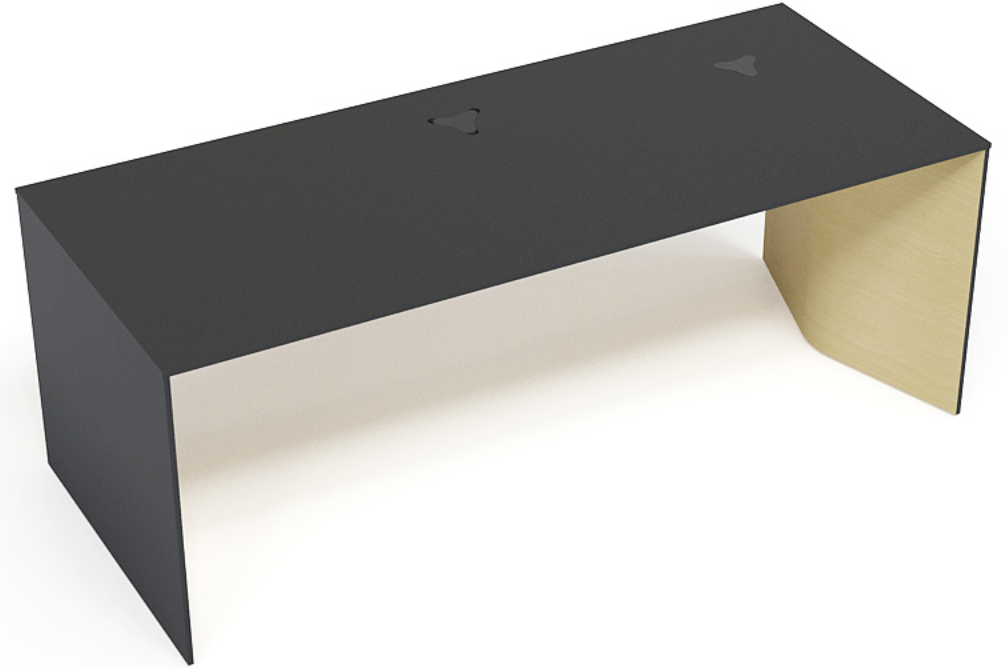

Gediminas JUŠKA

Designer

STAY ON THE MOVE!

HEALTH MEANS STATUS

MAX
1300 MM

MIN
740 MM

MINIMALISM IS NEW
LUXURY

ONLY THE BEST OF
THE BEST

MOVE is a top-quality product which stands out for its uncompromising standards of excellence in craftsmanship.

EVERY DETAIL
MATTERS

RANGE

Sit-stand table
1800/2000x850

Fixed height table
1800/2000x850

Wardrobe with hook
400x450, H=1600, L/R