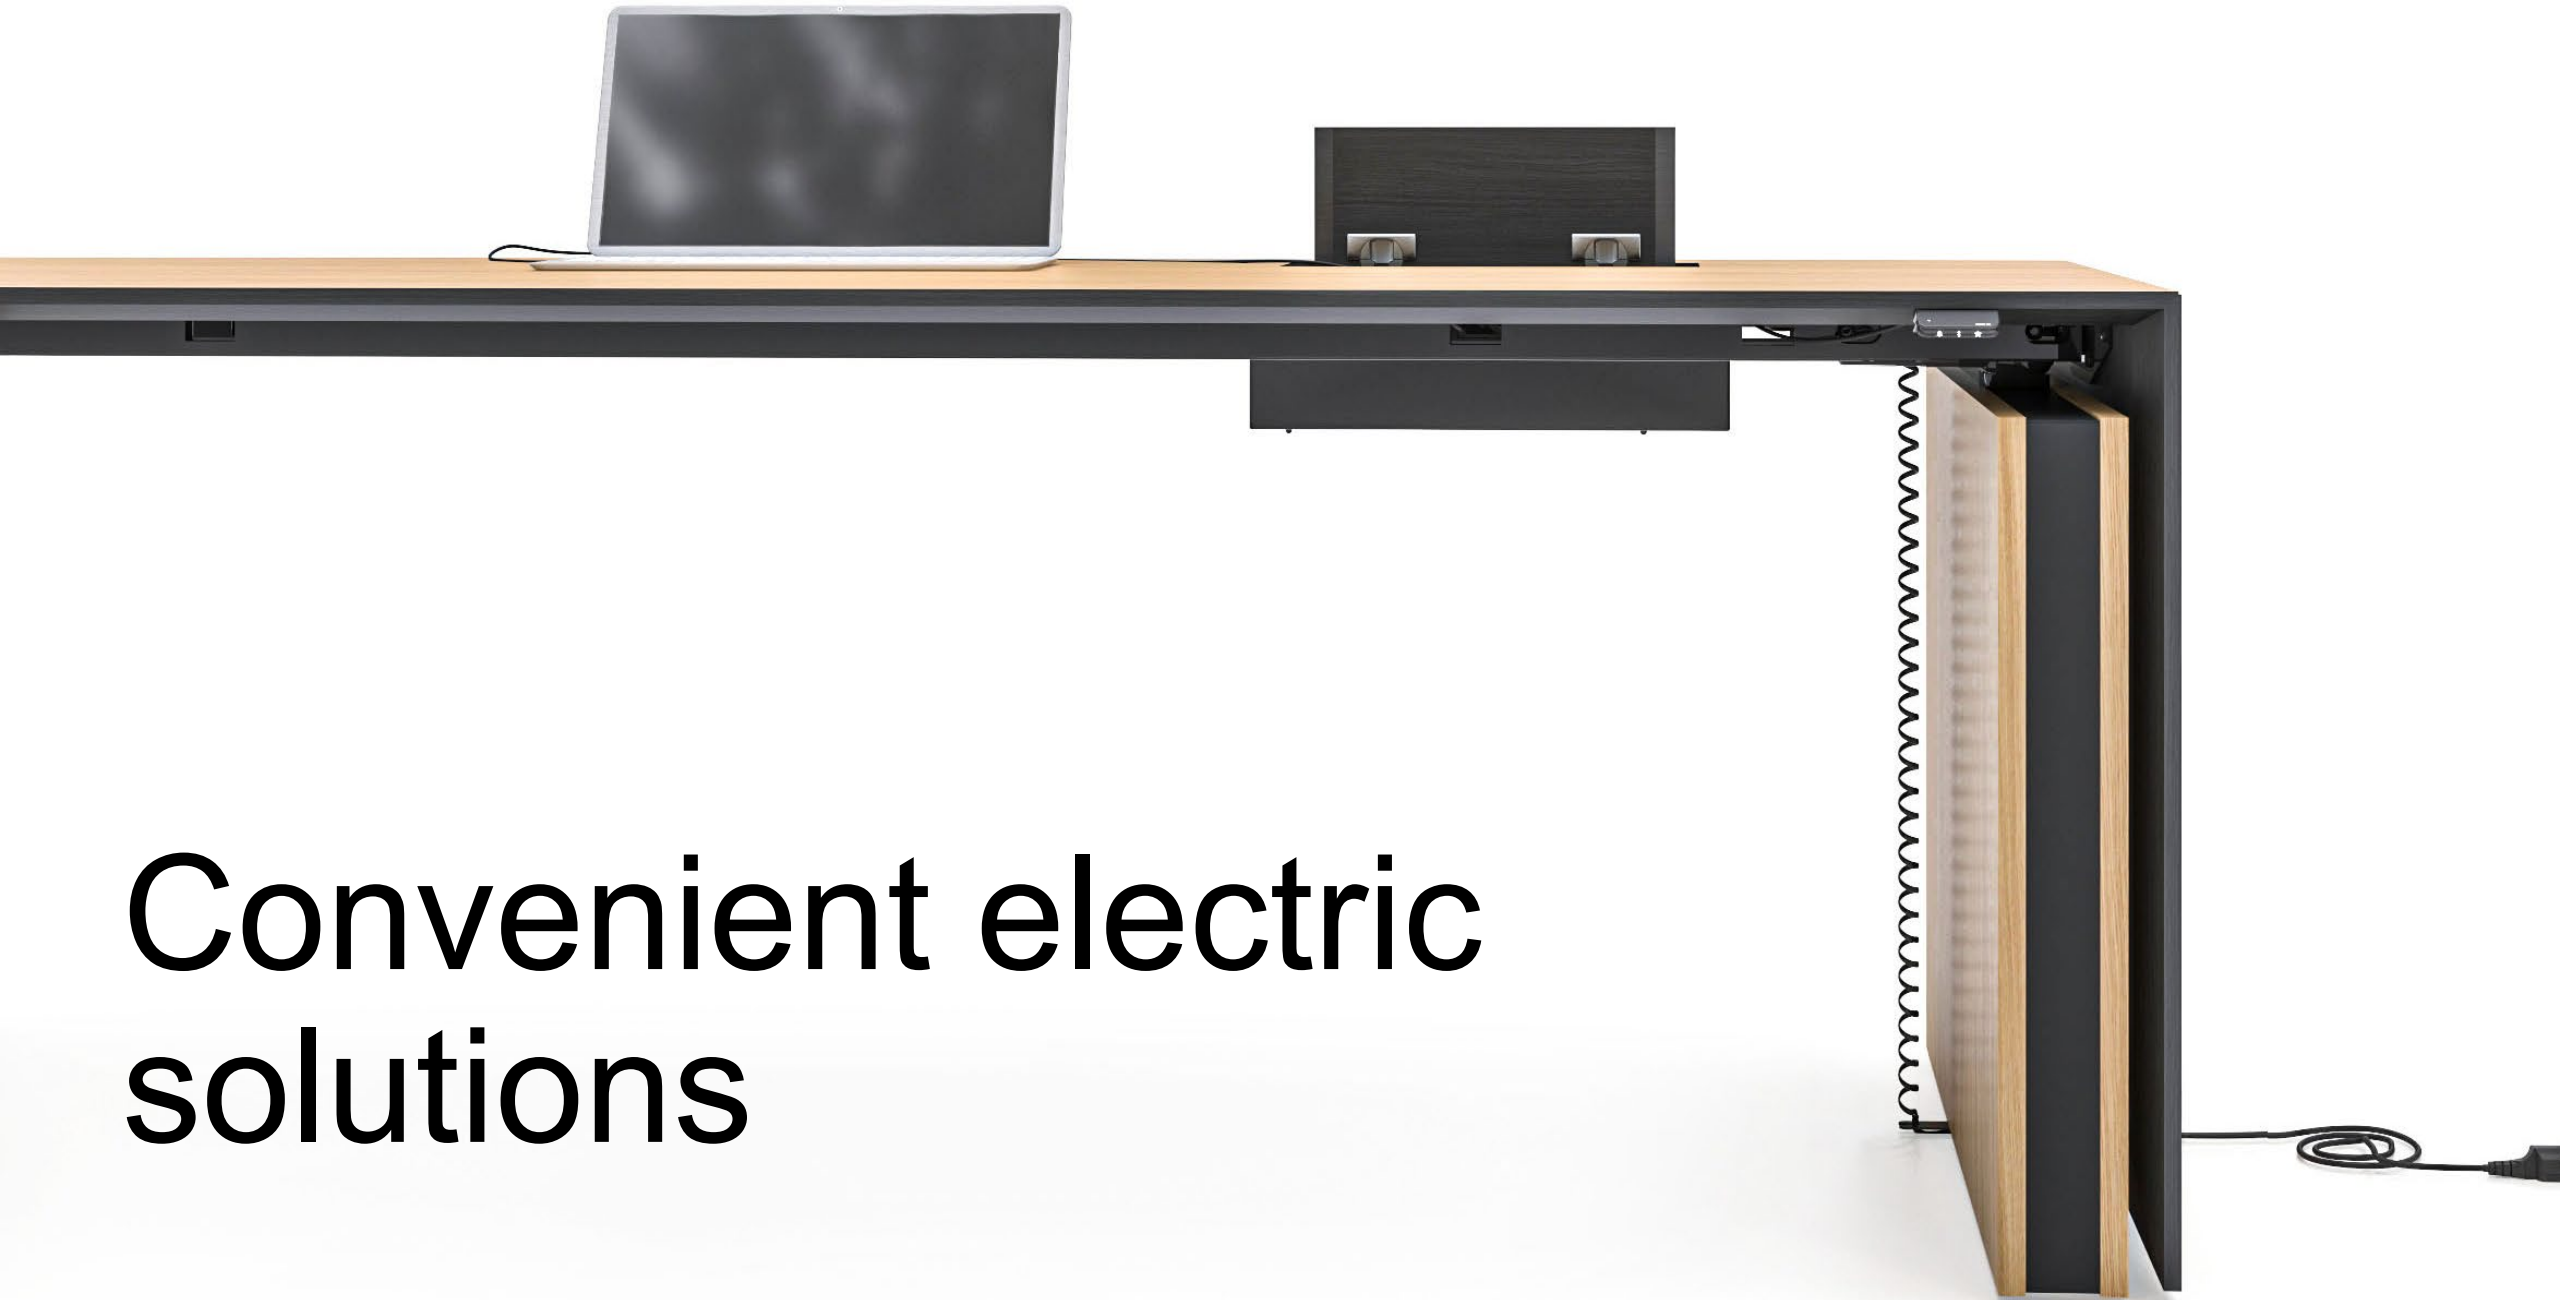

MOTION EXECUTIVE

For an active leader

vivax IRODABÚTOR

MOTION EXECUTIVE is an electric height-adjustable desk range, intended for a dynamic executive workspace

EXCEPTIONAL CHARACTER

MODERN SOLIDNESS

- Motion Executive features a contemporary, yet solid design
- The image of solidness is further enhanced by the large surface area, which allows for extra comfort while working
- Side panels create an image of continuity

SIMPLE AND CONVENIENT USAGE

MINIMALISTIC CABINET DESIGN

- Convenient push-open mechanism
- Inset drawer handles
- Adjustable shelf

Functional item storage

Convenient electric solutions

Convenient electric
solutions

ANTI-COLLISION TECHNOLOGY

MOTION Executive desks include an exceptionally sensitive gyroscope-based anti-collision function.

This technology helps reduce damage in case the desk encountered an obstacle during vertical movement.

SIMPLE CONTROL

- Convenient height control via button or remotely (via Bluetooth, through a smartphone app)
- Memory function
- Reminders to change one's posture

Range of movement

MAX
1200 MM

MIN
700 MM

A close-up photograph of a modern wooden desk. The desk has a light-colored wood top and a dark wood cabinet below. A black metal support leg is visible. The word "RANGE" is overlaid in white text.