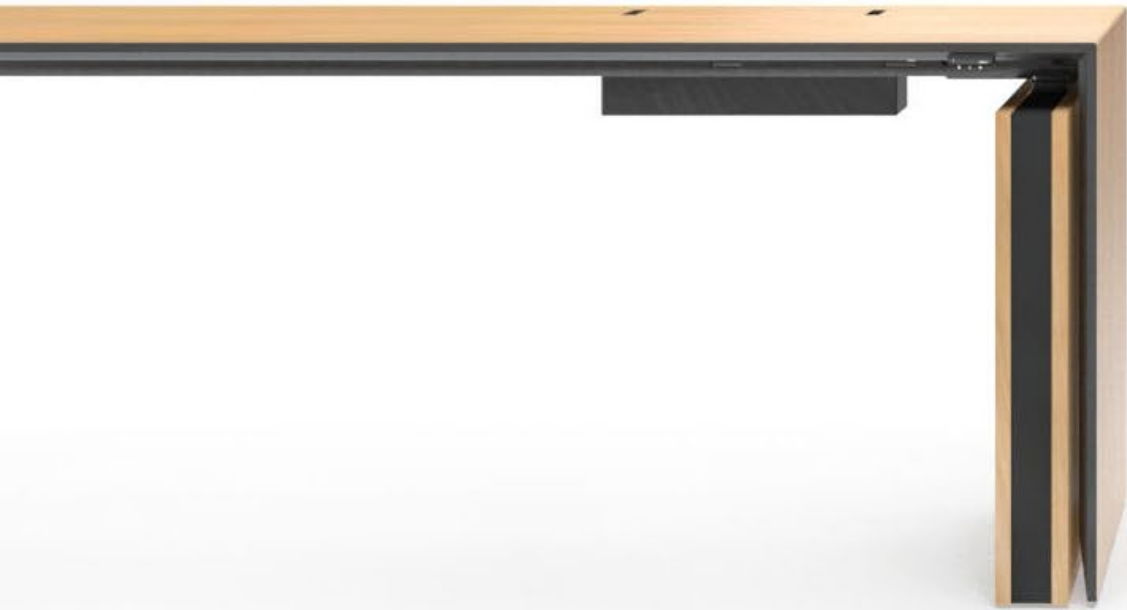

MOTION EXECUTIVE

For an active leader

vivax IRODABÚTOR

MOTION EXECUTIVE is an electric height-adjustable desk range, intended for a dynamic executive workspace

EXCEPTIONAL CHARACTER

MODERN SOLIDNESS

- Motion Executive features a contemporary, yet solid design
- The image of solidness is further enhanced by the large surface area, which allows for extra comfort while working
- Side panels create an image of continuity

ANTI-COLLISION TECHNOLOGY

MOTION Executive desks include an exceptionally sensitive gyroscope-based anti-collision function.

This technology helps reduce damage in case the desk encountered an obstacle during vertical movement.

SIMPLE CONTROL

- Convenient height control via button or remotely (via Bluetooth, through a smartphone app)
- Memory function
- Reminders to change one's posture

Range of movement

MAX
1200 MM

MIN
700 MM

A close-up photograph of a modern wooden desk. The desk has a light-colored wood top and a dark wood cabinet below. A black metal support leg is visible. The word "RANGE" is overlaid in white text.