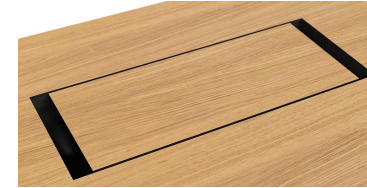

DESK WITHOUT CABINETS

DESK WITH CABINETS

GROMMET TYPES

BUTTONS

2000X900 MIN H-700 MAX H-1200

2000X1800 MIN H-700 MAX H-1200

WOOD GROMMET

MA

METAL GROMMET WITH FLIP-UP
POWER SOCKETS