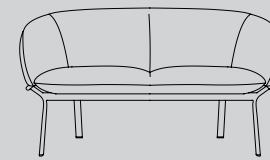

Grace

by Krystian Kowalski

The Grace furniture family includes sofa, armchair and two tables – featuring sleek design and thoughtful proportions, it graces every room.

Thanks to the combination of distinct seat lines and minimalist frame style it gains a sculptural character. Available in a variety of finishes, this line provides a wide spectrum of arrangement possibilities. That's why not only does the Grace sofa work well in a spacious lobby

of skyscrapers but also in a tiny home office. When combined together, sofas and tables create a lounge area infused with a touch of elegance. Thoughtfully chosen seat materials ensure high comfort of use.

700mm | 27 4/8"

GR01

760mm | 29 7/8"

650mm | 25 5/8"

1280mm | 50 3/8"

GR02

760mm | 29 7/8"

1860mm | 73 2/8"