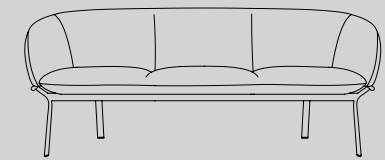

Grace

by Krystian Kowalski

The Grace furniture family includes sofa, armchair and two tables – featuring sleek design and thoughtful proportions, it graces every room.

Thanks to the combination of distinct seat lines and minimalist frame style it gains a sculptural character. Available in a variety of finishes, this line provides a wide spectrum of arrangement possibilities. That's why not only does the Grace sofa work well in a spacious lobby

of skyscrapers but also in a tiny home office. When combined together, sofas and tables create a lounge area infused with a touch of elegance. Thoughtfully chosen seat materials ensure high comfort of use.

700mm | 27 4/8"

GR01

760mm | 29 7/8"

650mm | 25 5/8"

1280mm | 50 3/8"

GR02

760mm | 29 7/8"

1860mm | 73 2/8"