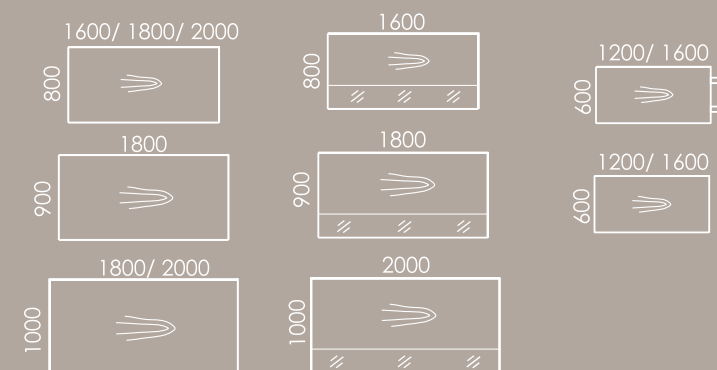

designed by maro

Graf

Graf

Graf

INSIDE NEW TECHNOLOGY
SOFT CLOSE

Graf

Graf

Graf