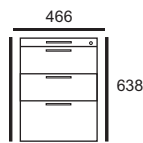

Full collection of chipboards available at: www.PFLEIDERER.com
Other metal colors available according to RAL palette.

TORIS

CHIPBOARD MODESTY PANELS

DESK SIZE		MODESTY PANEL CHIPBOARD	
Desk length	Code	Panel length	Code
1800	TT 03	1600	TD 04
1950*	TT 13	1200	TD 02
2000	TT 04	1800	TD 05
2150*	TT 14	1400	TD 03
2200	TT 05	2000	TD 06
2350*	TT 15	1600	TD 04

* Total length with add-on desk

COLOR OPTIONS (COLOR PERSONALIZATION OPTIONS)

COLOR PERSONALIZATION SUGGESTIONS

TORIS

1. TORIS executive table 	Code	Net price
	Height 750 mm	
	1800x900	TT 03
2. Rectangular TORIS add-on desk 	Height 750 mm	
	1000 x 600 x 750	TT 25
3. TORIS table with leg on one side (requires add-on table)  <p>Executive table with one leg</p> <p>Option: netbox</p>	Height 750 mm	
	1600 x 900 x 750	TT 12
	1800 x 900 x 750	TT 13
	2000 x 900 x 750	TT 14
	2200 x 900 x 750	TT 15
3.1. Add-on table for desk support  <p>Add-on table</p> <p>Option: netbox</p>	Height 638 mm	
1700 x 600 x 638	TT 20	

TORIS

3.2. Pedestal for TORIS executive desk support

466 x 706 x 638

Code

Net price

Height
638 mm

TK 01

Rear panel with push to open

3.3. Sideboard for TORIS executive desk support

1838 x 464 x 638

TP 02 R/L

Cabinet accessed from two sides with two hinged doors in 4 opening configurations, no locks; opening: Push to open (top drawer with a lock, all drawers with C1 handle).