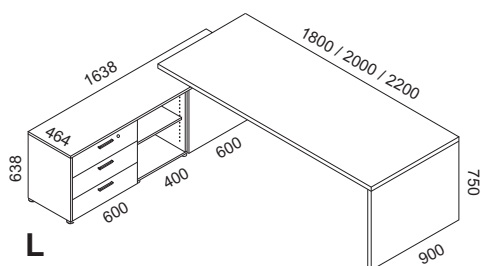

* Total length with add-on desk

COLOR OPTIONS (COLOR PERSONALIZATION OPTIONS)

COLOR PERSONALIZATION SUGGESTIONS

TORIS

1. TORIS executive table 	Code	Net price
	Height 750 mm	
	1800x900	TT 03
2. Rectangular TORIS add-on desk 	Height 750 mm	
	1000 x 600 x 750	TT 25
3. TORIS table with leg on one side (requires add-on table)  <p>Executive table with one leg</p> <p>Option: netbox</p>	Height 750 mm	
	1600 x 900 x 750	TT 12
	1800 x 900 x 750	TT 13
	2000 x 900 x 750	TT 14
	2200 x 900 x 750	TT 15
3.1. Add-on table for desk support  <p>Add-on table</p> <p>Option: netbox</p>	Height 638 mm	
1700 x 600 x 638	TT 20	

TORIS

3.2. Pedestal for TORIS executive desk support

466 x 706 x 638

Code

Net price

Height
638 mm

TK 01

Rear panel with push to open

3.3. Sideboard for TORIS executive desk support

1838 x 464 x 638

TP 02 R/L

Cabinet accessed from two sides with two hinged doors in 4 opening configurations, no locks; opening: Push to open (top drawer with a lock, all drawers with C1 handle).