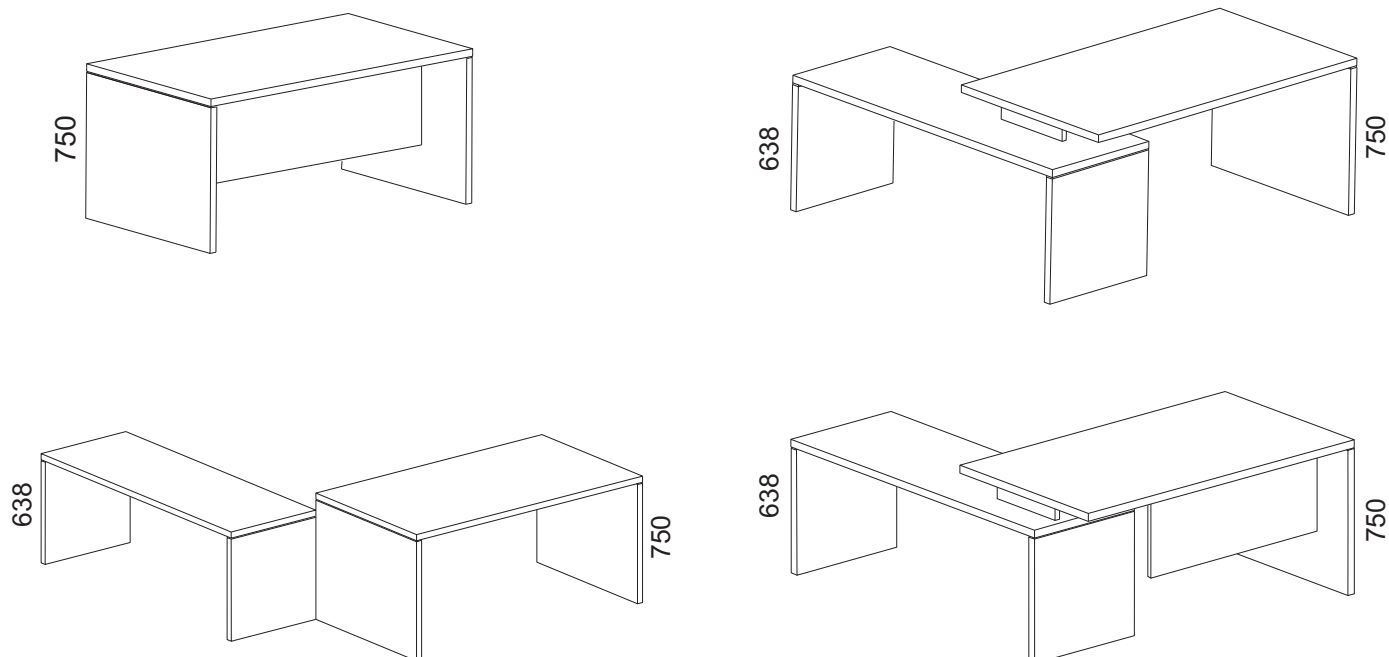

TORIS

H=750 mm
Top=36 mm

MATERIALS AND FEATURES

- High quality E1 chipboard, coated with melamine resin on both sides;
- 2 mm plastic edge with a radius of 3 mm;
- Top 36 mm thick ONLY;
- Tops placed on welded steel construction, ensuring desk stability;
- Chipboard legs 36 mm thick;
- Decorative insert between table top and legs - brushed aluminum;
- Option to produce a desk with legs of two different colors (inside of the desk - 1st color, outside of the desk and top - 2nd color);
- Colors according to MARO range.

CABLE MANAGEMENT

Horizontal:

- fold-down cable channel (can be attached later) made of powder-coated steel, installed under table top;
- fixed cable channel (can be attached later) made of powder-coated steel, installed under table top;
- cable clamps (plastic) installed under table top.

Vertical:

- composite elastic cable channel;
- two-element metal cable channel;
- cable outlets and netboxes.

RECOMMENDED PRODUCTS

- Cabinets and sideboards with C1 handles;
- Sideboards: mobile, with hinged doors, with drawers;
- PC holders, PC trolleys, etc., please see page I. 25 'eM ACCESSORIES';
- Pedestals: TOP and TOP with shutters.