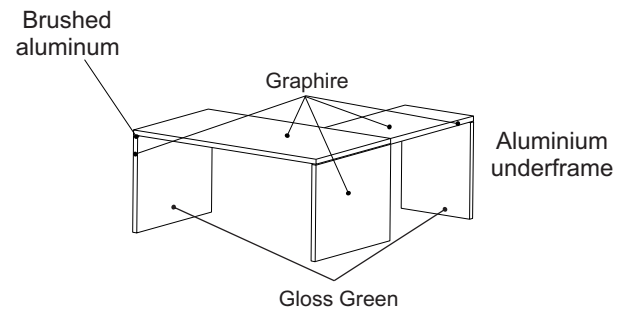

COLOR PERSONALIZATION SUGGESTIONS