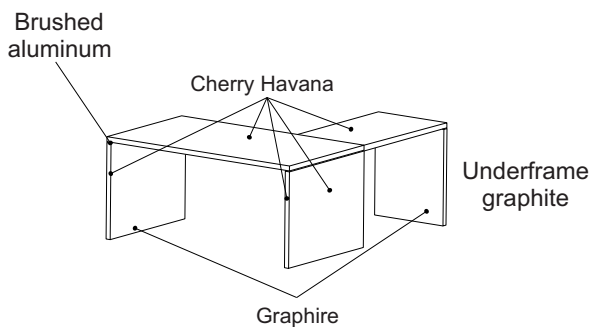

COLOR PERSONALIZATION SUGGESTIONS