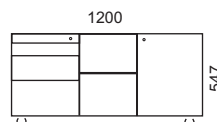

3.3. Sideboard for TORIS executive desk support

1838 x 464 x 638

TP 02 R/L

Cabinet accessed from two sides with two hinged doors in 4 opening configurations, no locks; opening: Push to open (top drawer with a lock, all drawers with C1 handle).

4 door configurations

4. TORIS mobile under desk cabinet (with integrated pedestal)

1200x600

Height
547 mm

PK 16 R

PK 16 L

TORIS

5. TORIS coffee table - height 500mm			Height 500 mm	Net price
		700x700	TT 40	
		1200x700	TT 45	
6. Front modesty panel for TORIS executive desk				
		Desk width	Panel width	
		1800	1600	TD 04
		2000	1800	TD 05
		2200	2000	TD 06
Total width with add-on table			Panel width	
1950			1200	TD 02
2150			1400	TD 03
2350			1600	TD 04
7. Rectangular TORIS conference table			Height 750 mm	Net price
		2000 x 1000 x 750	TT 31	
		2400 x 1000 x 750	TT 32	
		4000 x 1200 x 750	TT 41	
8. Middle extension module for rectangular and shaped TORIS conference table			Height 750 mm	Net price
		1400 x 1200 x 750	TT 46	
		2000 x 1200 x 750	TT 47	
9. Shaped TORIS conference table			Height 750 mm	Net price
		2000 x (1000-1200) x 750	TT 61	
		2400 x (1000-1200) x 750	TT 62	
		4000 x (1000-1200) x 750	TT 63	
10. TORIS square table			Height 750 mm	Net price
		1200 x 1200 x 750	TT 81	