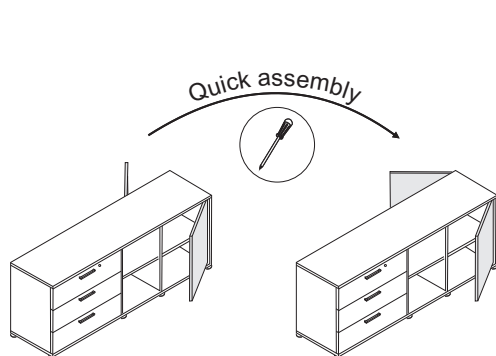

3.3. Sideboard for TORIS executive desk support

1838 x 464 x 638

TP 02 R/L

Cabinet accessed from two sides with two hinged doors in 4 opening configurations, no locks; opening: Push to open (top drawer with a lock, all drawers with C1 handle).