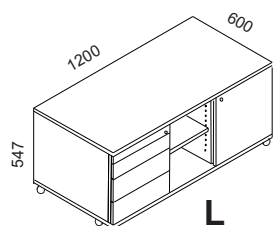

3.3. Sideboard for TORIS executive desk support

1838 x 464 x 638

TP 02 R/L

Cabinet accessed from two sides with two hinged doors in 4 opening configurations, no locks; opening: Push to open (top drawer with a lock, all drawers with C1 handle).

4 door configurations

4. TORIS mobile under desk cabinet (with integrated pedestal)

1200x600

Height
547 mm

PK 16 R

PK 16 L

TORIS

5. TORIS coffee table - height 500mm			Height 500 mm	Net price
		700x700	TT 40	
		1200x700	TT 45	
6. Front modesty panel for TORIS executive desk				
		Desk width	Panel width	
		1800	1600	TD 04
		2000	1800	TD 05
		2200	2000	TD 06
Total width with add-on table			Panel width	
1950			1200	TD 02
2150			1400	TD 03
2350			1600	TD 04
7. Rectangular TORIS conference table			Height 750 mm	Net price
		2000 x 1000 x 750	TT 31	
		2400 x 1000 x 750	TT 32	
		4000 x 1200 x 750	TT 41	
8. Middle extension module for rectangular and shaped TORIS conference table			Height 750 mm	Net price
		1400 x 1200 x 750	TT 46	
		2000 x 1200 x 750	TT 47	
9. Shaped TORIS conference table			Height 750 mm	Net price
		2000 x (1000-1200) x 750	TT 61	
		2400 x (1000-1200) x 750	TT 62	
		4000 x (1000-1200) x 750	TT 63	
10. TORIS square table			Height 750 mm	Net price
		1200 x 1200 x 750	TT 81	