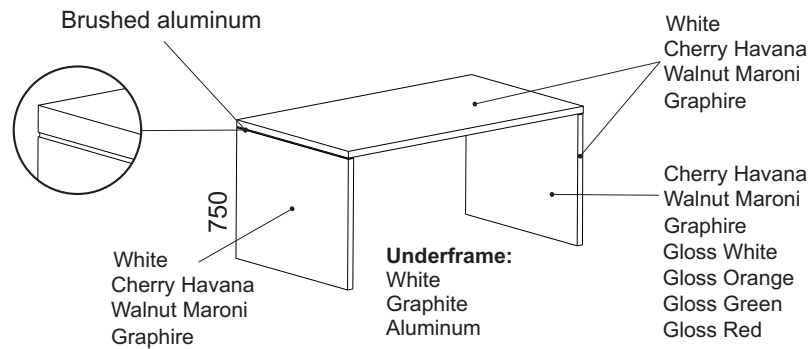

		COLORS	TOP	WORKTOP EDGE/LEG EDGE	LEG OUTER COLOR	LEG INNER COLOR	CHIPBOARD MODESTY PANEL 18 mm	UNDER- FRAME	METAL MODESTY PANEL	
MELAMINE	GROUP 1	White U1		●	●	●	●	—	—	
		Cherry Havana D1		●	●	●	●	—	—	
		Walnut Maroni D10		●	●	●	●	—	—	
		Graphire U4		●	●	●	●	—	—	
	GROUP 2	Gloss White U9(HG)	—	—	—	●	●	●	—	—
		Gloss Orange U8(HG)	—	—	—	●	●	●	—	—
		Gloss Green U7(HG)	—	—	—	●	●	●	—	—
Gloss Red U6(HG)		—	—	—	●	●	●	—	—	
FRAME	White M02	—	—	—	—	—	—	●	●	
	Aluminium M01	—	—	—	—	—	—	●	●	
	Graphite M05	—	—	—	—	—	—	●	●	

Full collection of chipboards available at: www.PFLEIDERER.com
Other metal colors available according to RAL palette.

TORIS

CHIPBOARD MODESTY PANELS

DESK SIZE		MODESTY PANEL CHIPBOARD	
Desk length	Code	Panel length	Code
1800	TT 03	1600	TD 04
1950*	TT 13	1200	TD 02
2000	TT 04	1800	TD 05
2150*	TT 14	1400	TD 03
2200	TT 05	2000	TD 06
2350*	TT 15	1600	TD 04

* Total length with add-on desk

COLOR OPTIONS (COLOR PERSONALIZATION OPTIONS)

COLOR PERSONALIZATION SUGGESTIONS

TORIS

1. TORIS executive table 	Code	Net price
	Height 750 mm	
	1800x900	TT 03
2. Rectangular TORIS add-on desk 	Height 750 mm	
	1000 x 600 x 750	TT 25
3. TORIS table with leg on one side (requires add-on table)  <p>Executive table with one leg</p> <p>Option: netbox</p>	Height 750 mm	
	1600 x 900 x 750	TT 12
	1800 x 900 x 750	TT 13
	2000 x 900 x 750	TT 14
	2200 x 900 x 750	TT 15
3.1. Add-on table for desk support  <p>Add-on table</p> <p>Option: netbox</p>	Height 638 mm	
1700 x 600 x 638	TT 20	