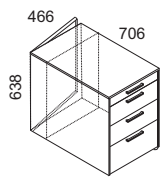

TORIS

3.2. Pedestal for TORIS executive desk support

466 x 706 x 638

Code

Net price

Height
638 mm

TK 01

Rear panel with push to open