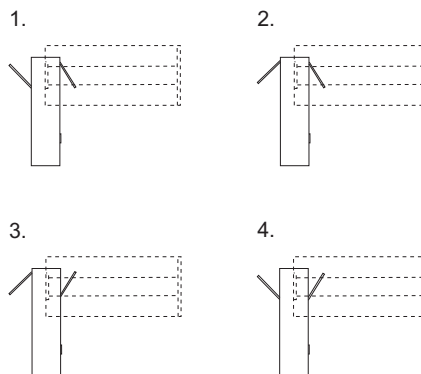

TORIS

3.2. Pedestal for TORIS executive desk support

466 x 706 x 638

Code

Net price

Height
638 mm

TK 01

Rear panel with push to open

3.3. Sideboard for TORIS executive desk support

1838 x 464 x 638

TP 02 R/L

Cabinet accessed from two sides with two hinged doors in 4 opening configurations, no locks; opening: Push to open (top drawer with a lock, all drawers with C1 handle).