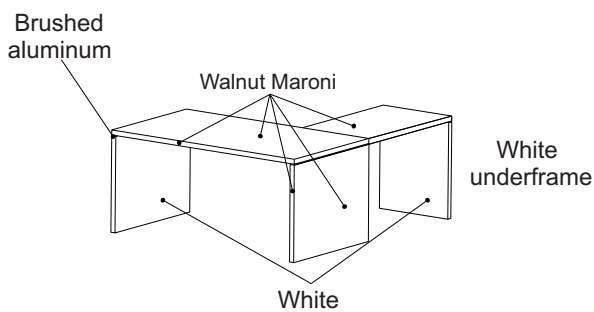

		COLORS	TOP	WORKTOP EDGE/LEG EDGE	LEG OUTER COLOR	LEG INNER COLOR	CHIPBOARD MODESTY PANEL 18 mm	UNDER- FRAME	METAL MODESTY PANEL	
MELAMINE	GROUP 1	White U1		●	●	●	●	—	—	
		Cherry Havana D1		●	●	●	●	—	—	
		Walnut Maroni D10		●	●	●	●	—	—	
		Graphire U4		●	●	●	●	—	—	
	GROUP 2	Gloss White U9(HG)	—	—	—	●	●	●	—	—
		Gloss Orange U8(HG)	—	—	—	●	●	●	—	—
		Gloss Green U7(HG)	—	—	—	●	●	●	—	—
Gloss Red U6(HG)		—	—	—	●	●	●	—	—	
FRAME	White M02	—	—	—	—	—	—	●	●	
	Aluminium M01	—	—	—	—	—	—	●	●	
	Graphite M05	—	—	—	—	—	—	●	●	

Full collection of chipboards available at: www.PFLEIDERER.com
Other metal colors available according to RAL palette.

TORIS

CHIPBOARD MODESTY PANELS

DESK SIZE		MODESTY PANEL CHIPBOARD	
Desk length	Code	Panel length	Code
1800	TT 03	1600	TD 04
1950*	TT 13	1200	TD 02
2000	TT 04	1800	TD 05
2150*	TT 14	1400	TD 03
2200	TT 05	2000	TD 06
2350*	TT 15	1600	TD 04

* Total length with add-on desk

COLOR OPTIONS (COLOR PERSONALIZATION OPTIONS)

COLOR PERSONALIZATION SUGGESTIONS

TORIS

1. TORIS executive table 	Code	Net price
	Height 750 mm	
	1800x900	TT 03
2. Rectangular TORIS add-on desk 	Height 750 mm	
	1000 x 600 x 750	TT 25
3. TORIS table with leg on one side (requires add-on table)  <p>Executive table with one leg</p> <p>Option: netbox</p>	Height 750 mm	
	1600 x 900 x 750	TT 12
	1800 x 900 x 750	TT 13
	2000 x 900 x 750	TT 14
	2200 x 900 x 750	TT 15
3.1. Add-on table for desk support  <p>Add-on table</p> <p>Option: netbox</p>	Height 638 mm	
1700 x 600 x 638	TT 20	