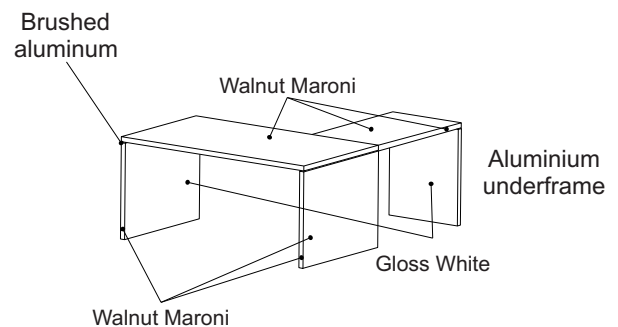

Full collection of chipboards available at: www.PFLEIDERER.com
Other metal colors available according to RAL palette.

TORIS

CHIPBOARD MODESTY PANELS

DESK SIZE		MODESTY PANEL CHIPBOARD	
Desk length	Code	Panel length	Code
1800	TT 03	1600	TD 04
1950*	TT 13	1200	TD 02
2000	TT 04	1800	TD 05
2150*	TT 14	1400	TD 03
2200	TT 05	2000	TD 06
2350*	TT 15	1600	TD 04

* Total length with add-on desk

COLOR OPTIONS (COLOR PERSONALIZATION OPTIONS)

COLOR PERSONALIZATION SUGGESTIONS

TORIS

1. TORIS executive table 	Code	Net price
	Height 750 mm	
	1800x900	TT 03
2. Rectangular TORIS add-on desk 	Height 750 mm	
	1000 x 600 x 750	TT 25
3. TORIS table with leg on one side (requires add-on table)  <p>Executive table with one leg</p> <p>Option: netbox</p>	Height 750 mm	
	1600 x 900 x 750	TT 12
	1800 x 900 x 750	TT 13
	2000 x 900 x 750	TT 14
	2200 x 900 x 750	TT 15
3.1. Add-on table for desk support  <p>Add-on table</p> <p>Option: netbox</p>	Height 638 mm	
1700 x 600 x 638	TT 20	