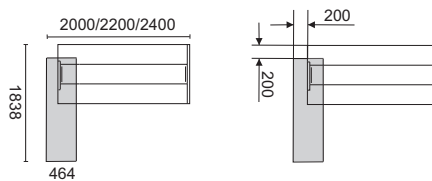

* Total length with add-on desk

COLOR OPTIONS (COLOR PERSONALIZATION OPTIONS)

COLOR PERSONALIZATION SUGGESTIONS

TORIS

1. TORIS executive table 	Code	Net price
	Height 750 mm	
	1800x900	TT 03
2. Rectangular TORIS add-on desk 	Height 750 mm	
	1000 x 600 x 750	TT 25
3. TORIS table with leg on one side (requires add-on table)  <p>Executive table with one leg</p> <p>Option: netbox</p>	Height 750 mm	
	1600 x 900 x 750	TT 12
	1800 x 900 x 750	TT 13
	2000 x 900 x 750	TT 14
	2200 x 900 x 750	TT 15
3.1. Add-on table for desk support  <p>Add-on table</p> <p>Option: netbox</p>	Height 638 mm	
1700 x 600 x 638	TT 20	

TORIS

3.2. Pedestal for TORIS executive desk support

466 x 706 x 638

Code

Net price

Height
638 mm

TK 01

Rear panel with push to open

3.3. Sideboard for TORIS executive desk support

1838 x 464 x 638

TP 02 R/L

Cabinet accessed from two sides with two hinged doors in 4 opening configurations, no locks; opening: Push to open (top drawer with a lock, all drawers with C1 handle).