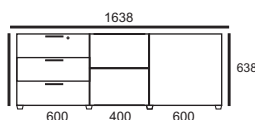

* Total length with add-on desk

COLOR OPTIONS (COLOR PERSONALIZATION OPTIONS)

COLOR PERSONALIZATION SUGGESTIONS

TORIS

1. TORIS executive table 	Code	Net price
	Height 750 mm	
	1800x900	TT 03
2. Rectangular TORIS add-on desk 	Height 750 mm	
	1000 x 600 x 750	TT 25
3. TORIS table with leg on one side (requires add-on table)  <p>Executive table with one leg</p> <p>Option: netbox</p>	Height 750 mm	
	1600 x 900 x 750	TT 12
	1800 x 900 x 750	TT 13
	2000 x 900 x 750	TT 14
	2200 x 900 x 750	TT 15
3.1. Add-on table for desk support  <p>Add-on table</p> <p>Option: netbox</p>	Height 638 mm	
1700 x 600 x 638	TT 20	

TORIS

3.2. Pedestal for TORIS executive desk support

466 x 706 x 638

Code

Net price

Height
638 mm

TK 01

Rear panel with push to open

3.3. Sideboard for TORIS executive desk support

1838 x 464 x 638

TP 02 R/L

Cabinet accessed from two sides with two hinged doors in 4 opening configurations, no locks; opening: Push to open (top drawer with a lock, all drawers with C1 handle).