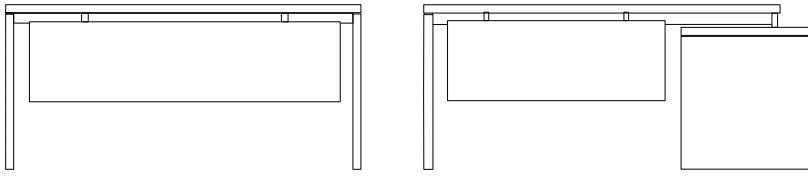

TORIS

CHIPBOARD MODESTY PANELS