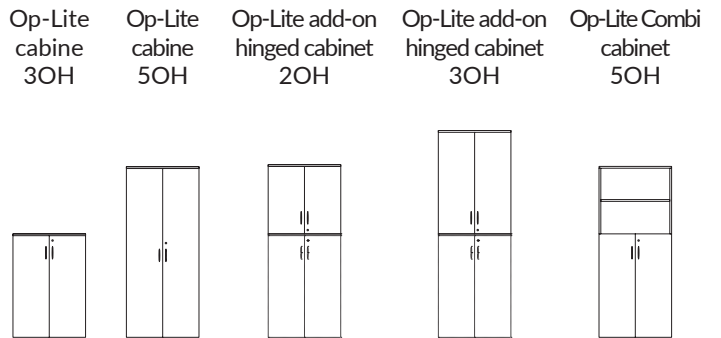

Cabinets and shelf units