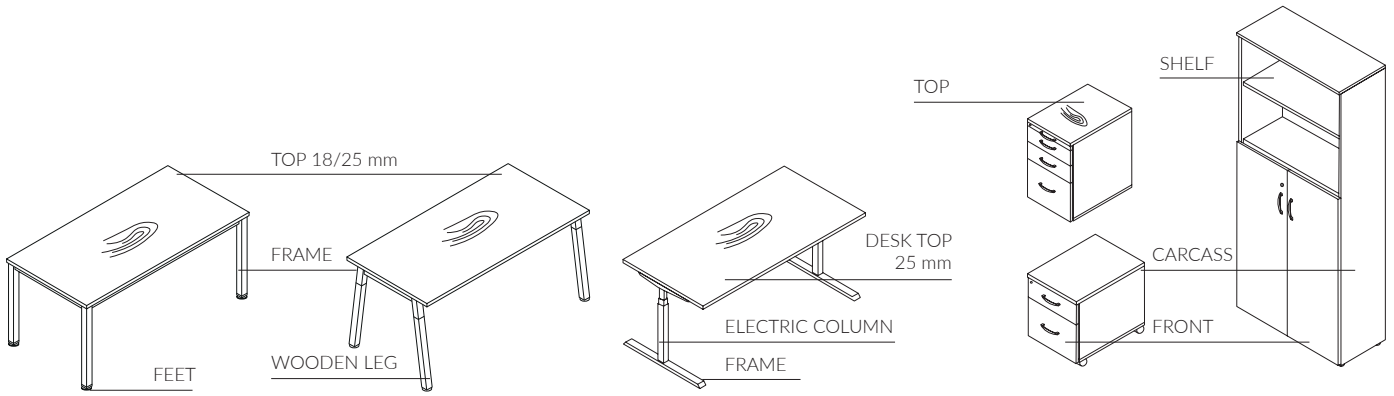

Op-Lite / Colors

		Top 18 mm **	Top 25 mm	Carcass	Front	Shelf	TOP - add-on pedestal	Frame	Feet	Electric column		
STANDARD	Melamine UNI	STD 1 White	•	•	•	•	•					
		STD 2 High Gloss White	•	•	•	•	•					
		STD 3 Gray	•	•	•	•	•					
		STD 4 Beige	•	•	•	•	•					
		STD 5 Norwegian Green	•	•	•	•	•					
		STD 6 Navy Blue	•	•	•	•	•					
		STD 7 Graphite	•	•	•	•	•					
		STD 8 Black	•	•	•	•	•					
	Melamine	STD 10 Acacia	•	•		•		•				
		STD 11 European Maple	•	•		•		•				
		STD 12 Napolitano Oak	•	•		•		•				
		STD 13 Gray Spruce	•	•		•		•				
		STD 14 American Oak	•	•		•		•				
		STD 15 Natural Oak	•	•		•		•				
		STD 16 Cherry Havana	•	•		•		•				
		STD 17 Walnut Brown	•	•		•		•				
		TREND*	Melamine	TRD 1 Blush	•		•	•	•			
TRD 2 Claret	•				•	•	•					
TRD 3 Dark Turquoise	•				•	•	•	•				
TRD 11 Stark Oak	•				•	•	•	•				
TRD 12 Flamed Oak	•				•	•	•	•				
STANDARD	Metal	M 02 White						•		•		
		M 01 Aluminium						•				
		M 03 Beige						•				
		M 05 Graphite						•				
		M 04 Black						•		•		
TREND*	Metal	M 06 Sunny Beige						•				
		M 09 Dirty Pink						•				
		M 08 Ginger						•				
		M 07 Faded Turquoise						•				
ABS	Black							•				

* Panel boards, metals from Trend group and fabrics from 2nd and 3rd groups increase the final price of the product. Detailed information can be found in the table of surcharges on page 376.

* Only 18 mm thick panel boards from trend group available.

**In electric desks top 25 mm thick only.