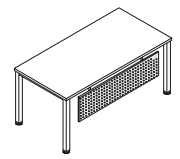

PERFORATED
MODESTY PANEL