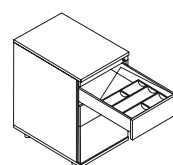

UW 13 / UW 1460

ROUND CABLE
OUTLET

Scalloped cut-out
UW 16

ERGONOMIC
OUTLET

UW 28

ALUMINUM CABLE
OUTLET

Pedestals and cabinets accessories

RT88