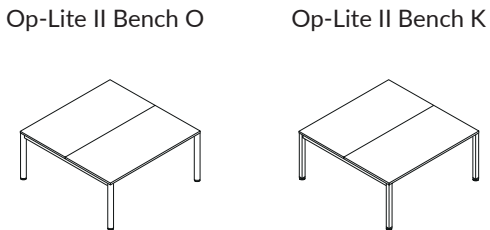

Op-Lite

Frame

Op-Lite I O	Op-Lite I K	Op-Lite II O	Op-Lite II K	Op-Lite II O Wood	Op-Lite II K Wood	Op - Lite T	Op - Lite E	Op-Lite II Bench O	Op-Lite II Bench K
Leg:	Leg:	Leg:	Leg:	Wooden leg:	Wooden leg:	T-shaped leg:	Electric leg:	Leg:	Leg:
○ ∅: 40mm H: 740-800mm	□ 40x40mm H: 740-800mm	○ ∅: 40mm H: 740-800mm	□ 40x40mm H: 740-800mm	○ ∅: 40mm H: 740 mm	□ 40x40mm H: 740 mm	□ 50x50mm H: 740 mm	□ 80x50mm H: 625-1275 mm	○ ∅: 40mm H: 740-800mm	□ 40x40mm H: 740-800mm

Desks

Team desks

Cabinets and shelf units

Pedestals

Op-Lite underdesk mobile pedestals

Op-Lite add-on pedestals

Op-Lite shelf unit 5OH, Op-Lite shelf unit 3OH, Op-Lite add-on shelf unit 1OH, Op-Lite add-on shelf unit 2OH, Op-Lite add-on shelf unit 3OH