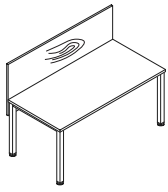

Op lite / Accessories

Partition screen

BOARD
PARTITION
SCREEN