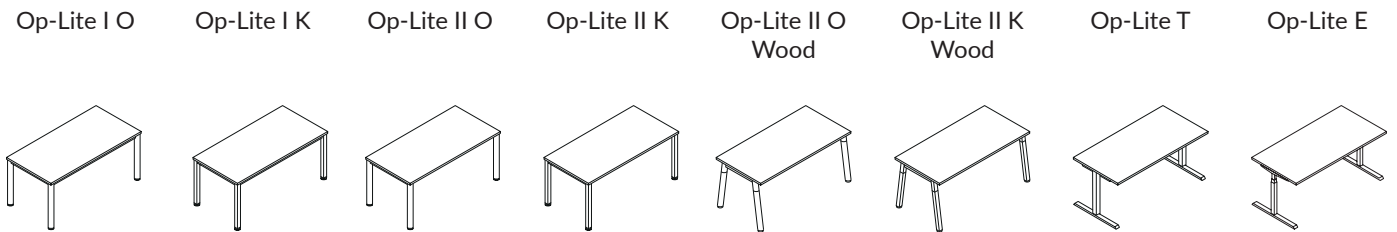

Op-Lite

Frame

Op-Lite I O	Op-Lite I K	Op-Lite II O	Op-Lite II K	Op-Lite II O Wood	Op-Lite II K Wood	Op - Lite T	Op - Lite E	Op-Lite II Bench O	Op-Lite II Bench K
Leg:	Leg:	Leg:	Leg:	Wooden leg:	Wooden leg:	T-shaped leg:	Electric leg:	Leg:	Leg:
○ ∅: 40mm H: 740-800mm	□ 40x40mm H: 740-800mm	○ ∅: 40mm H: 740-800mm	□ 40x40mm H: 740-800mm	○ ∅: 40mm H: 740 mm	□ 40x40mm H: 740 mm	□ 50x50mm H: 740 mm	□ 80x50mm H: 625-1275 mm	○ ∅: 40mm H: 740-800mm	□ 40x40mm H: 740-800mm

Desks