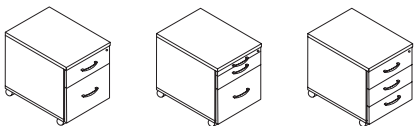

Frame

Op-Lite I O	Op-Lite I K	Op-Lite II O	Op-Lite II K	Op-Lite II O Wood	Op-Lite II K Wood	Op - Lite T	Op - Lite E	Op-Lite II Bench O	Op-Lite II Bench K
Leg:	Leg:	Leg:	Leg:	Wooden leg:	Wooden leg:	T-shaped leg:	Electric leg:	Leg:	Leg:
○ ∅: 40mm H: 740-800mm	□ 40x40mm H: 740-800mm	○ ∅: 40mm H: 740-800mm	□ 40x40mm H: 740-800mm	○ ∅: 40mm H: 740 mm	□ 40x40mm H: 740 mm	□ 50x50mm H: 740 mm	□ 80x50mm H: 625-1275 mm	○ ∅: 40mm H: 740-800mm	□ 40x40mm H: 740-800mm

Desks

Team desks

Cabinets and shelf units

Pedestals

Op-Lite underdesk mobile pedestals

Op-Lite add-on pedestals

Op-Lite shelf unit 5OH, Op-Lite shelf unit 3OH, Op-Lite add-on shelf unit 1OH, Op-Lite add-on shelf unit 2OH, Op-Lite add-on shelf unit 3OH