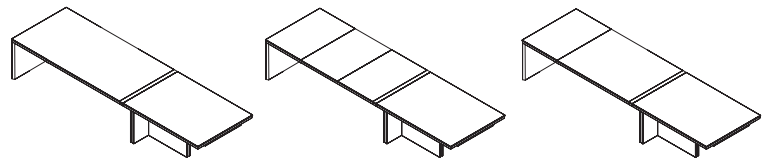

# VIII. Ario

Ario is a collection of executive furniture with exceptional finishes. Standard offer includes not only straight executive desks with fixed or adjustable height, but also desks with conference extensions and desks supported on sideboards. Ario collection is complemented by a wide range of innovative items of equipment of cabinets and showcases units such as a TV cabinet and a minibar showcase.

# Ario

Straight executive desks

Executive desks with conference extensions

Executive desks supported on sideboards

Executive desks with electric height adjustment

Executive desks with conference extensions supported on sideboards