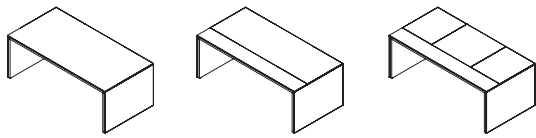

# VIII. Ario

Ario is a collection of executive furniture with exceptional finishes. Standard offer includes not only straight executive desks with fixed or adjustable height, but also desks with conference extensions and desks supported on sideboards. Ario collection is complemented by a wide range of innovative items of equipment of cabinets and showcases units such as a TV cabinet and a minibar showcase.

# Ario

Straight executive desks

Executive desks with conference extensions

Executive desks supported on sideboards

Executive desks with electric height adjustment

Executive desks with conference extensions supported on sideboards