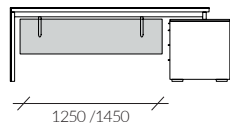

## Modesty panel

The desks can be equipped with modesty panels with a surcharge:

- 18 mm thick melamine board,
- 19 mm thick veneer board,
- 18 mm thick melamine board in the internal color of the desk (UNI) + polished stone 12 mm (from the outer part of the desk),
- 18 mm thick melamine board in the internal color of the desk (UNI) + Lacobel Glass 4 mm (from the outer part of the desk).

Modesty panel for desk

Modesty panel for desk supported on sideboard

Modesty panel for desk with conference extension

Modesty panel for desk with conference extension supported on sideboard

MODESTY PANELS