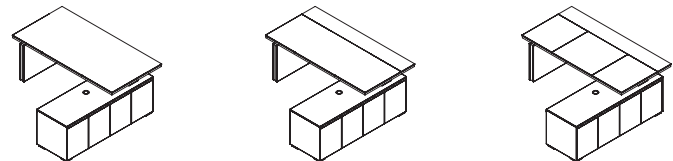

# VIII. Ario

Ario is a collection of executive furniture with exceptional finishes. Standard offer includes not only straight executive desks with fixed or adjustable height, but also desks with conference extensions and desks supported on sideboards. Ario collection is complemented by a wide range of innovative items of equipment of cabinets and showcases units such as a TV cabinet and a minibar showcase.

# Ario

Straight executive desks

Executive desks with conference extensions

Executive desks supported on sideboards

Executive desks with electric height adjustment

Executive desks with conference extensions supported on sideboards