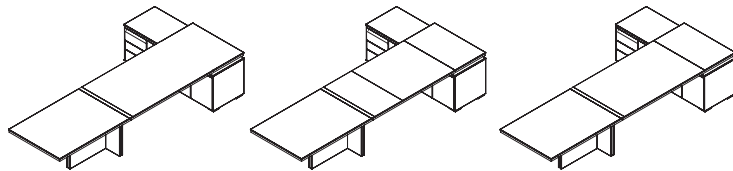

# VIII. Ario

Ario is a collection of executive furniture with exceptional finishes. Standard offer includes not only straight executive desks with fixed or adjustable height, but also desks with conference extensions and desks supported on sideboards. Ario collection is complemented by a wide range of innovative items of equipment of cabinets and showcases units such as a TV cabinet and a minibar showcase.

# Ario

Straight executive desks

Executive desks with conference extensions

Executive desks supported on sideboards

Executive desks with electric height adjustment

Executive desks with conference extensions supported on sideboards

Underdesk sideboards

Pedestals

Conference tables

Occasional tables

TV cabinet

Minibar showcase

Showcases