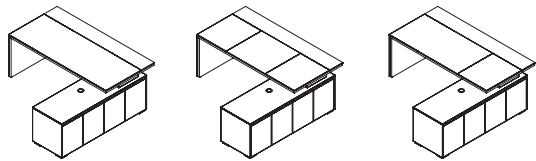

# VIII. Ario

Ario is a collection of executive furniture with exceptional finishes. Standard offer includes not only straight executive desks with fixed or adjustable height, but also desks with conference extensions and desks supported on sideboards. Ario collection is complemented by a wide range of innovative items of equipment of cabinets and showcases units such as a TV cabinet and a minibar showcase.

# Ario

Straight executive desks

Executive desks with conference extensions

Executive desks supported on sideboards

Executive desks with electric height adjustment

Executive desks with conference extensions supported on sideboards