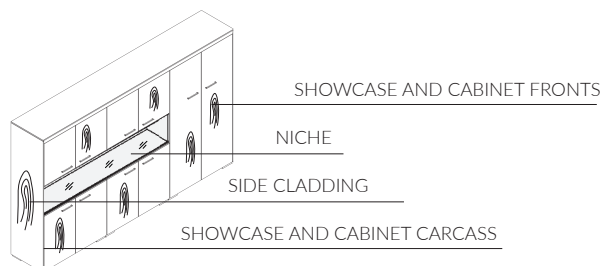

Ario / Colors

Please note that natural materials - veneer, stone and natural leather are distinguished by its unique properties such as: color variation in one element, lining or irregular grain, micro cracks and holes. These are not their disadvantages, but advantages. They make elements made of natural components inimitable and decorative. Additionally, veneer is not resistant to heat and changes its color when exposed to sunlight. Such complaints will not be taken into consideration. If you order the product again, it may be different shade. The client takes note of this. More information can be found in „MARO furniture care and maintenance” manual.