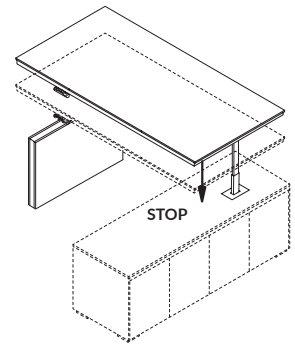

Anti-collision sensor

Each Ario desk with electric height adjustment is equipped with an anti-collision sensor as standard.