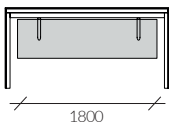

Modesty panel

The desks can be equipped with modesty panels with a surcharge:

- 18 mm thick melamine board,
- 19 mm thick veneer board,
- 18 mm thick melamine board in the internal color of the desk (UNI) + polished stone 12 mm (from the outer part of the desk),
- 18 mm thick melamine board in the internal color of the desk (UNI) + Lacobel Glass 4 mm (from the outer part of the desk).

Modesty panel for desk

Modesty panel for desk supported on sideboard