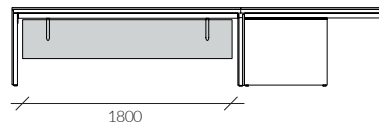

## Modesty panel

The desks can be equipped with modesty panels with a surcharge:

- 18 mm thick melamine board,
- 19 mm thick veneer board,
- 18 mm thick melamine board in the internal color of the desk (UNI) + polished stone 12 mm (from the outer part of the desk),
- 18 mm thick melamine board in the internal color of the desk (UNI) + Lacobel Glass 4 mm (from the outer part of the desk).

Modesty panel for desk

Modesty panel for desk supported on sideboard

Modesty panel for desk with conference extension

Modesty panel for desk with conference extension supported on sideboard

MODESTY PANELS