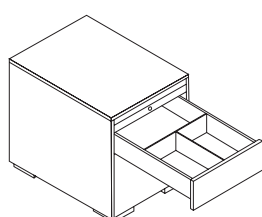

Transverse and longitudinal dividers