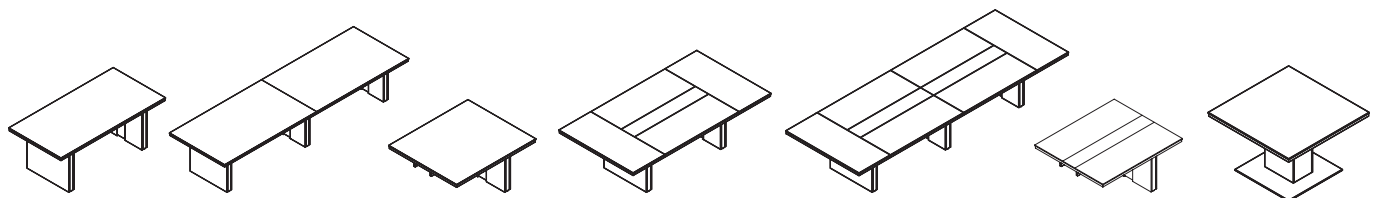

Conference tables