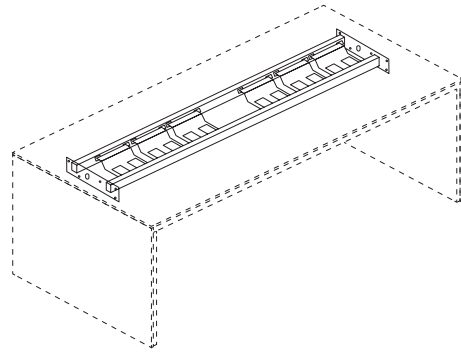

Ario / Equipment

Cable channel

Each desk from Ario collection is equipped with a fold-down cable channel as standard. The channel is powder-coated in the color of the frame.

Modesty panel

The desks can be equipped with modesty panels with a surcharge:

- 18 mm thick melamine board,
- 19 mm thick veneer board,
- 18 mm thick melamine board in the internal color of the desk (UNI) + polished stone 12 mm (from the outer part of the desk),
- 18 mm thick melamine board in the internal color of the desk (UNI) + Lacobel Glass 4 mm (from the outer part of the desk).

Modesty panel for desk

Modesty panel for desk supported on sideboard

Modesty panel for desk with conference extension

Modesty panel for desk with conference extension supported on sideboard

		MODESTY PANELS				
		Board	Glass	Veneer	Stone	
STRAIGHT DESK	Desks width	2000	ZP 21	ZL 21	ZF 21	ZS 21
		2200	ZP 31	ZL 31	ZF 31	ZS 31
DESK SUPPORTED ON SIDEBOARD	Desks width	2000	ZP 22	ZL 22	ZF 22	ZS 22
		2200	ZP 32	ZL 32	ZF 32	ZS 32
DESK WITH CONFERENCE EXTENSION	Desks width	2000	ZP 21	ZL 21	ZF 21	ZS 21
		2200	ZP 31	ZL 31	ZF 31	ZS 31
DESK WITH CONFERENCE EXTENSION SUPPORTED ON SIDEBOARD	Desks width	2000	ZP 22	ZL 22	ZF 22	ZS 22
		2200	ZP 32	ZL 32	ZF 32	ZS 32