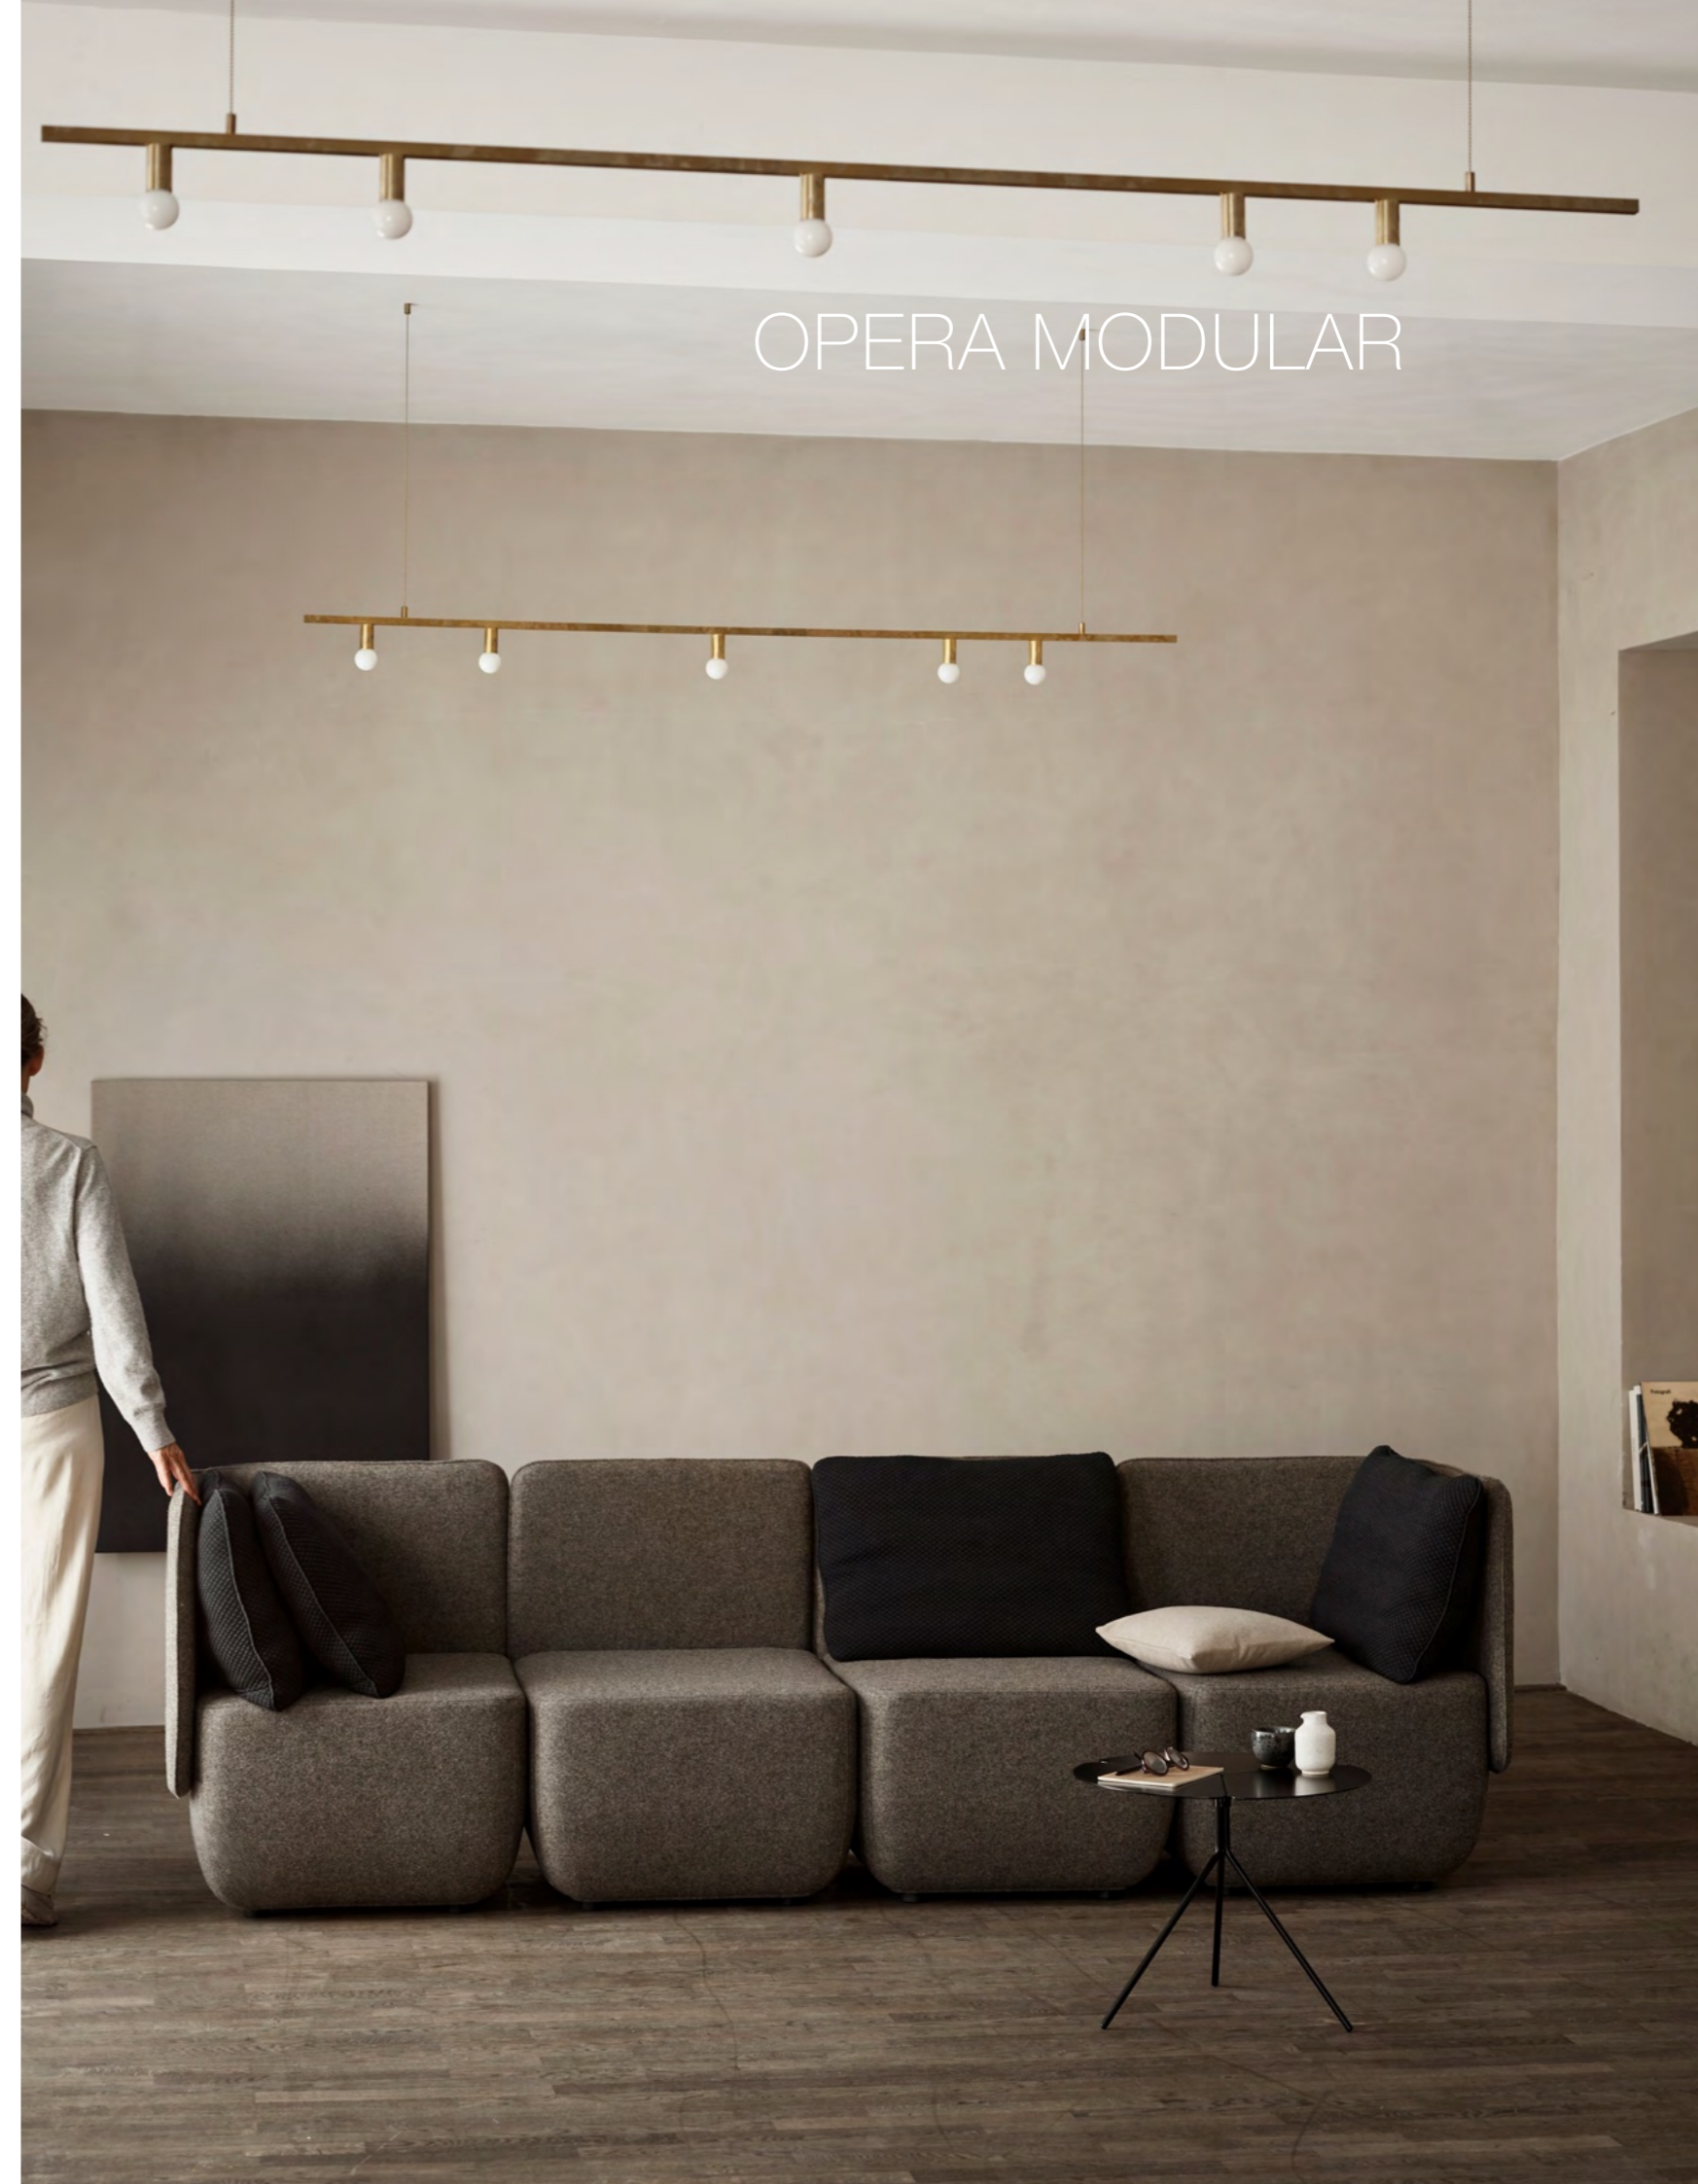

OPERA

DESIGN: BUSK + HERTZOG

A symphony of possibilities. The OPERA sofa and chair is designed with our need for both communication, interaction and privacy in mind. Choose a high or a low backrest depending on the atmosphere you wish to create. OPERA can be used single standing, in traditional seating groups or in larger configurations. A combination of the sofas and the chairs create a fresh and contemporary look.

Compose your own.
 OPERA is a modular sofa system with very compact dimensions, perfect even in small spaces.
 The clean lines and the distinct separation between seat and back make it possible to create a wide variety of fabric- and colour combinations, giving you the freedom to choose a look that suits your personality, budget and space.
 See combinations at www.softlinefurniture.com

Single
 L 63 D 67 H 80 SH 42 cm
 Corner
 L 67 D 67 H 80 SH 42 cm
 Cushion
 L 60 D 13 H 43 cm

OPERA POUF

DESIGN: BUSK + HERTZOG

The complete orchestra. The OPERA poufs reflect the clean, tight look of the entire OPERA line. It comes in three sizes and is a perfect addition to the OPERA sofa or armchair. You can also use them as seats in waiting rooms, as informal meeting seats or create interesting and inviting workspaces in combination with small satellite tables.

17

Pouf Small
L 70 D 52 H 42 cm
Pouf Medium
L 70 D 70 H 42 cm
Pouf Large
L 140 D 52 H 42 cm

OPERA TABLE

DESIGN: BUSK + HERTZOG

With the addition of a table for the OPERA series, even more functions and possibilities have been added to the flexible and versatile family. The table's design matches the softly rounded corners of the upholstered furniture, and the dimensions of the table top harmonise with the back and sides of the seating furniture. Combined with the OPERA partition wall, intimate and informal meeting rooms can be created. The new table is an important supplement to any group arrangement of the OPERA series' seating furniture with both high and low backrest.