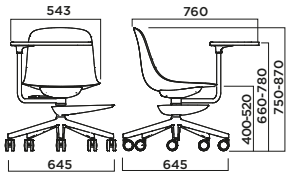

PURE LOOP EDU 5 star updown

5046-5SUP

| | |
|--------------------|---------------|
| BASE | SHELL |
| | Polypropylene |
| Polished aluminium | - |
| Painted aluminium | - |

| Box | A(cm) | B(cm) | h(cm) | PCS | Weight (kg) |
|-----|-------|-------|-------|-----|-------------|
| | 67 | 67 | 82 | 1 | 12.2 |