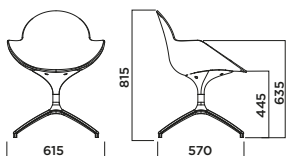

COOKIE

COOKIE 4 legs

5007-4LGP

FRAME	SHELL
	Polypropylene
Painted steel	-
Chromium plated steel	-

Box	A(cm)	B(cm)	h(cm)	PCS	Weight (kg)
	59	63	85.5	1	13.3

COOKIE wooden legs

5007-WLGP

FRAME	SHELL
	Polypropylene
Natural solid beech	-
Lacquered solid beech	-

Box	A(cm)	B(cm)	h(cm)	PCS	Weight (kg)
	59	63	85.5	1	13.3

COOKIE

COOKIE swivel

5007-4STP

	BASE	SHELL
		Polypropylene
☉	Polished aluminium	-
☉	Matt painted aluminium	-

Box	A(cm)	B(cm)	h(cm)	PCS	Weight (kg)
	59	63	85.5	1	14.7

COOKIE swivel with castors

5007-4SCP

	BASE	SHELL
		Polypropylene
☉	Polished aluminium	-
☉	Matt painted aluminium	-

Box	A(cm)	B(cm)	h(cm)	PCS	Weight (kg)
	59	63	85.5	1	14.7

COOKIE 5 stars updown

5007-5SUP

BASE	SHELL
	Polypropylene
Polished aluminium	-
Matt painted aluminium	-