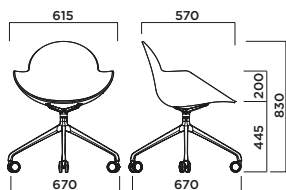

COOKIE

COOKIE 4 legs

5007-4LGP

FRAME	SHELL
	Polypropylene
Painted steel	-
Chromium plated steel	-

Box	A(cm)	B(cm)	h(cm)	PCS	Weight (kg)
	59	63	85.5	1	13.3

COOKIE wooden legs

5007-WLGP

FRAME	SHELL
	Polypropylene
Natural solid beech	-
Lacquered solid beech	-

Box	A(cm)	B(cm)	h(cm)	PCS	Weight (kg)
	59	63	85.5	1	13.3

COOKIE

COOKIE swivel

5007-4STP

	BASE	SHELL
		Polypropylene
☉	Polished aluminium	-
☉	Matt painted aluminium	-

Box	A(cm)	B(cm)	h(cm)	PCS	Weight (kg)
	59	63	85.5	1	14.7

COOKIE swivel with castors

5007-4SCP

	BASE	SHELL
		Polypropylene
☉	Polished aluminium	-
☉	Matt painted aluminium	-

Box	A(cm)	B(cm)	h(cm)	PCS	Weight (kg)
	59	63	85.5	1	14.7

COOKIE 5 stars updown

5007-5SUP

BASE	SHELL
	Polypropylene
Polished aluminium	-
Matt painted aluminium	-