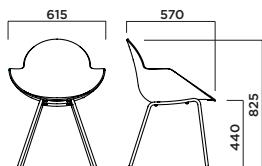

COOKIE

COOKIE 4 legs

5007-4LGP

FRAME	SHELL
	Polypropylene
Painted steel	-
Chromium plated steel	-

Box	A(cm)	B(cm)	h(cm)	PCS	Weight (kg)
	59	63	85.5	1	13.3

COOKIE wooden legs

5007-WLGP

FRAME	SHELL
	Polypropylene
Natural solid beech	-
Lacquered solid beech	-

Box	A(cm)	B(cm)	h(cm)	PCS	Weight (kg)
	59	63	85.5	1	13.3

COOKIE

COOKIE swivel

5007-4STP

	BASE	SHELL
		Polypropylene
☉	Polished aluminium	-
☉	Matt painted aluminium	-

Box	A(cm)	B(cm)	h(cm)	PCS	Weight (kg)
	59	63	85.5	1	14.7