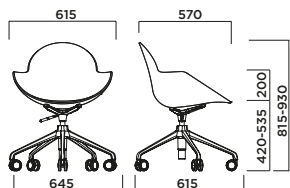

Box	A(cm)	B(cm)	h(cm)	PCS	Weight (kg)
	59	63	85.5	1	13.3

COOKIE

COOKIE swivel

5007-4STP

	BASE	SHELL
		Polypropylene
☉	Polished aluminium	-
☉	Matt painted aluminium	-

Box	A(cm)	B(cm)	h(cm)	PCS	Weight (kg)
	59	63	85.5	1	14.7

COOKIE swivel with castors

5007-4SCP

	BASE	SHELL
		Polypropylene
☉	Polished aluminium	-
☉	Matt painted aluminium	-

Box	A(cm)	B(cm)	h(cm)	PCS	Weight (kg)
	59	63	85.5	1	14.7

COOKIE 5 stars updown

5007-5SUP

BASE	SHELL
	Polypropylene
Polished aluminium	-
Matt painted aluminium	-

Box	A(cm)	B(cm)	h(cm)	PCS	Weight (kg)
	59	63	85.5	1	14.7

COOKIE 4 legs upholstered

5007-4LGT

FRAME	UPHOLSTERY									
	A	B	C	D	E	F	G	H	I	J
Painted steel	-	-	-	N/A	-	-	-	-	-	-
Chromium plated steel	-	-	-	N/A	-	-	-	-	-	-