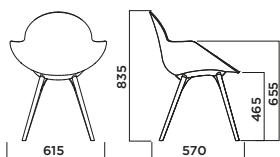

COOKIE

COOKIE 4 legs

5007-4LGP

FRAME	SHELL
	Polypropylene
Painted steel	-
Chromium plated steel	-

Box	A(cm)	B(cm)	h(cm)	PCS	Weight (kg)
	59	63	85.5	1	13.3

COOKIE wooden legs

5007-WLGP

FRAME	SHELL
	Polypropylene
Natural solid beech	-
Lacquered solid beech	-

Box	A(cm)	B(cm)	h(cm)	PCS	Weight (kg)
	59	63	85.5	1	13.3

COOKIE

COOKIE swivel

5007-4STP

	BASE	SHELL
		Polypropylene
☉	Polished aluminium	-
☉	Matt painted aluminium	-

Box	A(cm)	B(cm)	h(cm)	PCS	Weight (kg)
	59	63	85.5	1	14.7

COOKIE swivel with castors

5007-4SCP

	BASE	SHELL
		Polypropylene
☉	Polished aluminium	-
☉	Matt painted aluminium	-

Box	A(cm)	B(cm)	h(cm)	PCS	Weight (kg)
	59	63	85.5	1	14.7

COOKIE 5 stars updown

5007-5SUP

BASE	SHELL
	Polypropylene
Polished aluminium	-
Matt painted aluminium	-