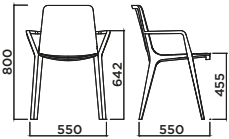

ROTA04
Black stained

Footrest

Steel

31
Matt black

35
Grey

SEAME chair

5038-4LGW

FRAME	SEAT AND BACKREST
	Plywood
Natural solid beech	-
Natural solid oak	-
Stained solid oak	-

Box	A(cm)	B(cm)	h(cm)	PCS	Weight (kg)
	51	57	82.5	1	8.9

SEAME with arms

5038-4LCW

FRAME	SEAT AND BACKREST
	Plywood
Natural solid beech	-
Natural solid oak	-
Stained solid oak	-

Box	A(cm)	B(cm)	h(cm)	PCS	Weight (kg)
	61	61	85.5	1	10.5

SEAME kitchen stool

5038-KSTW

FRAME	SEAT AND BACKREST
	Plywood
Natural solid beech	-
Natural solid oak	-
Stained solid oak	-

Box	A(cm)	B(cm)	h(cm)	PCS	Weight (kg)
	45	57	85.5	1	9.6

SEAME bar stool

5038-BSTW