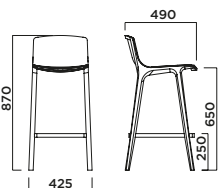

ROTA04
Black stained

Footrest

Steel

31
Matt black

35
Grey

SEAME chair

5038-4LGW

FRAME	SEAT AND BACKREST
	Plywood
Natural solid beech	-
Natural solid oak	-
Stained solid oak	-

Box	A(cm)	B(cm)	h(cm)	PCS	Weight (kg)
	51	57	82.5	1	8.9

SEAME with arms

5038-4LCW

FRAME	SEAT AND BACKREST
	Plywood
Natural solid beech	-
Natural solid oak	-
Stained solid oak	-

Box	A(cm)	B(cm)	h(cm)	PCS	Weight (kg)
	61	61	85.5	1	10.5

SEAME kitchen stool

5038-KSTW

FRAME	SEAT AND BACKREST
	Plywood
Natural solid beech	-
Natural solid oak	-
Stained solid oak	-

Box	A(cm)	B(cm)	h(cm)	PCS	Weight (kg)
	45	57	85.5	1	9.6

SEAME bar stool

5038-BSTW