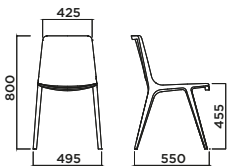

ROTA04
Black stained

Footrest

Steel

31
Matt black

35
Grey

SEAME chair

5038-4LGW

FRAME	SEAT AND BACKREST
	Plywood
Natural solid beech	-
Natural solid oak	-
Stained solid oak	-

Box	A(cm)	B(cm)	h(cm)	PCS	Weight (kg)
	51	57	82.5	1	8.9

SEAME with arms

5038-4LCW

FRAME	SEAT AND BACKREST
	Plywood
Natural solid beech	-
Natural solid oak	-
Stained solid oak	-

Box	A(cm)	B(cm)	h(cm)	PCS	Weight (kg)
	61	61	85.5	1	10.5

SEAME kitchen stool

5038-KSTW

FRAME	SEAT AND BACKREST
	Plywood
Natural solid beech	-
Natural solid oak	-
Stained solid oak	-

Box	A(cm)	B(cm)	h(cm)	PCS	Weight (kg)
	45	57	85.5	1	9.6

SEAME bar stool

5038-BSTW