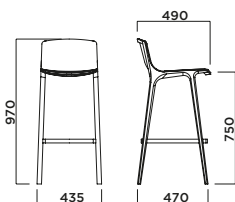

ROTA04
Black stained

Footrest

Steel

31
Matt black

35
Grey

SEAME chair

5038-4LGW

FRAME	SEAT AND BACKREST
	Plywood
Natural solid beech	-
Natural solid oak	-
Stained solid oak	-

Box	A(cm)	B(cm)	h(cm)	PCS	Weight (kg)
	51	57	82.5	1	8.9

SEAME with arms

5038-4LCW

FRAME	SEAT AND BACKREST
	Plywood
Natural solid beech	-
Natural solid oak	-
Stained solid oak	-

Box	A(cm)	B(cm)	h(cm)	PCS	Weight (kg)
	61	61	85.5	1	10.5

SEAME kitchen stool

5038-KSTW

FRAME	SEAT AND BACKREST
	Plywood
Natural solid beech	-
Natural solid oak	-
Stained solid oak	-

Box	A(cm)	B(cm)	h(cm)	PCS	Weight (kg)
	45	57	85.5	1	9.6

SEAME bar stool

5038-BSTW

CIVIS

FRAME	SEAT AND BACKREST
	Plywood
Natural solid beech	-
Natural solid oak	-
Stained solid oak	-

Box	A(cm)	B(cm)	h(cm)	PCS	Weight (kg)
	45	57	85.5	1	10.3