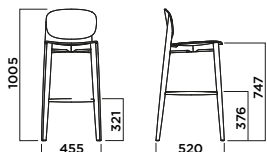

HARMO chair

5015-4LGW

CATAS

4

FRAME	SEAT AND BACKREST
Natural solid beech	
Lacquered solid beech	
Natural solid ash	
Stained solid ash	

Box	A(cm)	B(cm)	h(cm)	PCS	Weight (kg)
	50	50.5	79.5	2	10

HARMO kitchen stool

5015-KSTW

FRAME	SEAT AND BACKREST
Natural solid beech	
Lacquered solid beech	
Natural solid ash	
Stained solid ash	

Box	A(cm)	B(cm)	h(cm)	PCS	Weight (kg)
	58	58	79	1	14

HARMO bar stool

5015-BSTW

FRAME	SEAT AND BACKREST
Natural solid beech	
Lacquered solid beech	
Natural solid ash	
Stained solid ash	

Box	A(cm)	B(cm)	h(cm)	PCS	Weight (kg)
	58	58	89	1	9.5

HARMO chair upholstered

5015-4LGT

4

FRAME	UPHOLSTERY									
	A	B	C	D	E	F	G	H	I	J
Natural solid beech	-	-	-	-	-	-	-	-	-	-
Lacquered solid beech	-	-	-	-	-	-	-	-	-	-
Natural solid ash	-	-	-	-	-	-	-	-	-	-
Stained solid ash	-	-	-	-	-	-	-	-	-	-