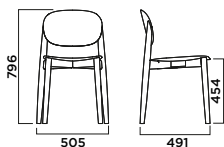

HARMO chair

5015-4LGW

CATAS

4

FRAME	SEAT AND BACKREST
Natural solid beech	
Lacquered solid beech	
Natural solid ash	
Stained solid ash	

Box	A(cm)	B(cm)	h(cm)	PCS	Weight (kg)
	50	50.5	79.5	2	10

HARMO kitchen stool

5015-KSTW

FRAME	SEAT AND BACKREST
Natural solid beech	
Lacquered solid beech	
Natural solid ash	
Stained solid ash	

Box	A(cm)	B(cm)	h(cm)	PCS	Weight (kg)
	58	58	79	1	14

HARMO bar stool

5015-BSTW

FRAME	SEAT AND BACKREST
Natural solid beech	
Lacquered solid beech	
Natural solid ash	
Stained solid ash	

Box	A(cm)	B(cm)	h(cm)	PCS	Weight (kg)
	58	58	89	1	9.5

HARMO chair upholstered

5015-4LGT

4

FRAME	UPHOLSTERY									
	A	B	C	D	E	F	G	H	I	J
Natural solid beech	-	-	-	-	-	-	-	-	-	-
Lacquered solid beech	-	-	-	-	-	-	-	-	-	-
Natural solid ash	-	-	-	-	-	-	-	-	-	-
Stained solid ash	-	-	-	-	-	-	-	-	-	-