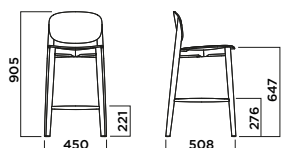

HARMO chair

5015-4LGW

CATAS

4

FRAME	SEAT AND BACKREST
Natural solid beech	
Lacquered solid beech	
Natural solid ash	
Stained solid ash	

Box	A(cm)	B(cm)	h(cm)	PCS	Weight (kg)
	50	50.5	79.5	2	10

HARMO kitchen stool

5015-KSTW

FRAME	SEAT AND BACKREST
Natural solid beech	
Lacquered solid beech	
Natural solid ash	
Stained solid ash	

Box	A(cm)	B(cm)	h(cm)	PCS	Weight (kg)
	58	58	79	1	14

HARMO bar stool

5015-BSTW

FRAME	SEAT AND BACKREST
Natural solid beech	
Lacquered solid beech	
Natural solid ash	
Stained solid ash	

Box	A(cm)	B(cm)	h(cm)	PCS	Weight (kg)
	58	58	89	1	9.5

HARMO chair upholstered

5015-4LGT

4

FRAME	UPHOLSTERY									
	A	B	C	D	E	F	G	H	I	J
Natural solid beech	-	-	-	-	-	-	-	-	-	-
Lacquered solid beech	-	-	-	-	-	-	-	-	-	-
Natural solid ash	-	-	-	-	-	-	-	-	-	-
Stained solid ash	-	-	-	-	-	-	-	-	-	-