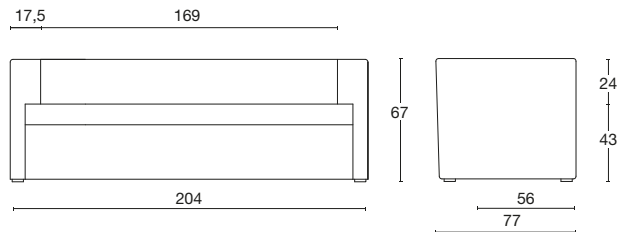

TOFFEE

Diemme Lab / 2008

Warranty: 5 YEARS

Armchair and sofa

Waiting armchair or two-seater sofa with beech ply frame, polyurethane foam padding, fully upholstered. Black lacquered wooden feet. Three-seater sofa also available.

frame

- wood
- feet: black lacquered wood

upholstery

fabric	faux leather	faux leather	fabric	fabric	fabric	fabric	fabric	fabric	fabric	fabric	leather	leather	leather
Jet	Planet	Cube	Mirage	Era	Model	Ikon	Gorgeous	Wolin	Hestan	Blazer	Polo	Fiesta	Nuvola
15 colours	15 colours	15 colours	15 colours	15 colours	15 colours	14 colours	15 colours	9 colours	6 colours	12 colours	15 colours	9 colours	6 colours
Cat. F	Cat. F	Cat. G	Cat. G	Cat. S	Cat. S	Cat. Top	Cat. Extra	Cat. Extra	Cat. Extra	Cat. Extra	Cat. Fiesta		

Please refer to the materials folder for the fabric, leather and faux leather colour palette.