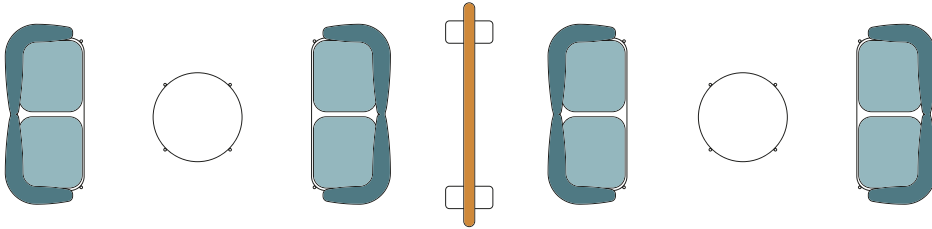

SNAKE

Diemme Lab / 2020