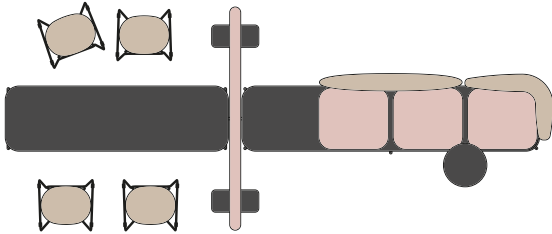

SNAKE

Diemme Lab / 2020