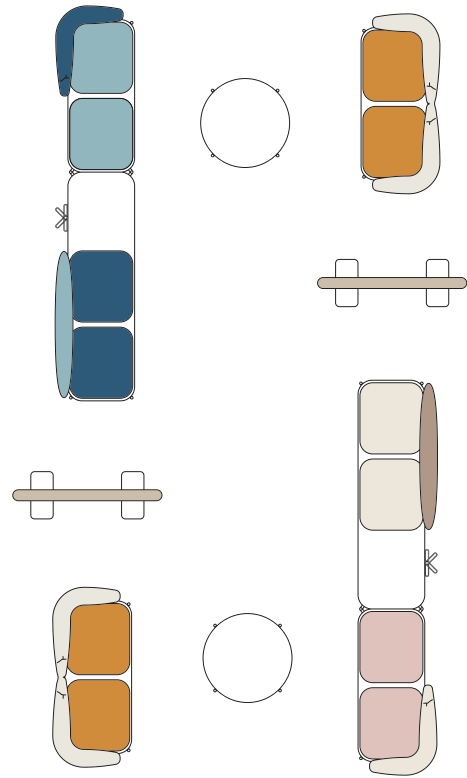

SNAKE

Diemme Lab / 2020