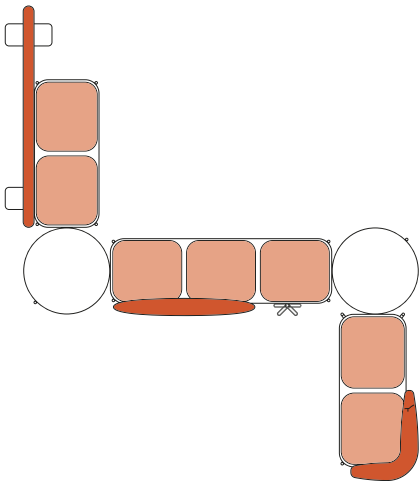

SNAKE

Diemme Lab / 2020