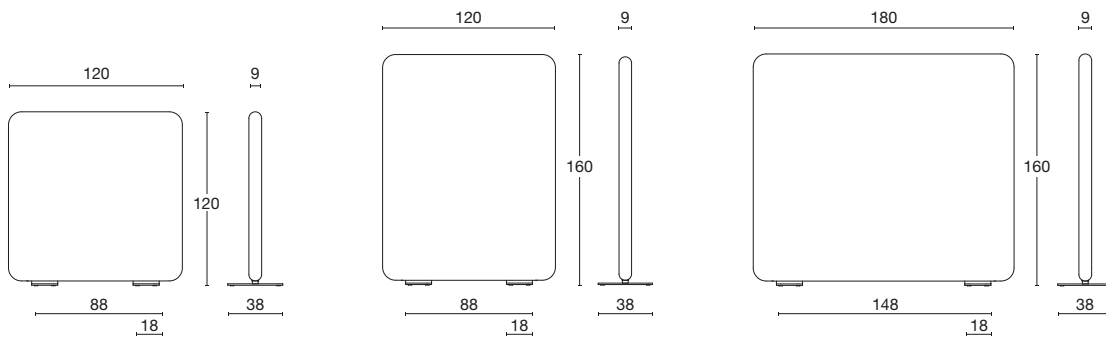

Please refer to the materials folder for the fabric, leather and faux leather colour palette.

SNAKE

Diemme Lab / 2020

table / L. 180 / H. 70,5

frame

top: Hpl black / white

base metal: black / white

upholstery