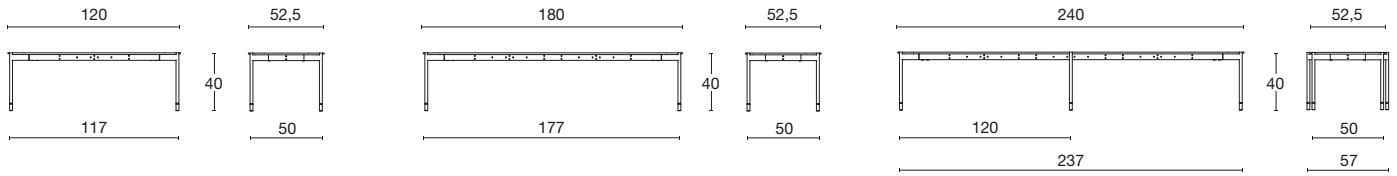

Please refer to the materials folder for the fabric, leather and faux leather colour palette.

SNAKE

Diemme Lab / 2020

table / L. 180 / H. 70,5

frame

top: Hpl black / white

base metal: black / white

upholstery