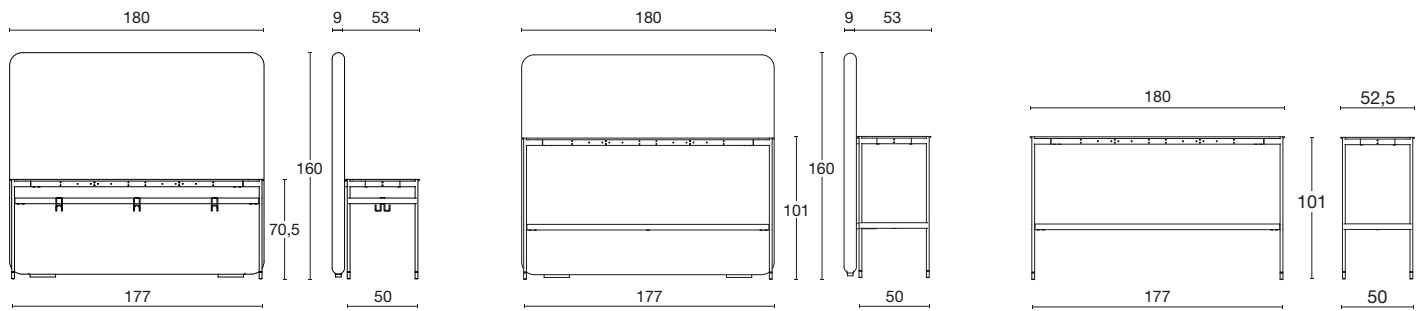

Please refer to the materials folder for the fabric, leather and faux leather colour palette.

SNAKE

Diemme Lab / 2020

table / L. 180 / H. 70,5

frame

top: Hpl black / white

base metal: black / white

upholstery