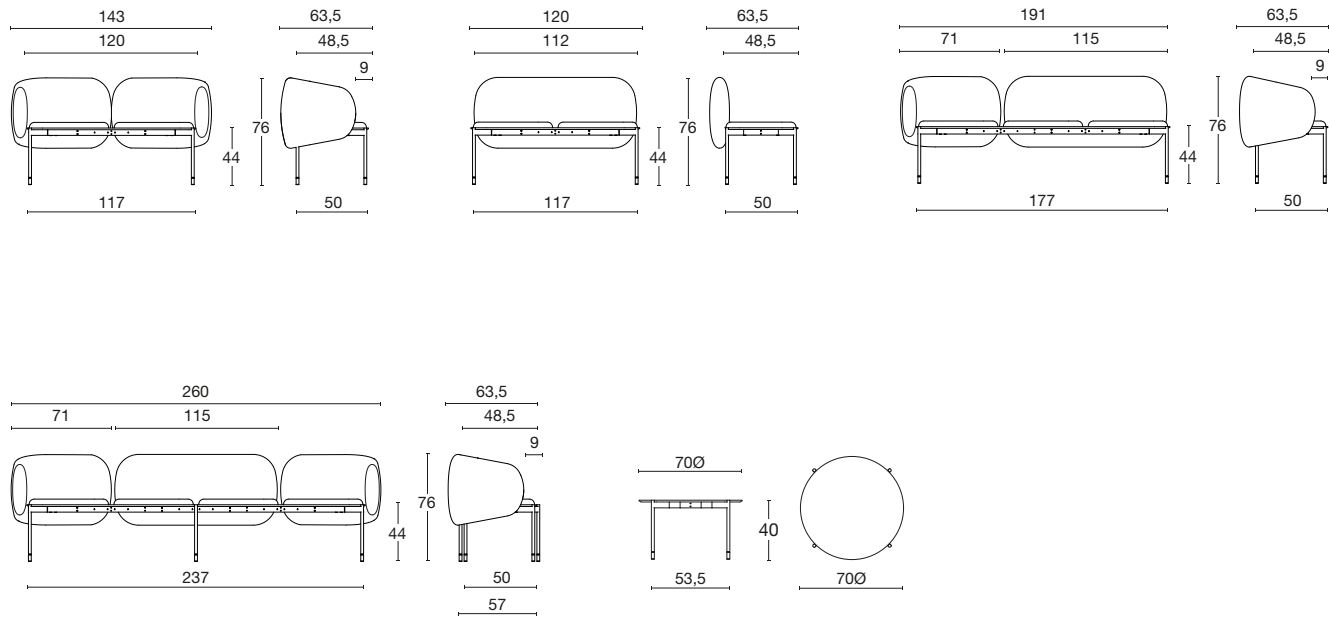

SNAKE

Diemme Lab / 2020

EN 1728 / EN 1022 / UNI EN 16139 / Warranty: 5 YEARS

Modular system

A modular system with minimal lines, ideal for functional waiting rooms, consisting of two, three and four-seater seater benches with HPL seat, and black or white lacquered metal frame, with adjustable feet. They can be upgraded with accessories that add colour and comfort such as upholstered seats, backs and arms, power points, computer accessory table, round table also suitable as a corner for L-shaped configurations, and even coat-stands, racks and suspended feature shelving. The family also includes three different sizes of upholstered screen to be used either stand-alone or fixed to the frame to divide up spaces. A 70 cm high version of the bench is also available and is suitable as a support surface or as an informal seat, and there is also a 101 cm high table version: all elements work throughout the system.