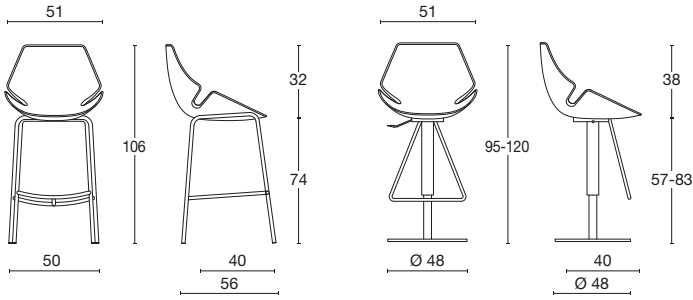

EON

Plus Design / 2011

frame

Tech polyurethane / steel

base: chromed / lacquered black / polished aluminum