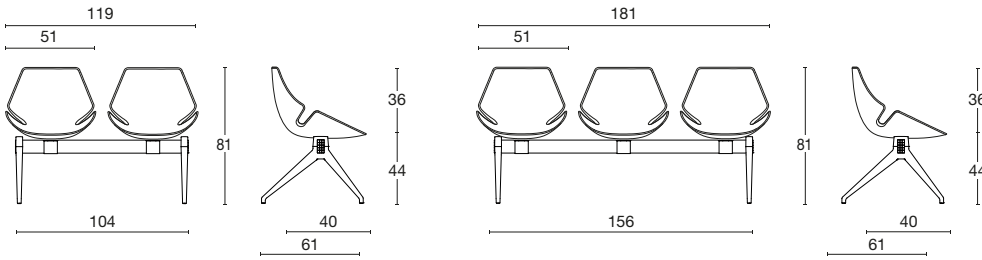

EON

Plus Design / 2011

frame

Tech polyurethane / steel

base: chromed / lacquered black / polished aluminum