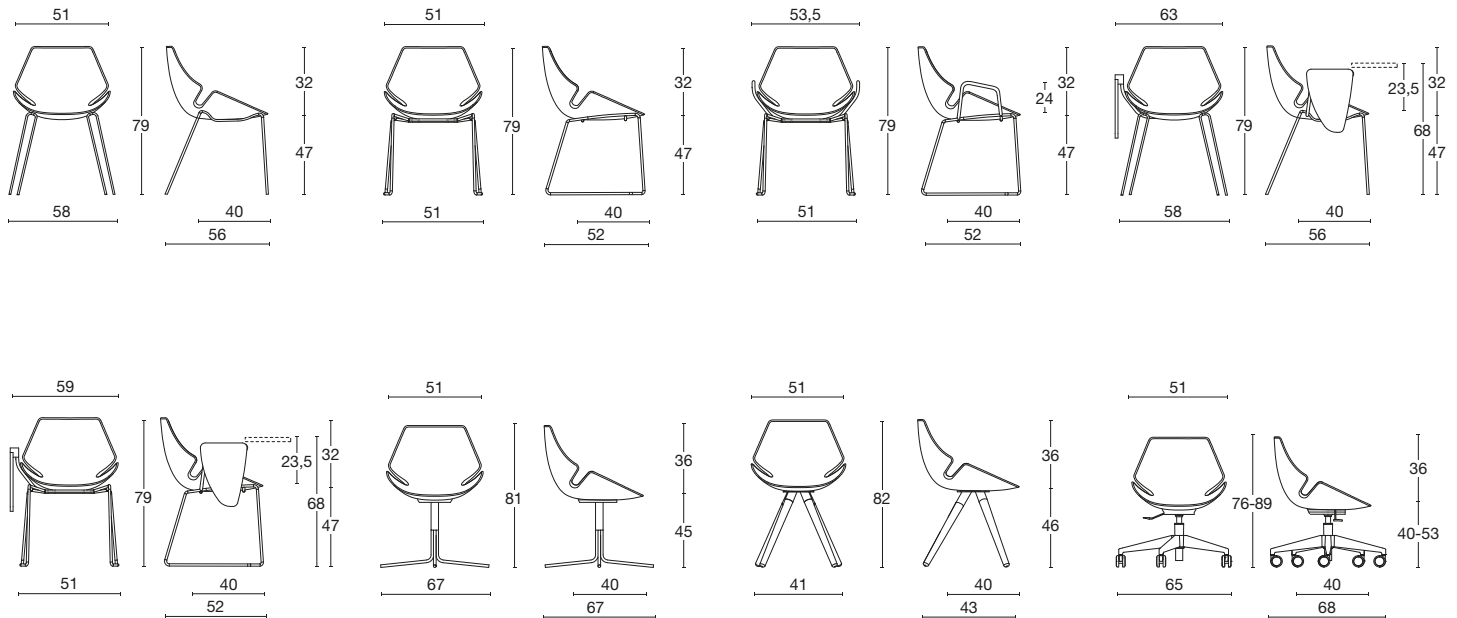

White

EON

Plus Design / 2011

UNI EN 15373 / UNI EN 1728 / Warranty: 5 YEARS

Community chair / visitor / bench / stool

Just the chair for the contract, office or home. Body in coloured rigid TECH polyurethane. Available: on 4 chromed legs; on a chromed or black sled base; on 4 wooden legs in ash; on a 5-spur aluminium base with gaslift and castors; or on a tubular steel base with swivel. Also available as a barstool on chromed sled; or as two, three, four or five-seater beam units. Fixed stool with chromed frame; or with gaslift on a round chromed base. The shell can also be upholstered.

frame

Tech polyurethane / steel

base: chromed / lacquered black / polished aluminum

upholstery

fabric	faux leather	faux leather	fabric	fabric	fabric	fabric	fabric	fabric	fabric	fabric	fabric	leather	leather	leather
Jet	Planet	Cube	Mirage	Era	Model	Ikon	Gorgeous	Wolin	Hestan	Blazer	Polo	Fiesta	Nuvola	
15 colours	15 colours	15 colours	15 colours	15 colours	15 colours	14 colours	15 colours	9 colours	6 colours	12 colours	15 colours	9 colours	6 colours	
Cat. F	Cat. F	Cat. G	Cat. G	Cat. S	Cat. S	Cat. Top	Cat. Extra	Cat. Extra	Cat. Extra	Cat. Extra	Cat. Fiesta			