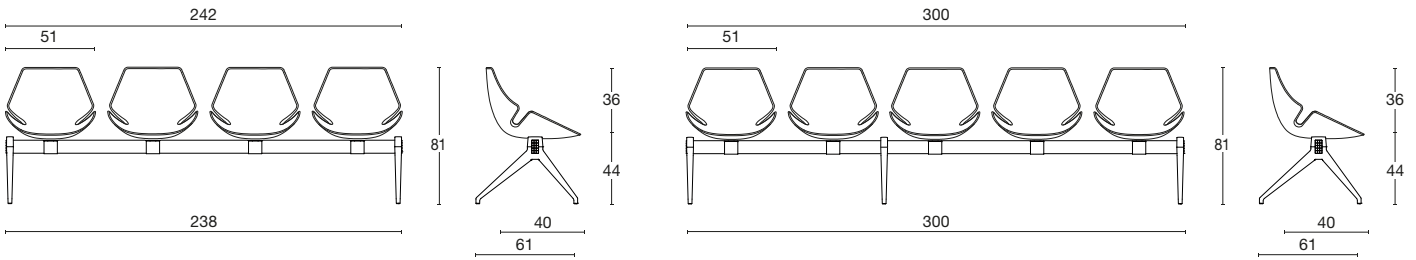

EON

Plus Design / 2011

frame

Tech polyurethane / steel

base: chromed / lacquered black / polished aluminum