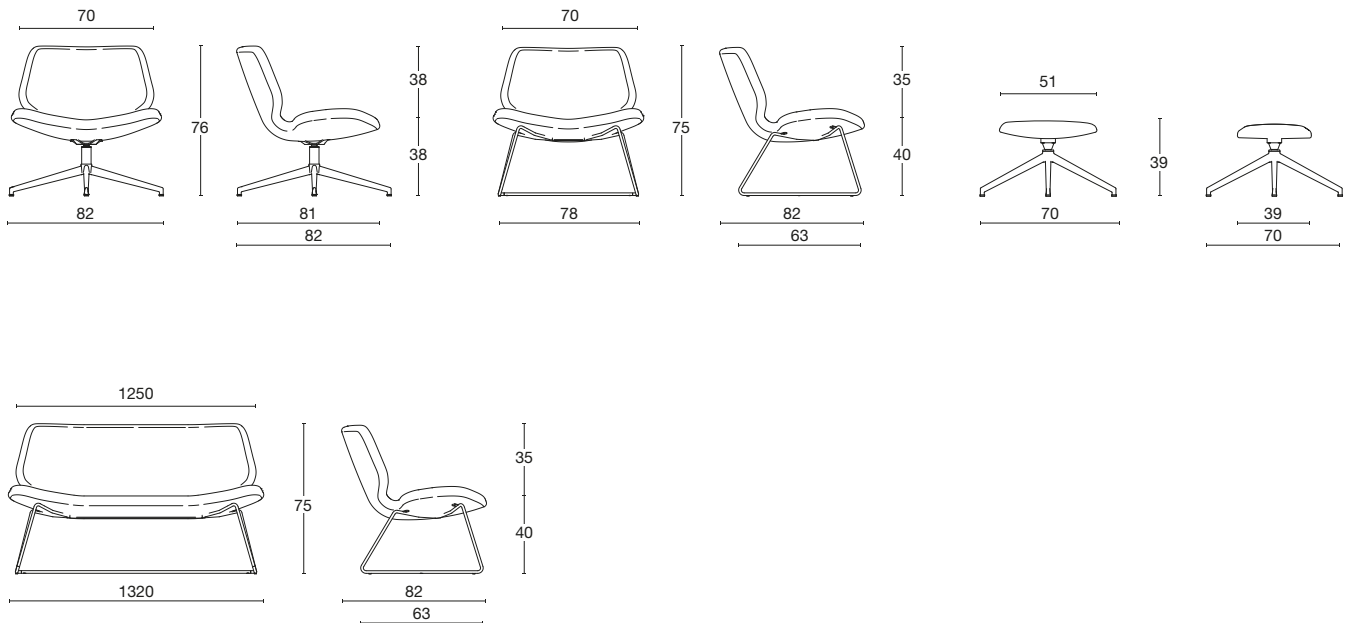

EON LOUNGE

Plus Design / 2018

Warranty: 5 YEARS

Armchair and sofa

Shell in curved padded wood with polyurethane foam and completely upholstered. Black lacquered sled or 4-spoked frame in black lacquered aluminum. Available as a lounge chair, two-seater, and pouffe.

frame

beech plywood

base: black metal / black lacquered aluminum