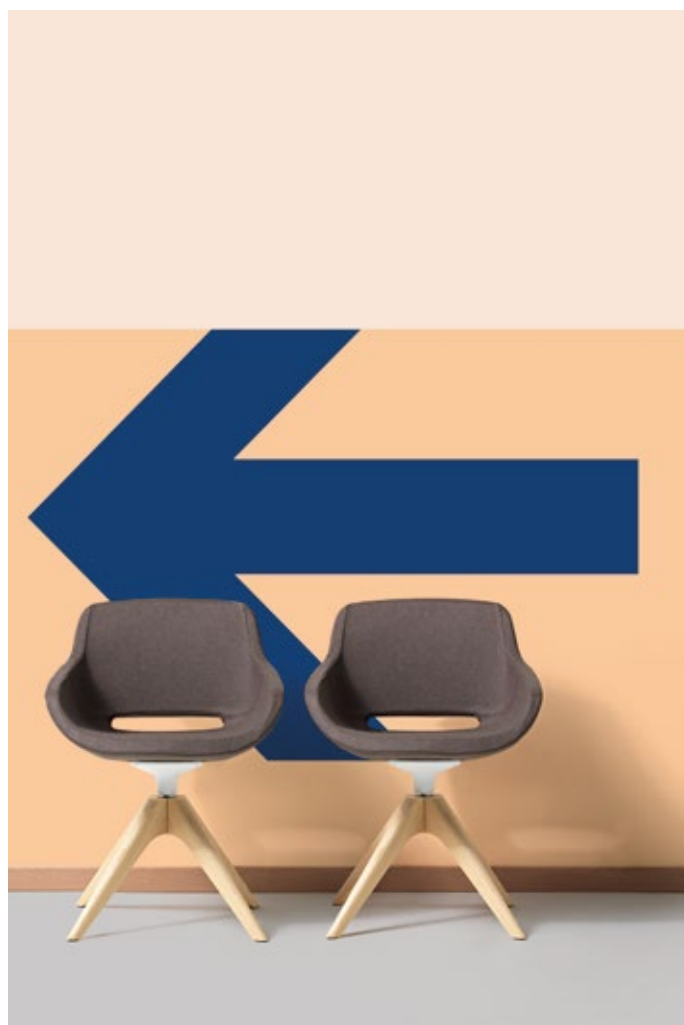

CLEA PLUS

Diemme Lab / 2017

Blazer CUZ31