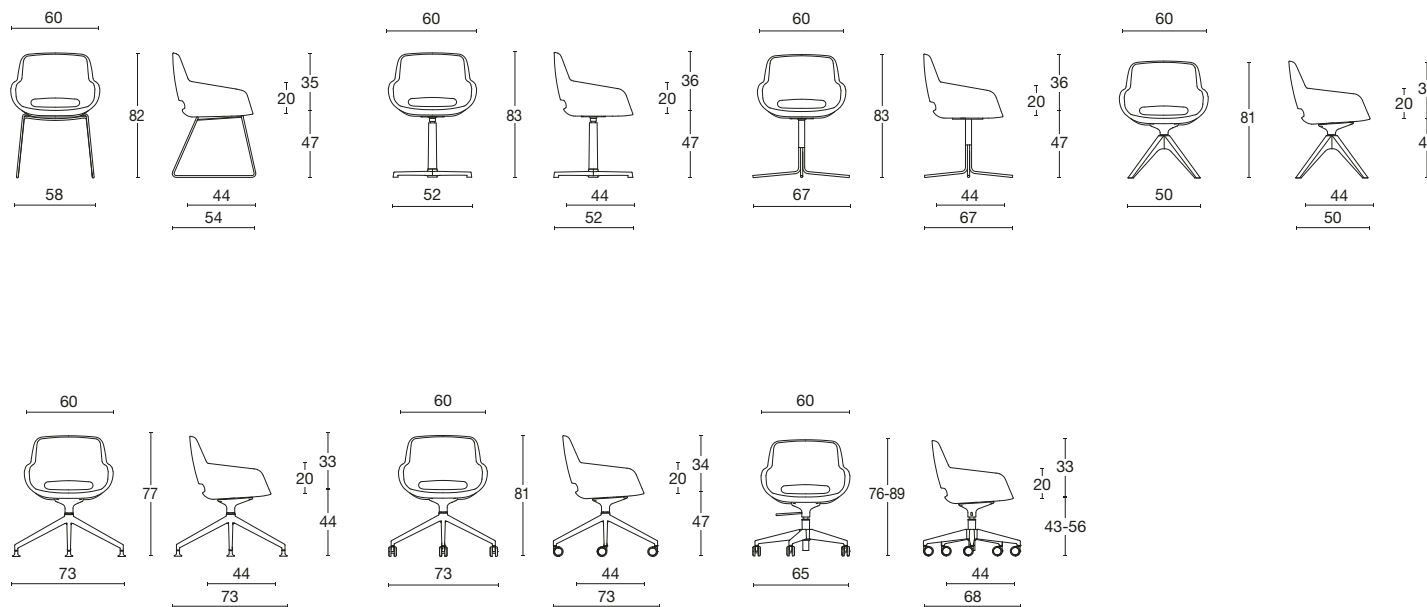

## Visitor

An armchair with sinewy lines and an inner steel structure and padding in cold polyurethane foam. Available on various bases: 5-spur aluminum with swivel, gas lift and rubber wheels; 4 aluminum blades with automatic return mechanism; 4 tubular steel spokes with swivel; chromed sled; black or white lacquered pyramid; wooden four-legged pyramid frame with swivel.