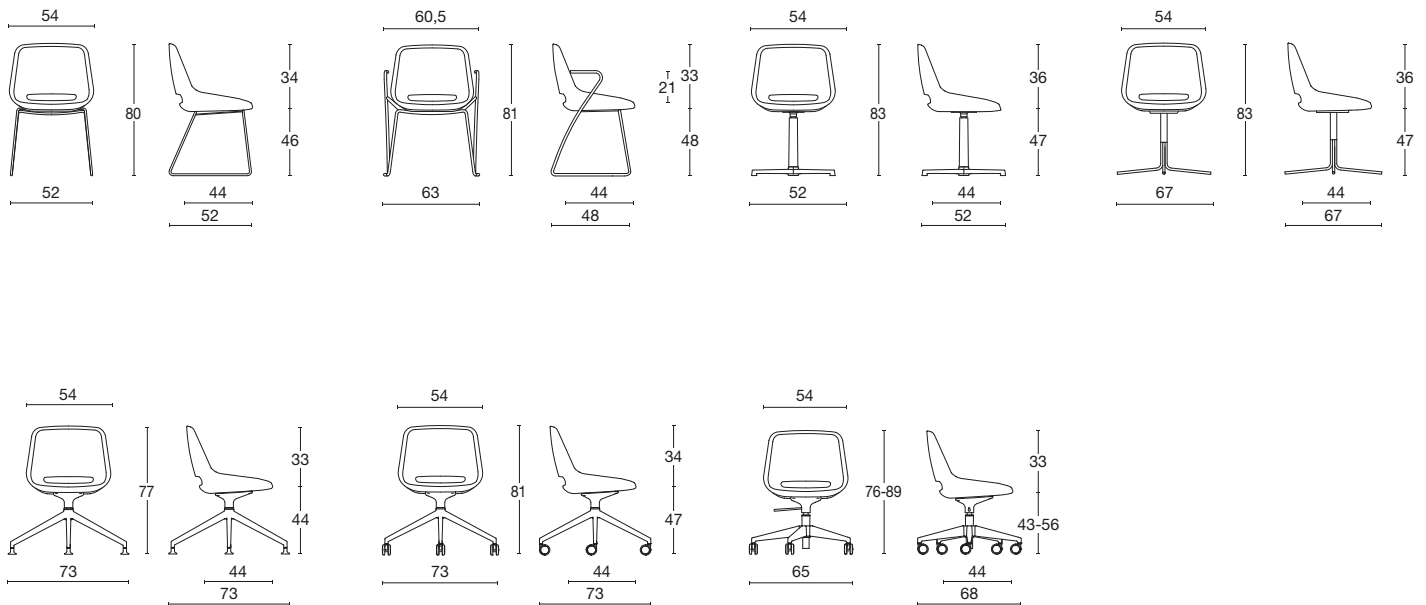

CLEA

Diemme Lab / 2017

Warranty: 5 YEARS

Visitor

A curvy shell with inner steel structure and padding in cold polyurethane foam. Available on various bases: 5-spur aluminum with swivel, gas lift and rubber wheels; 4 aluminum blades with automatic return mechanism; 4 tubular steel spokes with swivel; chromed sled; black or white lacquered pyramid.

frame

steel

base: chromed / polished aluminum / black lacquered / white lacquered