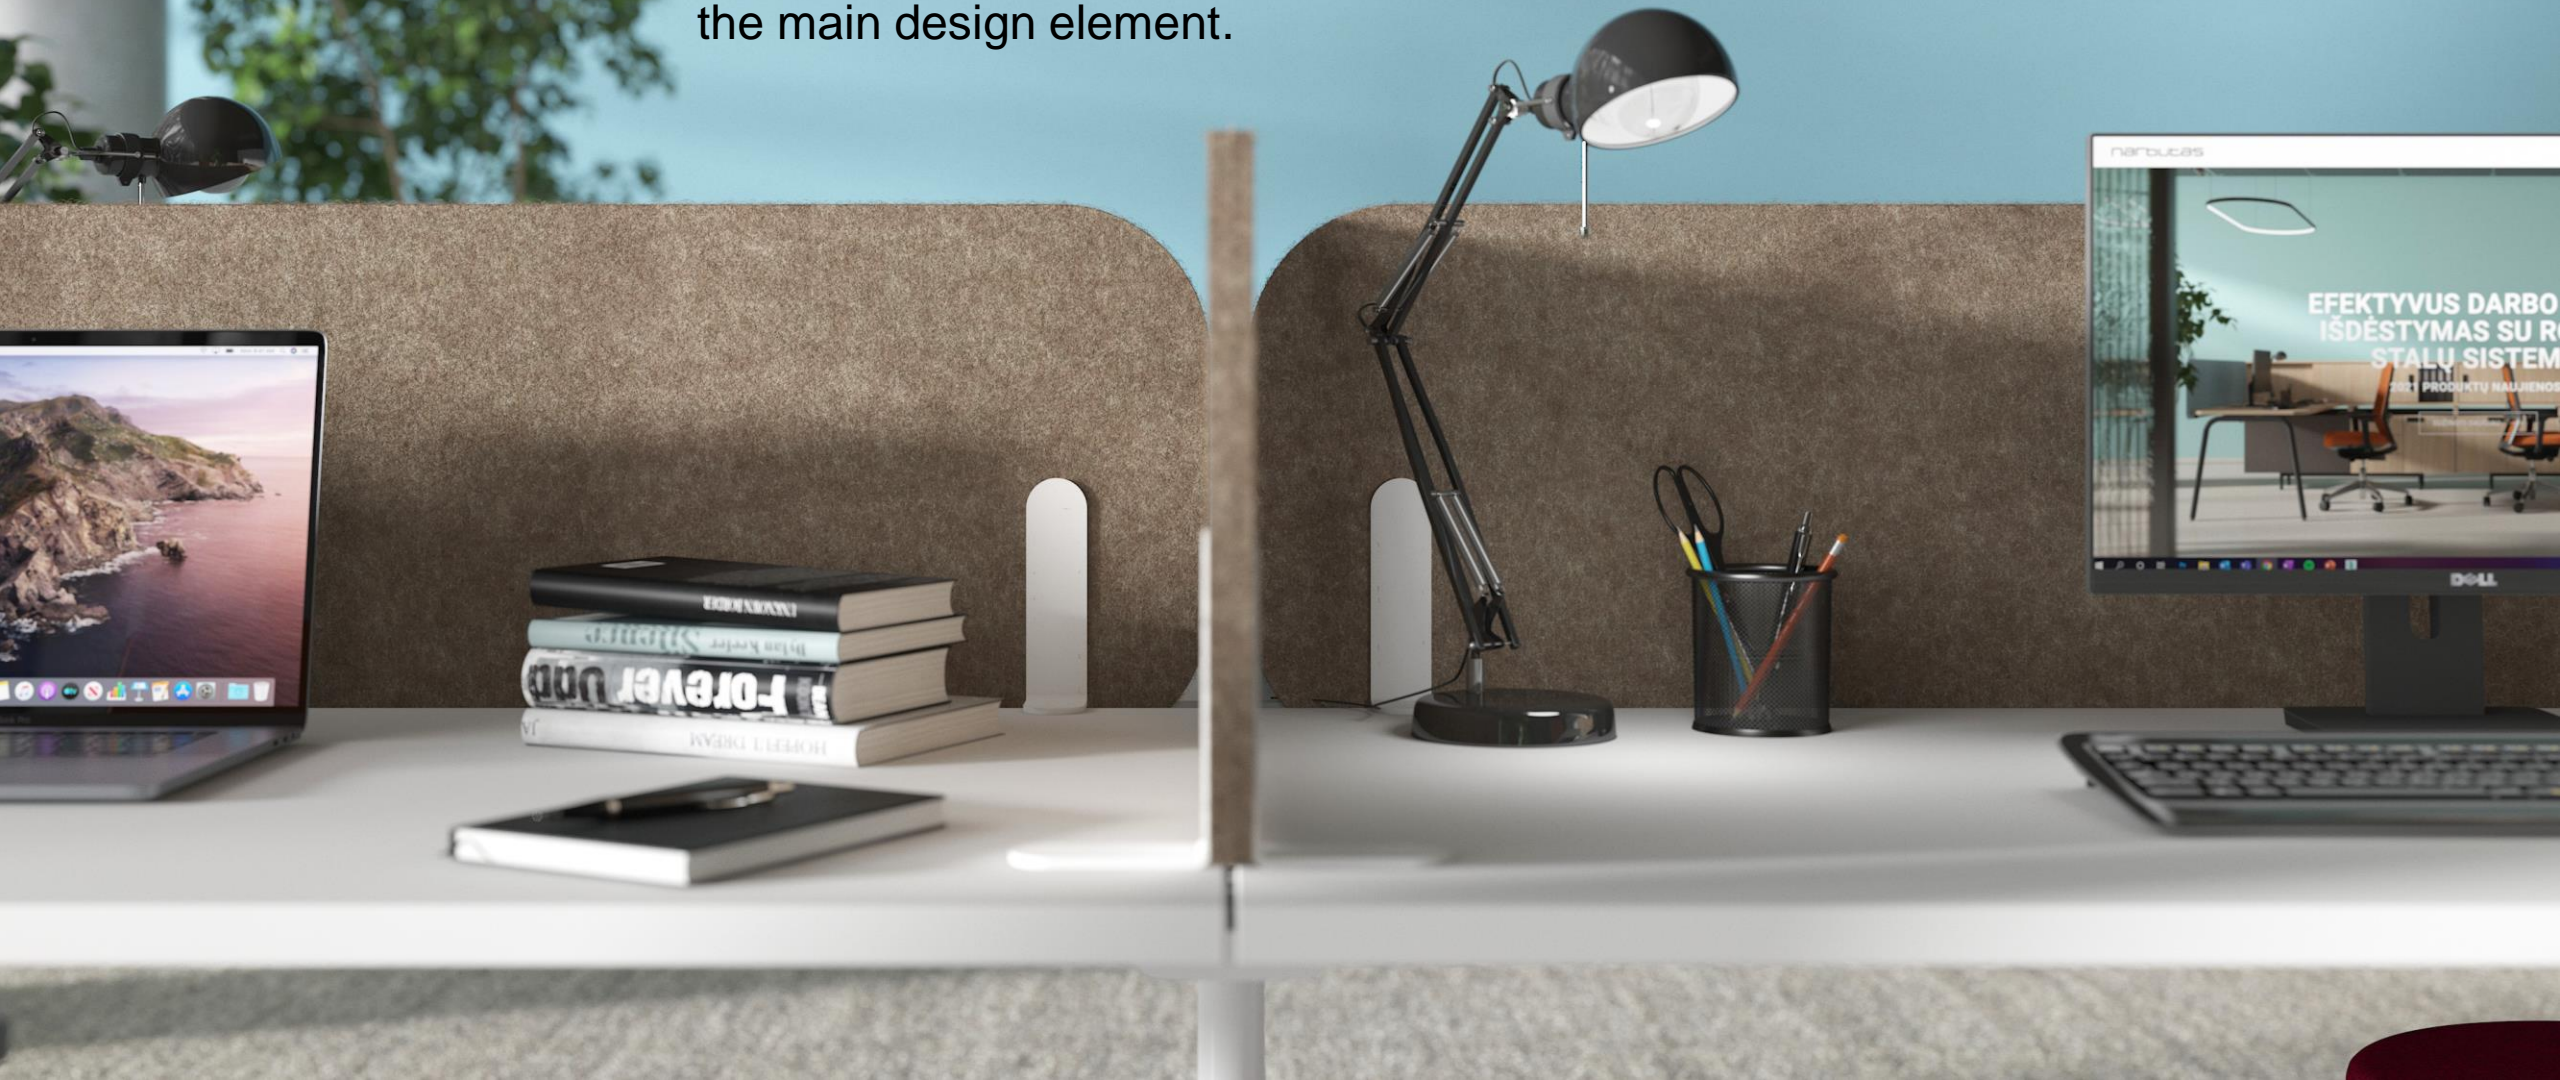

ROUND PET

Sustainable acoustic desk
screens

narbutas

ROUND PET

acoustic desk screens are an excellent solution to ensure a greater level of privacy and acoustic comfort for employees.

Rounded design sequel

ROUND PET acoustic screens are a part of ROUND desk system. Therefore, ROUND desks and screens share the rounded shapes as the main design element.

How many plastic bottles
were recycled in the
process of making **ROUND**
PET desk screens

27 to 104

Smallest
screen

Largest
screen

Main characteristics

Sustainability

- Recycled and recyclable material
- Feels like wool but made from plastic

Acoustic features

- The porous structure of the material is great for sound absorption
- Excels at absorbing mid to high-frequency noise

Wide range of options for ROUND desk system

- Suitable for single desks and bench desks
- Designed for desks with fixed and sliding desktops
- Attaches to the front, side or across the table
- Available in a variety of widths and heights
- Plain or patterned
- A wide selection of colours for a variety of interiors