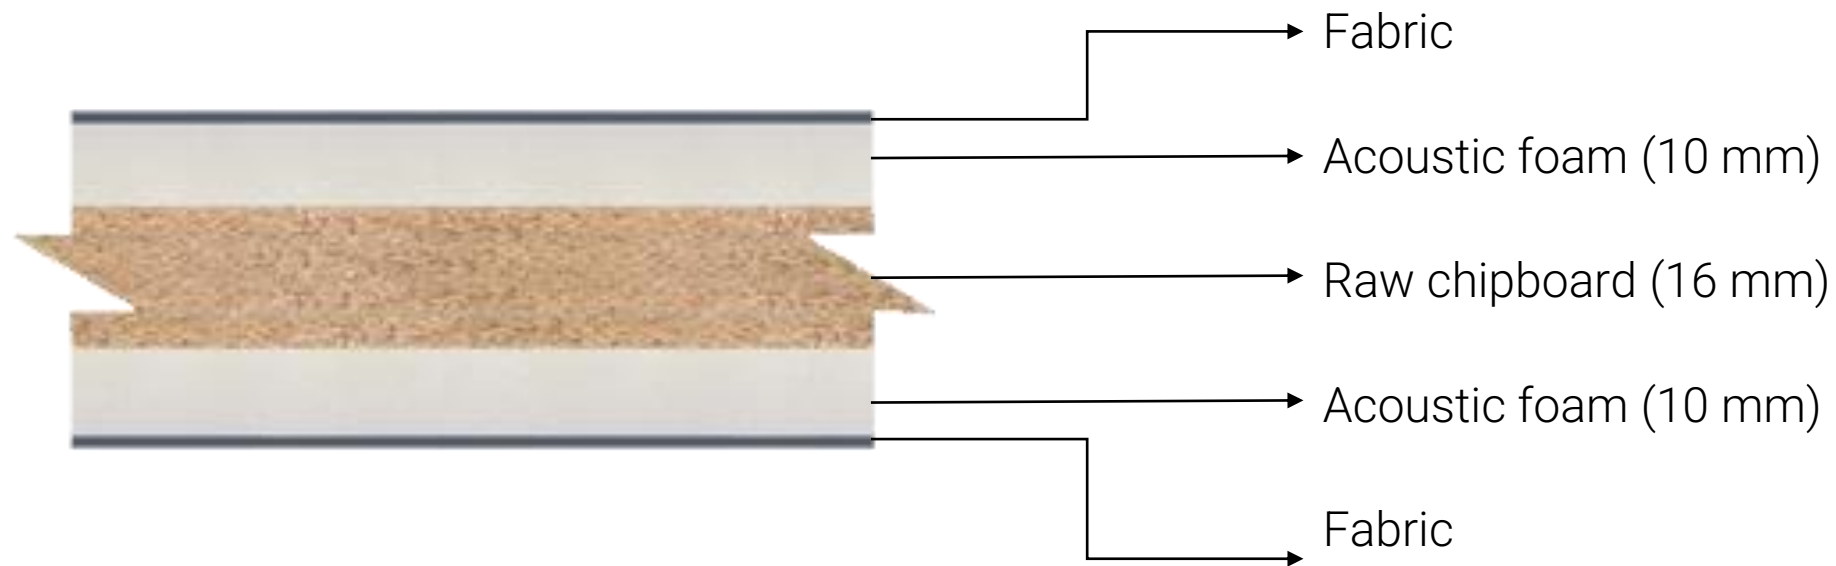

A modern acoustic desk with a grey felt screen and a light wood top. The desk is shown from a side-on perspective, highlighting the texture of the acoustic material and the clean lines of the design. The background is a neutral, light grey.

# DESK 760

ACOUSTIC SCREENS' SYSTEM

narbutas

Acoustic screens DESK 760 are mounted on the desktops

They are filled with noise reducing material which is covered with felt wool or polyester fabric.

- Bigger visual and sound protection;
- Provides more privacy, but still does not isolate from other employees;
- The thickness of the panels is 3,6 cm, height above the desktop – 53 cm, depth 100 cm.

Desk 760 acoustic screen system can be mounted on:

- 2,5 cm thickness desktops;
- 120cm, 140cm, 160cm,180 cm length desktops;
- NOVA, AIR, Easy, OPTIMA G systems – single workplace tables.

# Screens for tables systems NOVA

Screen for 800mm  
length desk (L/H side)

Screen for 800mm  
length desk (R/H side)

Screen for  
1200/1400/1600/1800 mm  
length desks