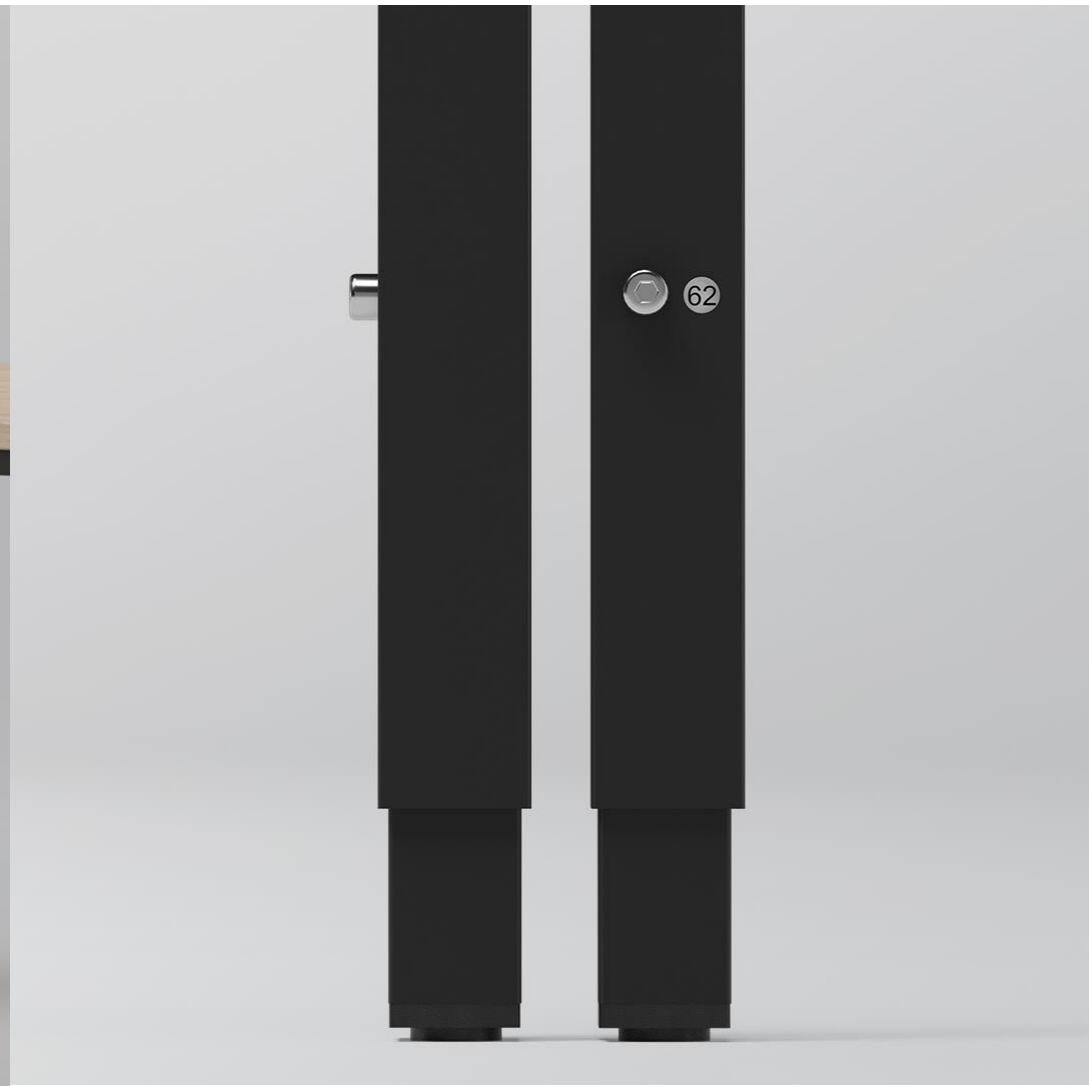

NOVA H deks

Set up ergonomic workspaces