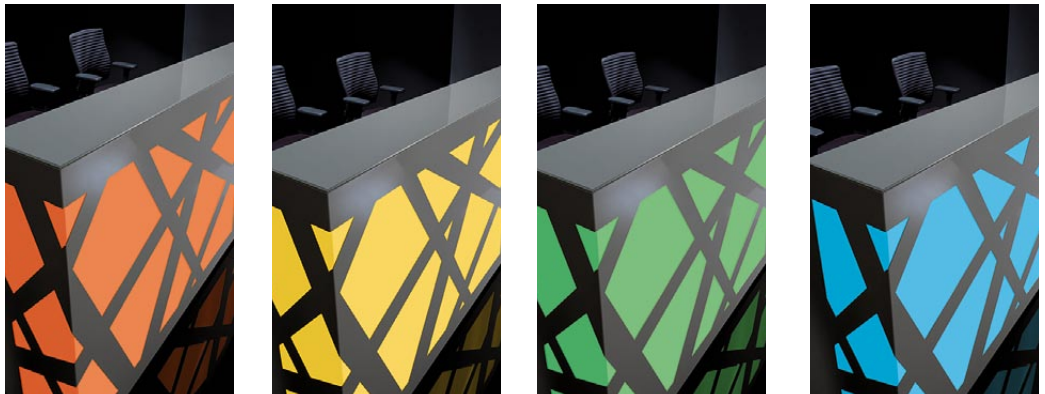

REMOTE CONTROL

RGBW LED lighting steered with a remote control allows to regulate the intensity and the color of light automatically. Pressing one button changes the color of the reception desk and allows to light the counter in accordance with the selected program with monotonous or pulsating rhythmical colors.

LZ646

880 mm / 34 5/8"

2200 mm / 86 3/4"

67 - WHITE PASTEL