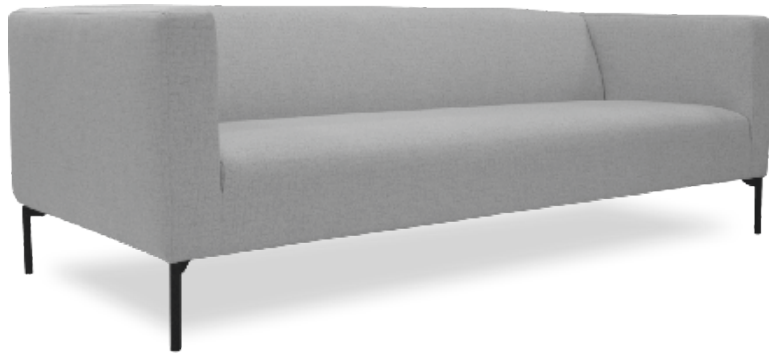

cocktail
& design

KENT

KENT

2,5 SEATER

3 SEATER

4 SEATER

UPHOLSTERY

FABRIC: FC - fix cover

FEET

STANDARD COMFORT

1. polyurethane foam / high resilient polyurethane foam
2. springs
3. FSC certified solid wood and wood based elements
4. fabric
5. metal legs