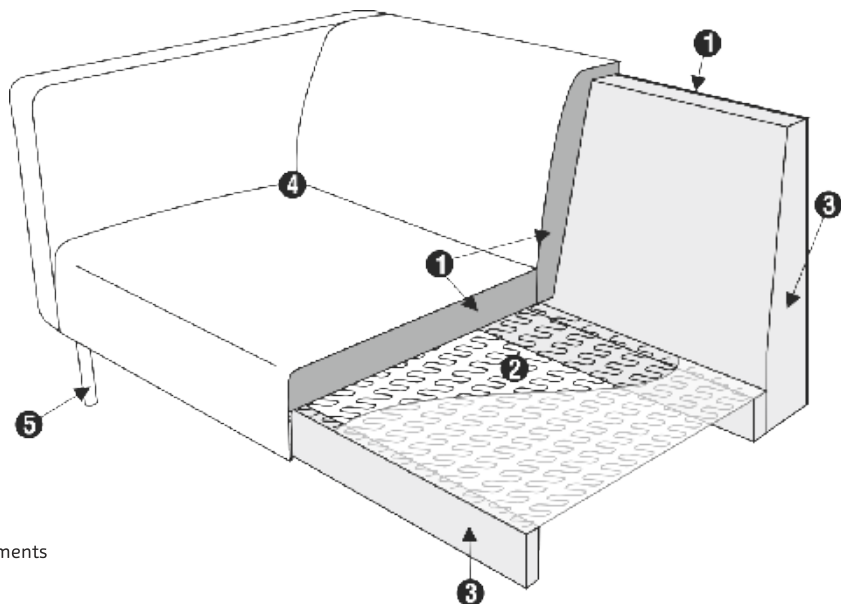

1. polyurethane foam / high resilient polyurethane foam
2. springs
3. FSC certified solid wood and wood based elements
4. fabric
5. metal legs