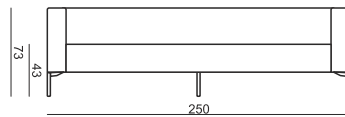

cocktail
& design

KENT

KENT

2,5 SEATER

3 SEATER

4 SEATER

UPHOLSTERY

FABRIC: FC - fix cover