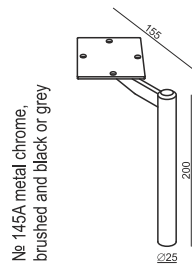

FEET

STANDARD COMFORT