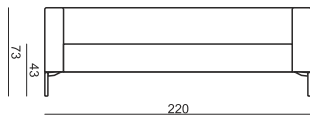

cocktail
& design

KENT

KENT

2,5 SEATER

3 SEATER

4 SEATER

UPHOLSTERY

FABRIC: FC - fix cover