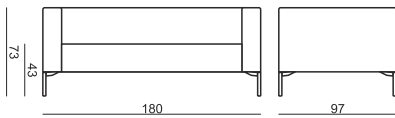

cocktail
& design

KENT

KENT

2,5 SEATER

3 SEATER

4 SEATER

UPHOLSTERY

FABRIC: FC - fix cover